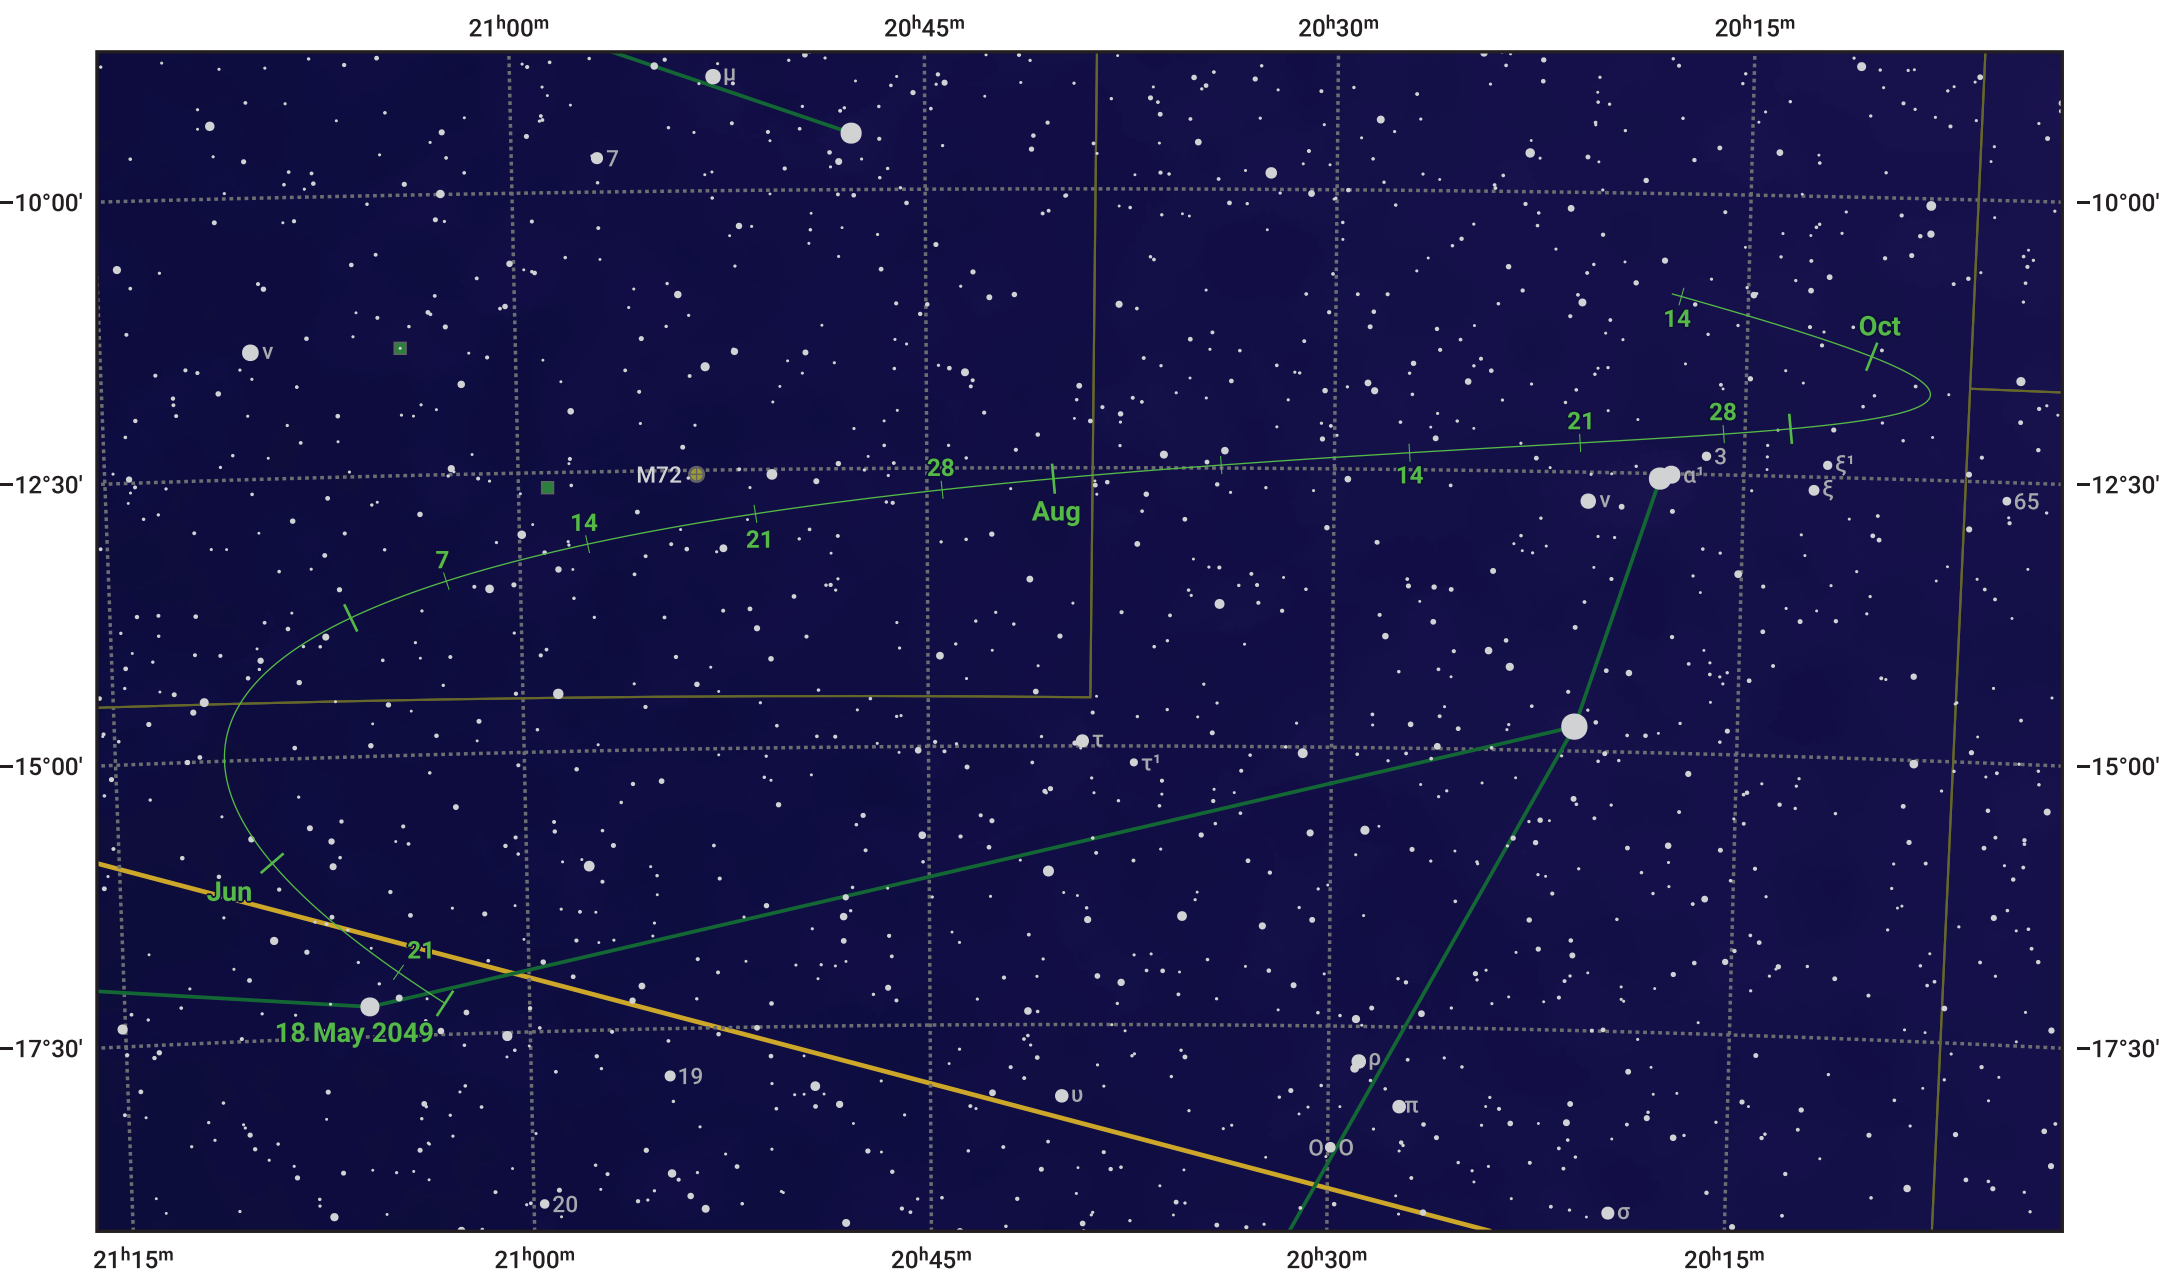

The path of Asteroid 15 Eunomia around opposition on 1 Aug 2049

© Dominic Ford 2011–2024. Date markers placed at midnight UTC. Downloaded from <https://in-the-sky.org>

Magnitude scale: 10.0 9.0 8.0 7.0 6.0 5.0 4.0 3.0

— Ecliptic Plane

- Galaxy
- Bright nebula
- Open cluster
- ⊙ Globular cluster

Date	Mag	Phase
2049 Jun 1	10.0	97%
2049 Jul 1	9.3	99%
2049 Jul 2	9.3	99%
2049 Aug 1	8.5	100%
2049 Sep 1	9.1	98%
2049 Oct 1	9.6	96%