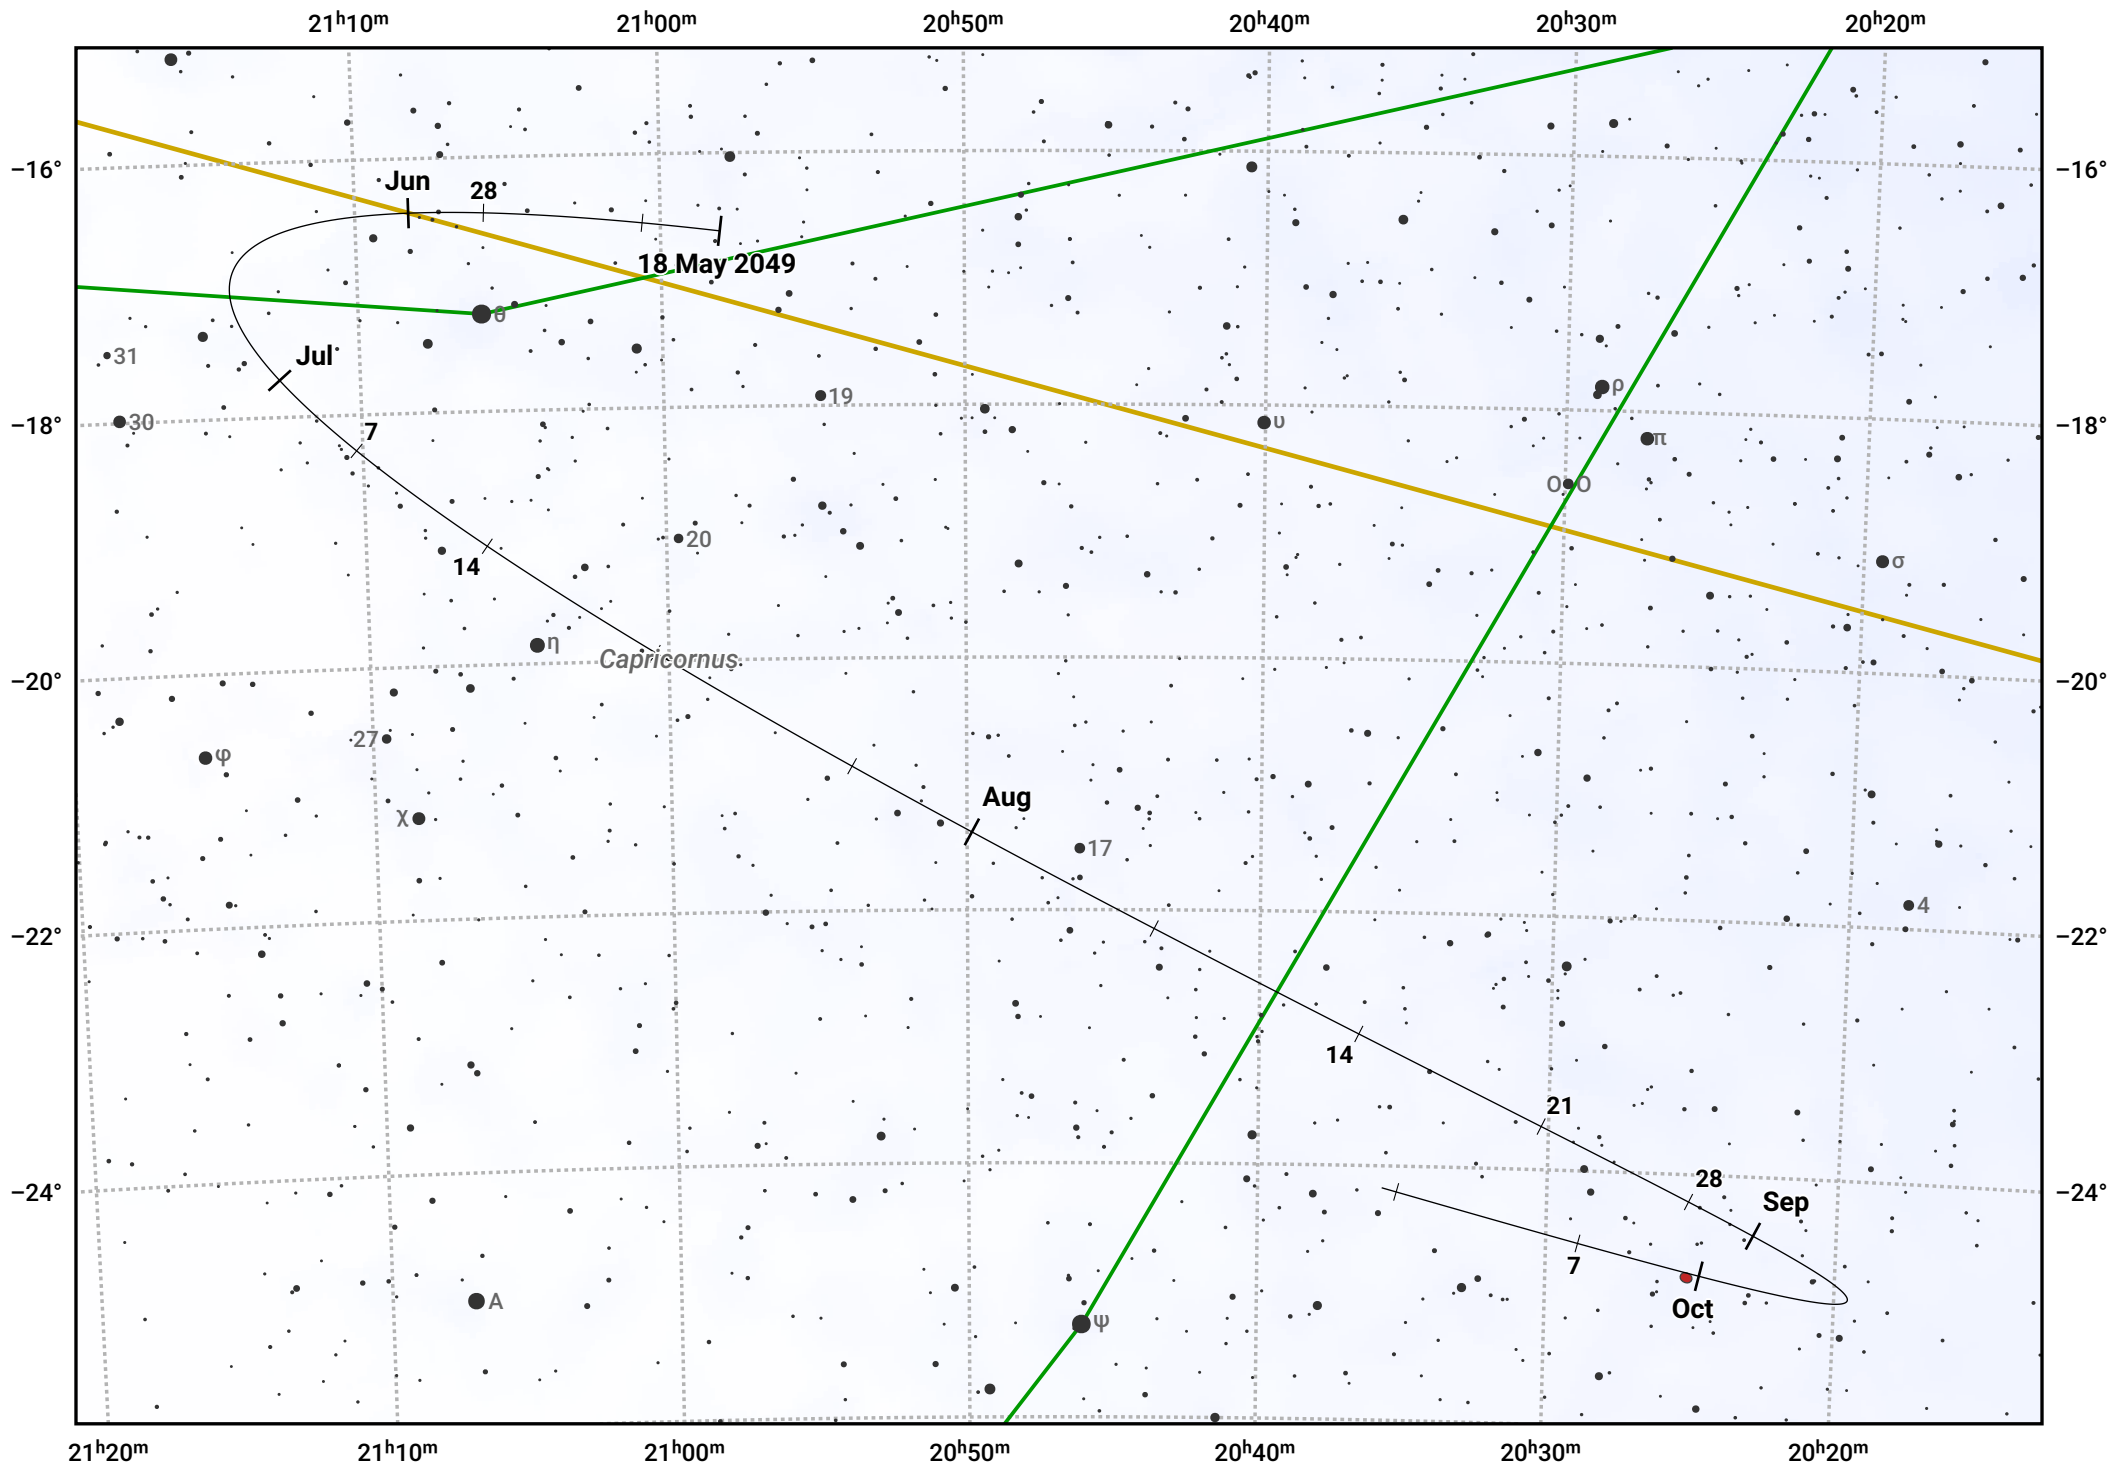

The path of Asteroid 8 Flora around opposition on 1 Aug 2049

© Dominic Ford 2011–2024. Date markers placed at midnight UTC. Downloaded from <https://in-the-sky.org>

Magnitude scale: 10.0 9.0 8.0 7.0 6.0 5.0 4.0

— Ecliptic Plane

Galaxy Bright nebula Open cluster Globular cluster

Date	Mag	Phase
2049 Jun 1	10.5	96%
2049 Jun 28	9.8	98%
2049 Jul 1	9.7	98%
2049 Jul 29	8.8	100%
2049 Aug 1	8.7	100%
2049 Sep 1	9.4	98%
2049 Sep 17	9.8	96%
2049 Oct 1	10.1	95%