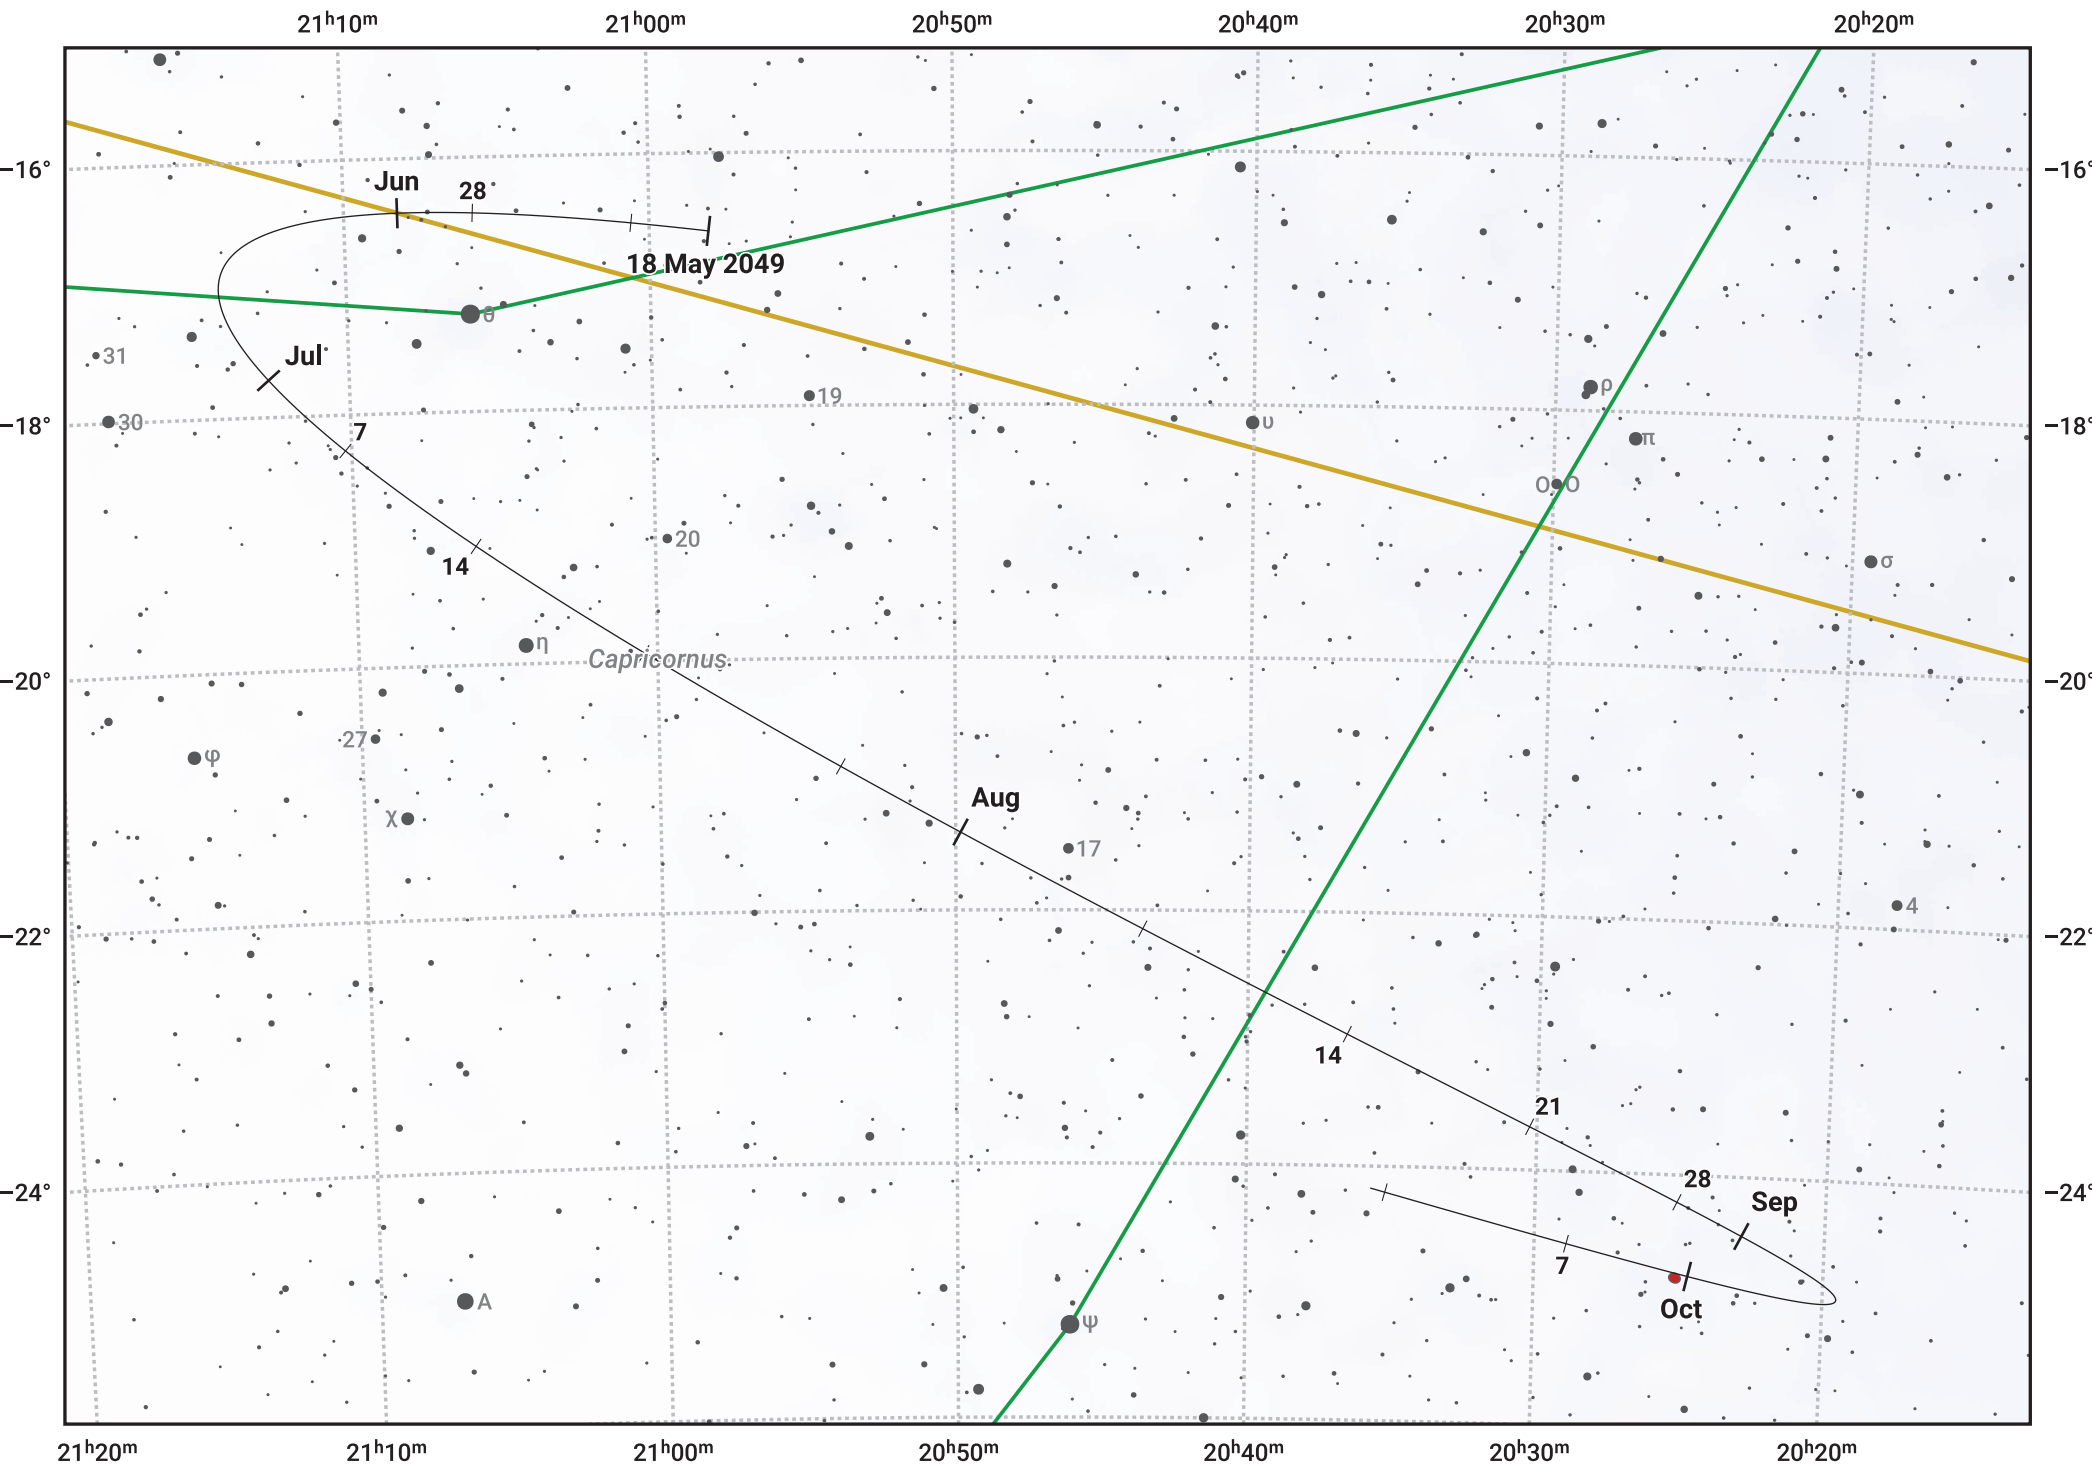

# The path of Asteroid 8 Flora around opposition on 1 Aug 2049

© Dominic Ford 2011–2024. Date markers placed at midnight UTC. Downloaded from <https://in-the-sky.org>

Magnitude scale: 10.0 9.0 8.0 7.0 6.0 5.0 4.0

— Ecliptic Plane

Galaxy    Bright nebula    Open cluster    Globular cluster

Date	Mag	Phase
2049 Jun 1	10.5	96%
2049 Jun 28	9.8	98%
2049 Jul 1	9.7	98%
2049 Jul 29	8.8	100%
2049 Aug 1	8.7	100%
2049 Sep 1	9.4	98%
2049 Sep 17	9.8	96%
2049 Oct 1	10.1	95%