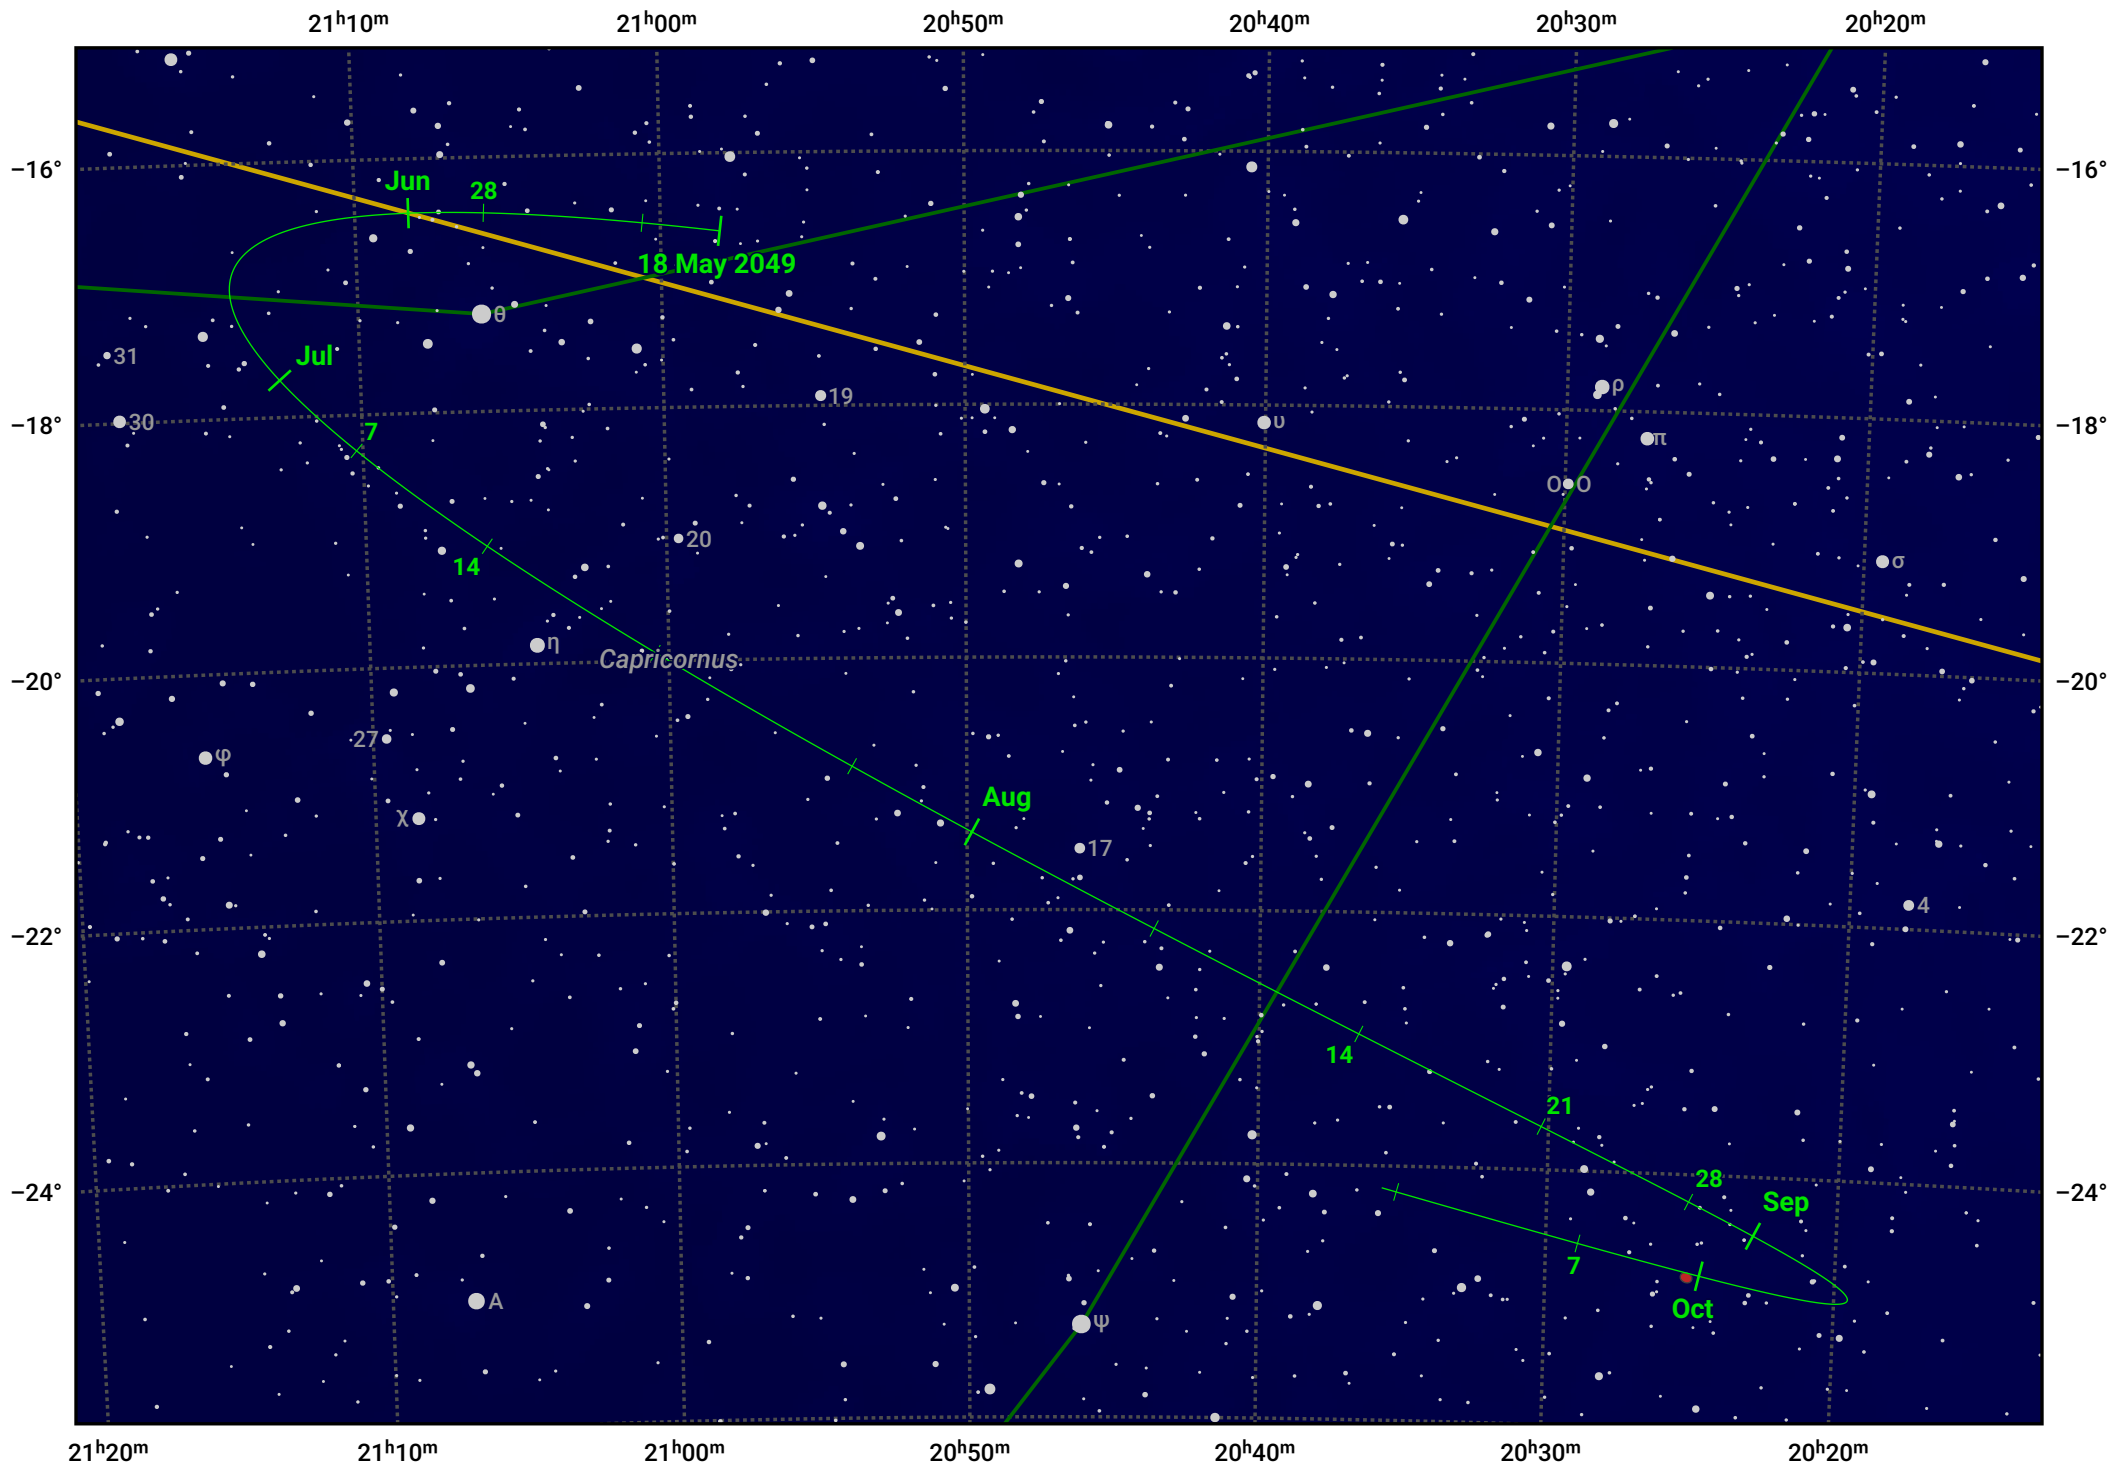

The path of Asteroid 8 Flora around opposition on 1 Aug 2049

© Dominic Ford 2011–2024. Date markers placed at midnight UTC. Downloaded from <https://in-the-sky.org>

Magnitude scale: 10.0 9.0 8.0 7.0 6.0 5.0 4.0

— Ecliptic Plane

Galaxy Bright nebula Open cluster Globular cluster

Date	Mag	Phase
2049 Jun 1	10.5	96%
2049 Jun 28	9.8	98%
2049 Jul 1	9.7	98%
2049 Jul 29	8.8	100%
2049 Aug 1	8.7	100%
2049 Sep 1	9.4	98%
2049 Sep 17	9.8	96%
2049 Oct 1	10.1	95%