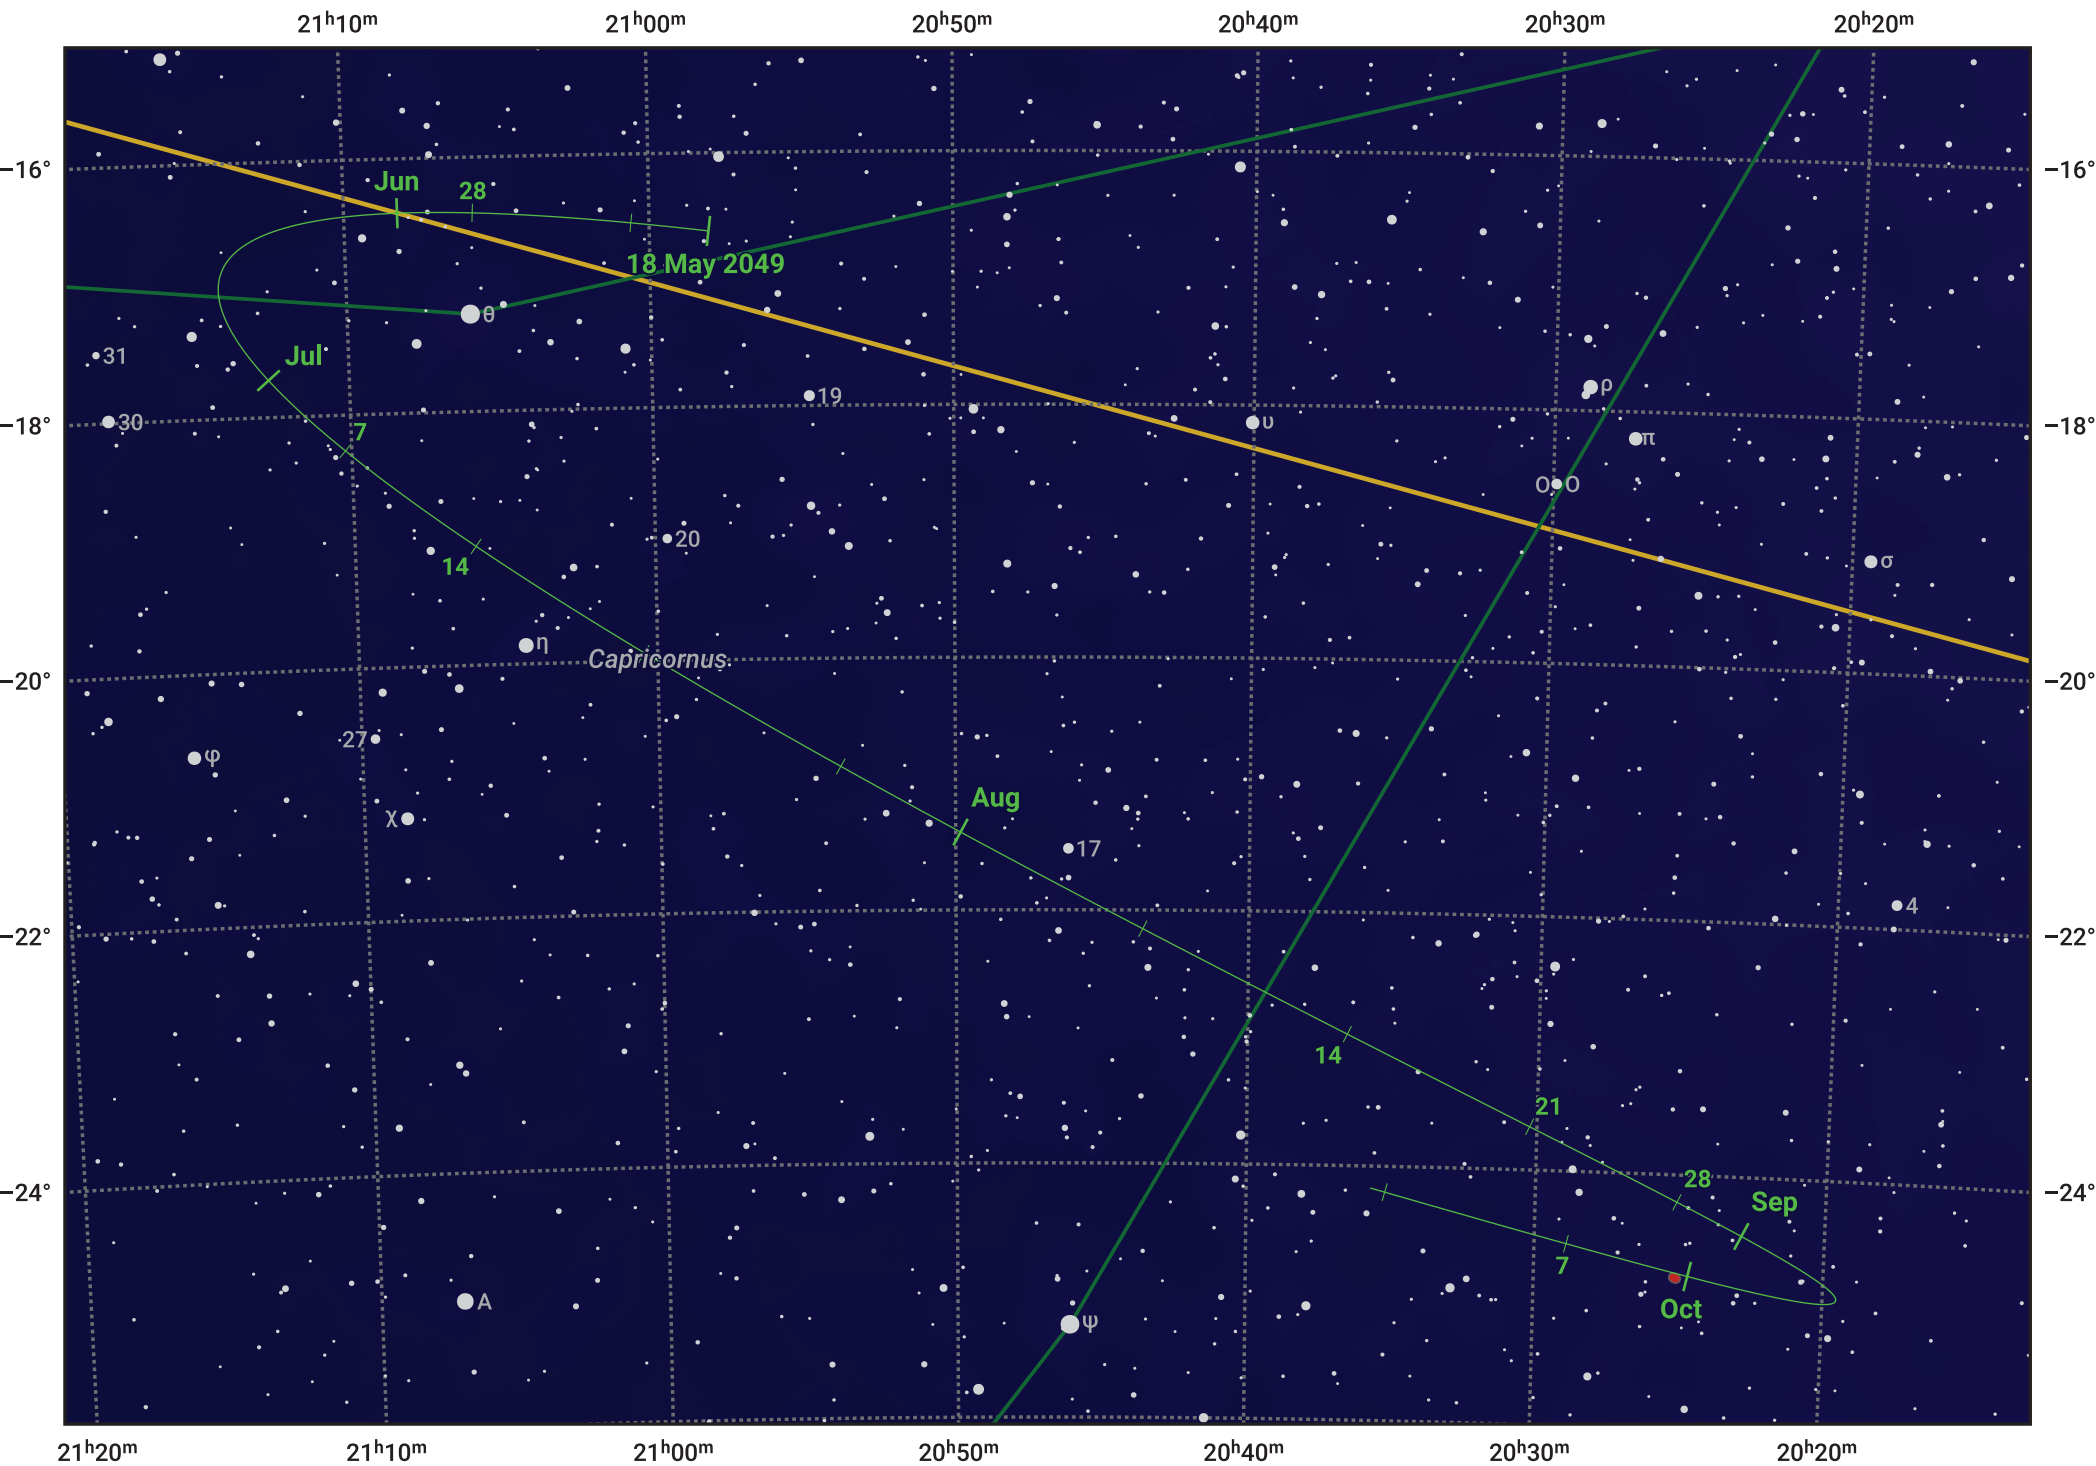

The path of Asteroid 8 Flora around opposition on 1 Aug 2049

© Dominic Ford 2011–2024. Date markers placed at midnight UTC. Downloaded from <https://in-the-sky.org>

Magnitude scale: • 10.0 • 9.0 • 8.0 • 7.0 • 6.0 • 5.0 • 4.0

— Ecliptic Plane

● Galaxy ■ Bright nebula ● Open cluster ● Globular cluster

Date	Mag	Phase
2049 Jun 1	10.5	96%
2049 Jun 28	9.8	98%
2049 Jul 1	9.7	98%
2049 Jul 29	8.8	100%
2049 Aug 1	8.7	100%
2049 Sep 1	9.4	98%
2049 Sep 17	9.8	96%
2049 Oct 1	10.1	95%