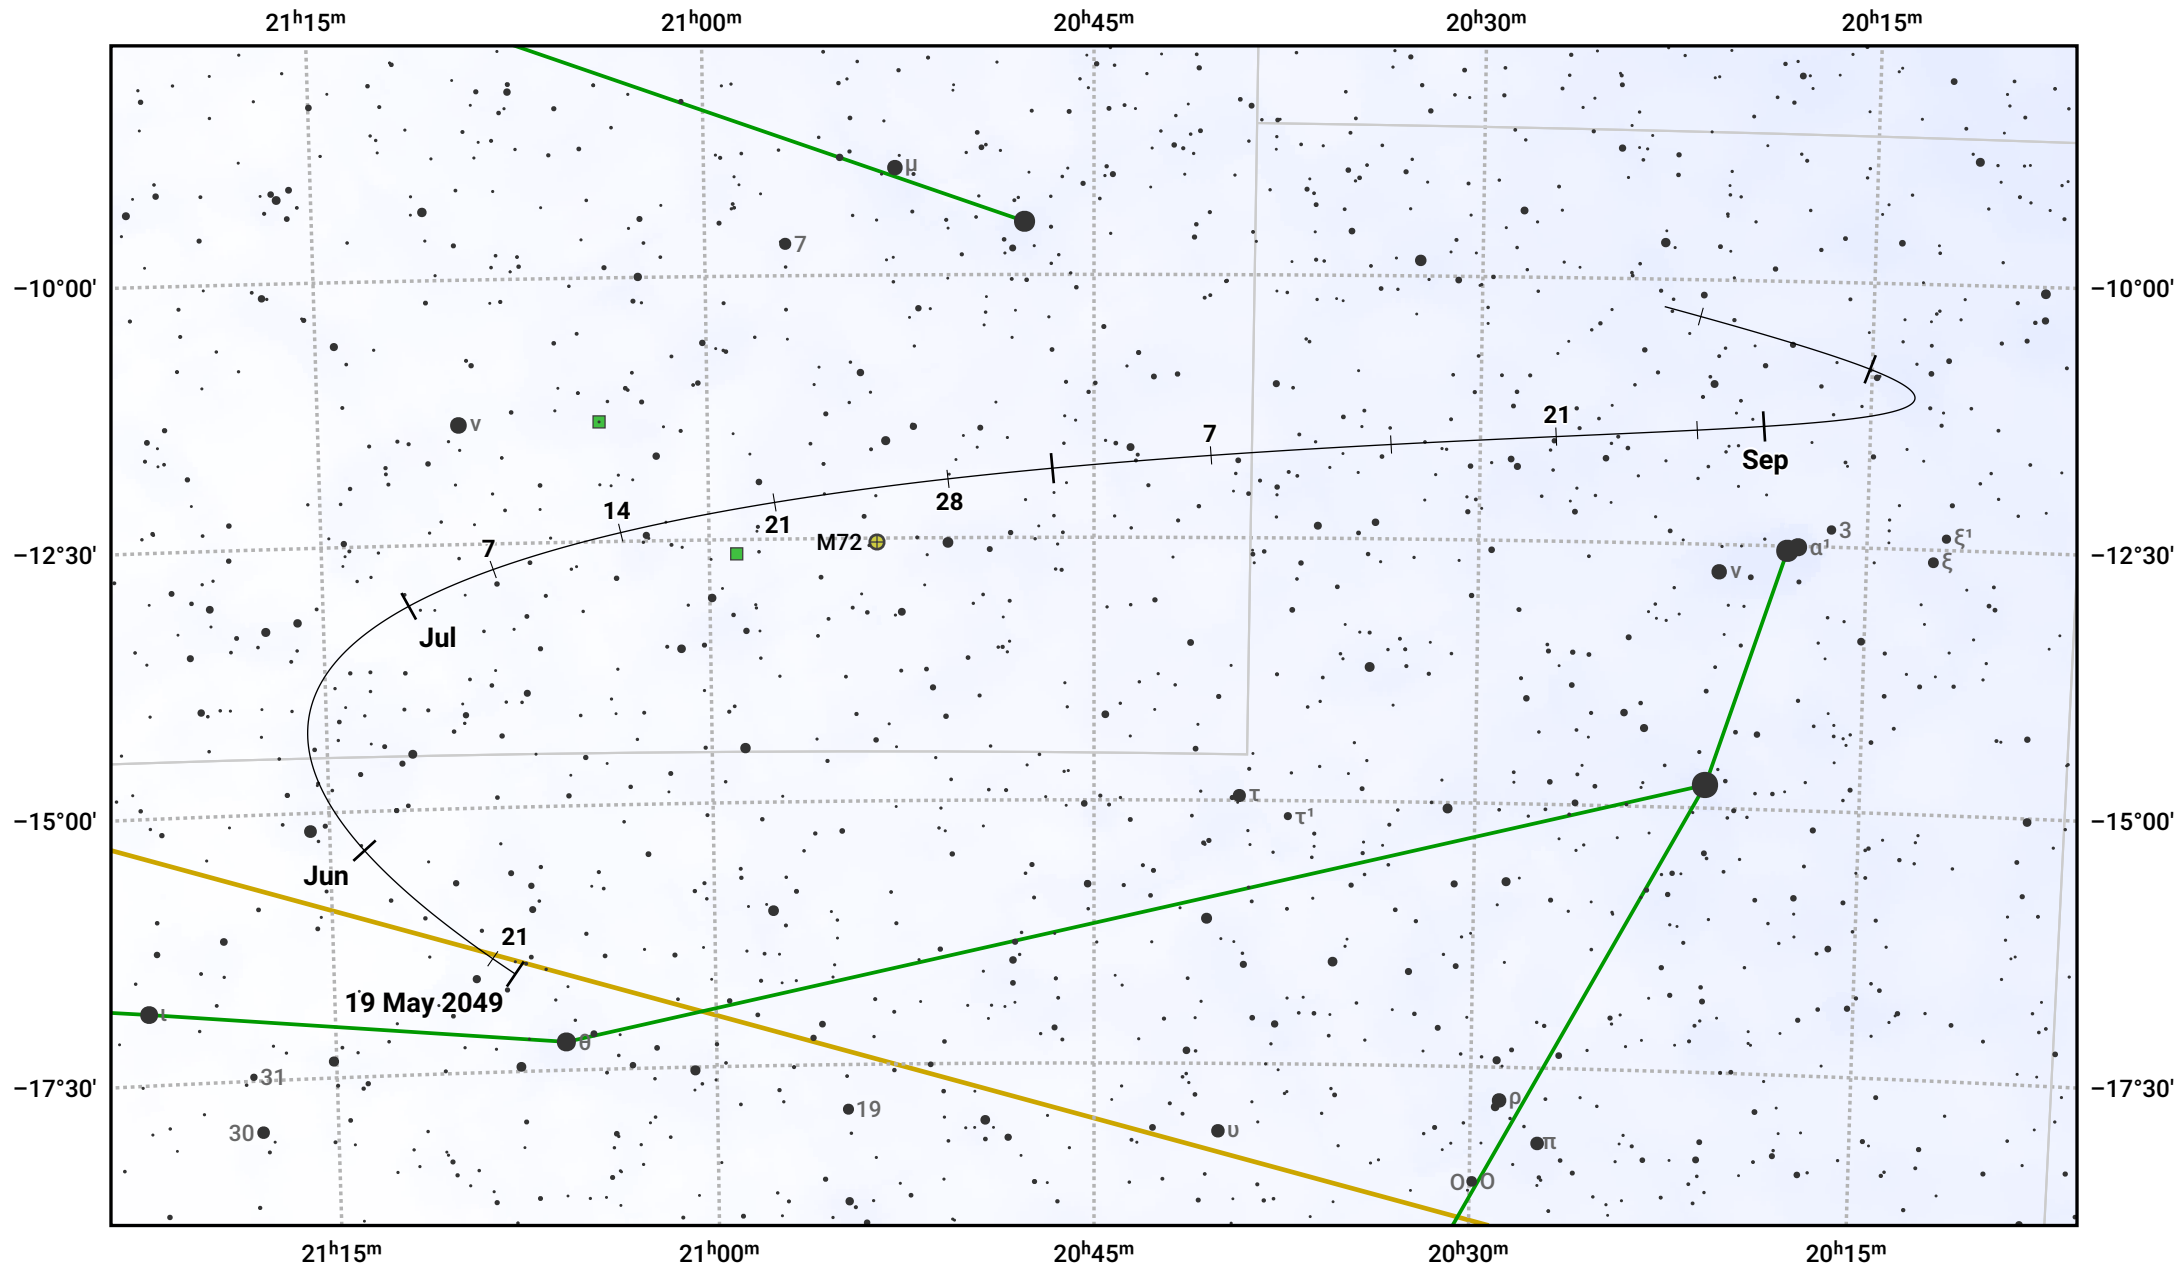

The path of Asteroid 15 Eunomia around opposition on 2 Aug 2049

© Dominic Ford 2011–2024. Date markers placed at midnight UTC. Downloaded from <https://in-the-sky.org>

Magnitude scale: 10.0 9.0 8.0 7.0 6.0 5.0 4.0 3.0

— Ecliptic Plane

Galaxy Bright nebula Open cluster Globular cluster

Date	Mag	Phase
2049 Jun 1	10.0	97%
2049 Jul 1	9.3	98%
2049 Jul 4	9.3	99%
2049 Aug 1	8.5	100%
2049 Sep 1	9.0	99%
2049 Oct 1	9.6	96%