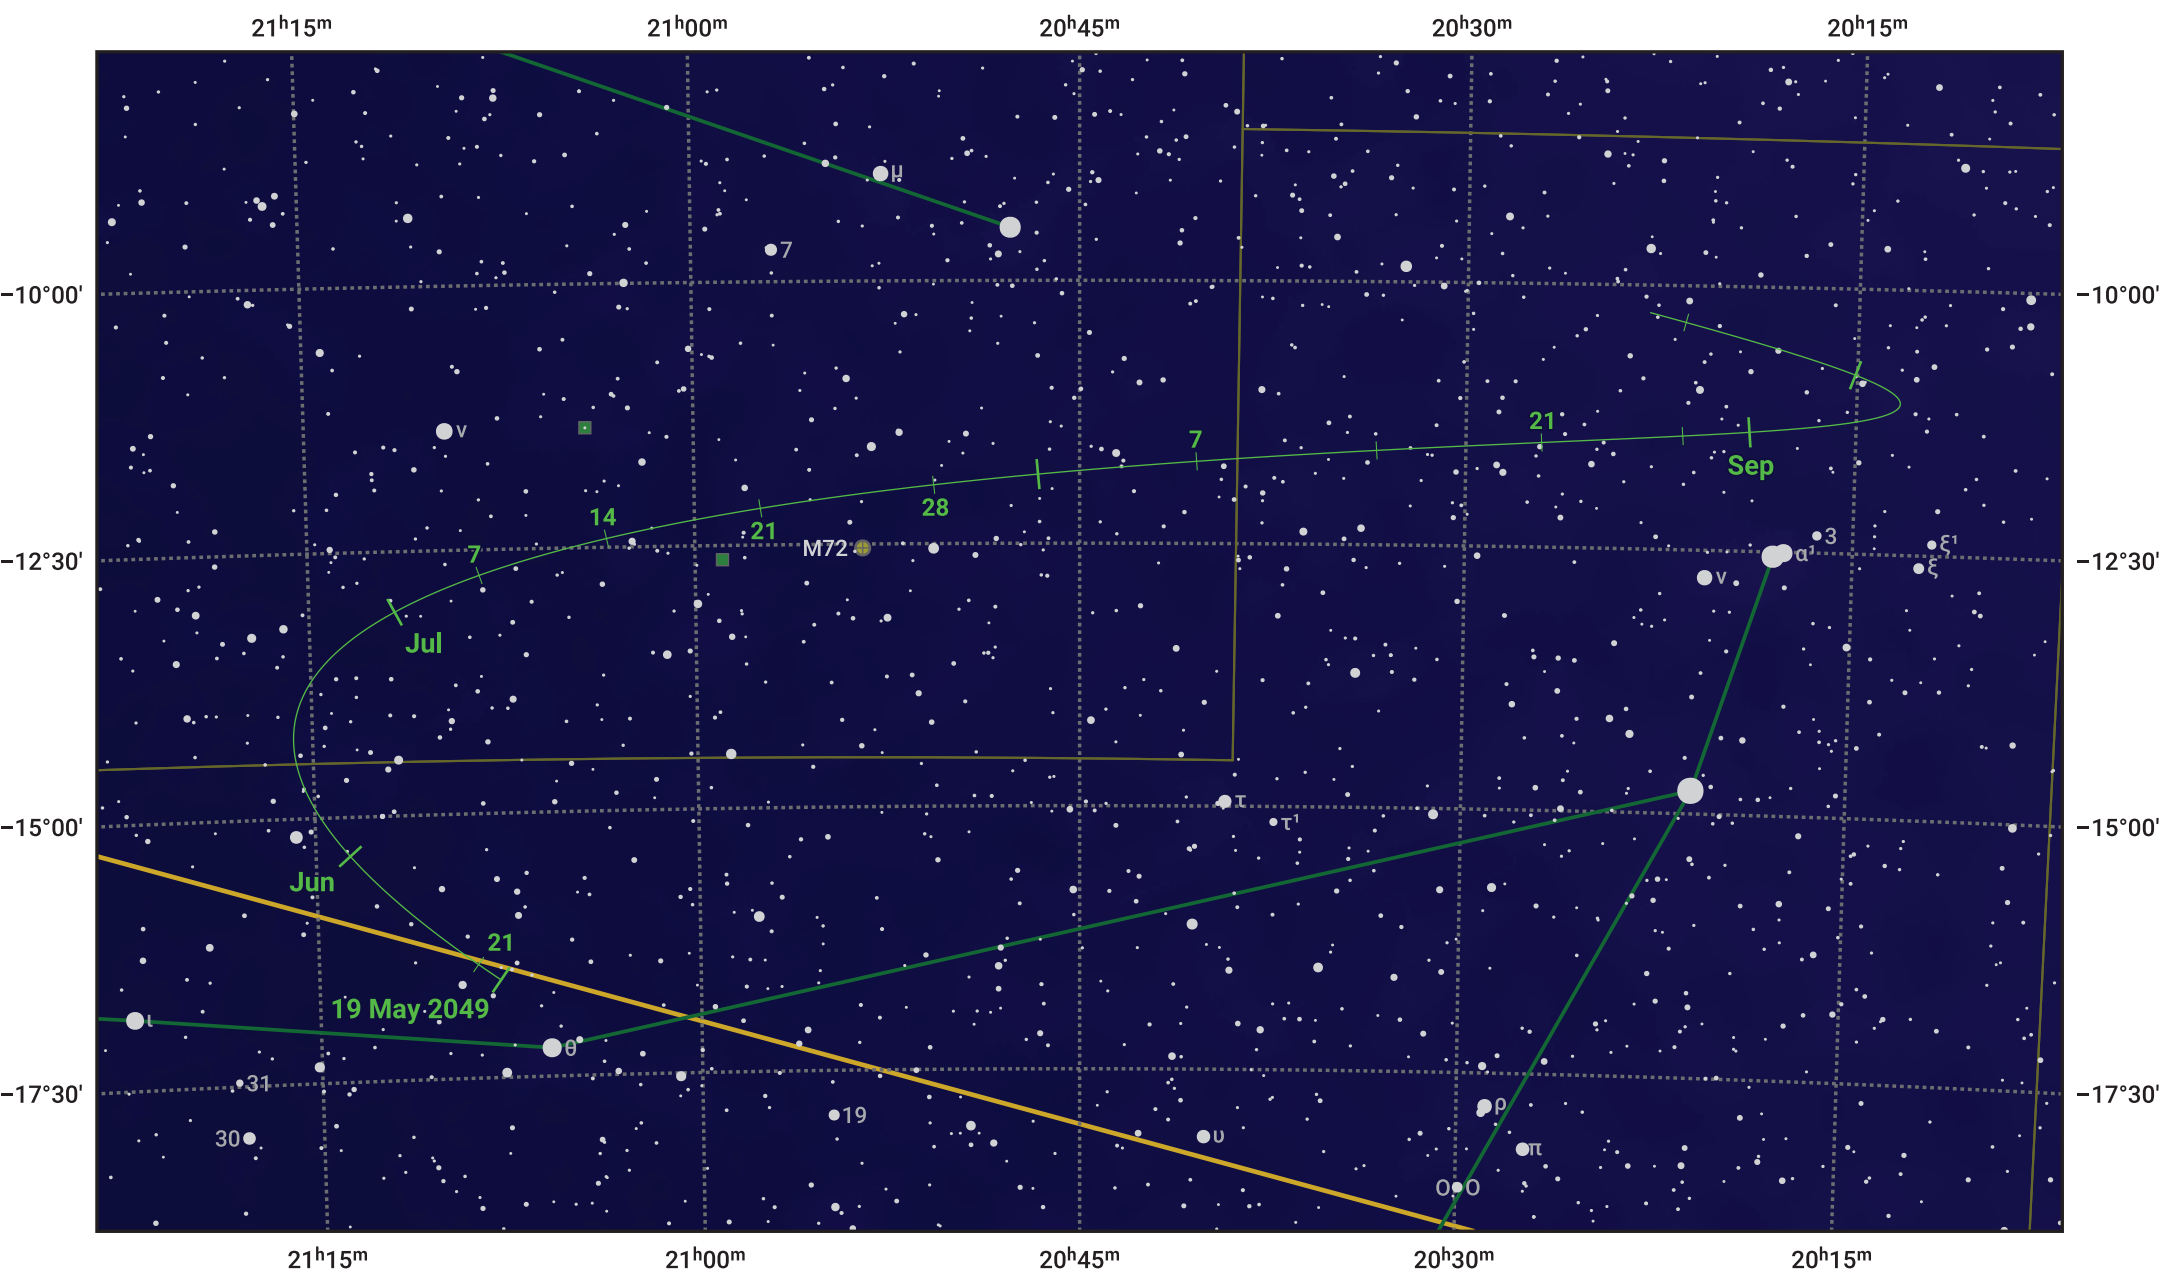

# The path of Asteroid 15 Eunomia around opposition on 2 Aug 2049

© Dominic Ford 2011–2024. Date markers placed at midnight UTC. Downloaded from <https://in-the-sky.org>

Magnitude scale: ● 10.0 ● 9.0 ● 8.0 ● 7.0 ● 6.0 ● 5.0 ● 4.0 ● 3.0

— Ecliptic Plane

● Galaxy    ■ Bright nebula    ● Open cluster    ● Globular cluster

Date	Mag	Phase
2049 Jun 1	10.0	97%
2049 Jul 1	9.3	98%
2049 Jul 4	9.3	99%
2049 Aug 1	8.5	100%
2049 Sep 1	9.0	99%
2049 Oct 1	9.6	96%