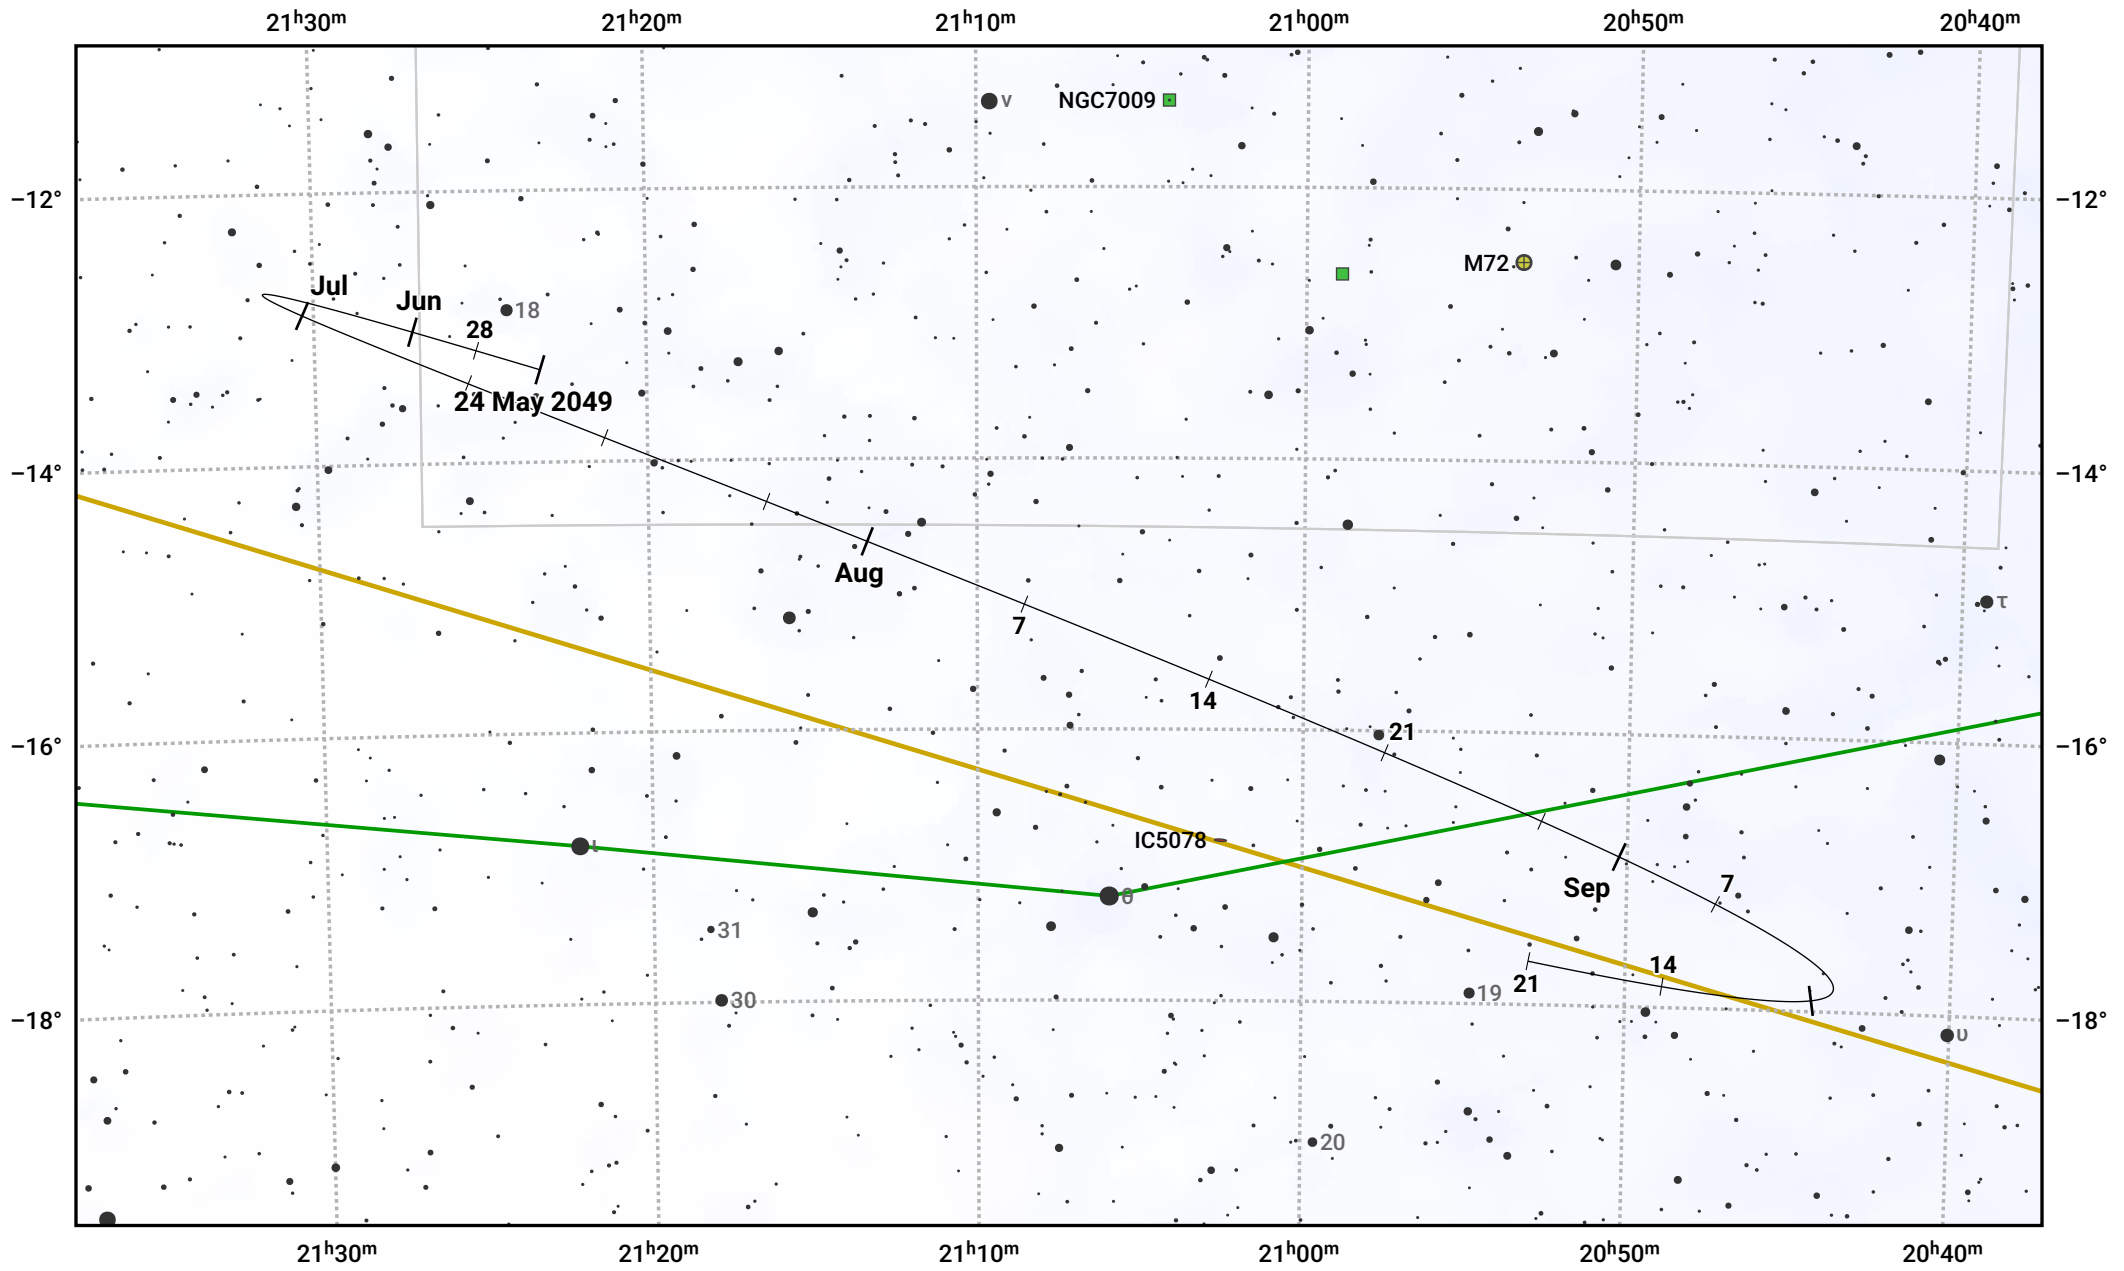

# The path of Asteroid 16 Psyche around opposition on 7 Aug 2049

© Dominic Ford 2011–2024. Date markers placed at midnight UTC. Downloaded from <https://in-the-sky.org>

Magnitude scale: ● 10.0 ● 9.0 ● 8.0 ● 7.0 ● 6.0 ● 5.0 ● 4.0

— Ecliptic Plane

● Galaxy    ■ Bright nebula    ● Open cluster    ⊕ Globular cluster

Date	Mag
2049 Jun 1	11.2
2049 Jul 1	10.6
2049 Jul 14	10.3
2049 Aug 1	9.9
2049 Sep 1	10.2
2049 Oct 1	10.8