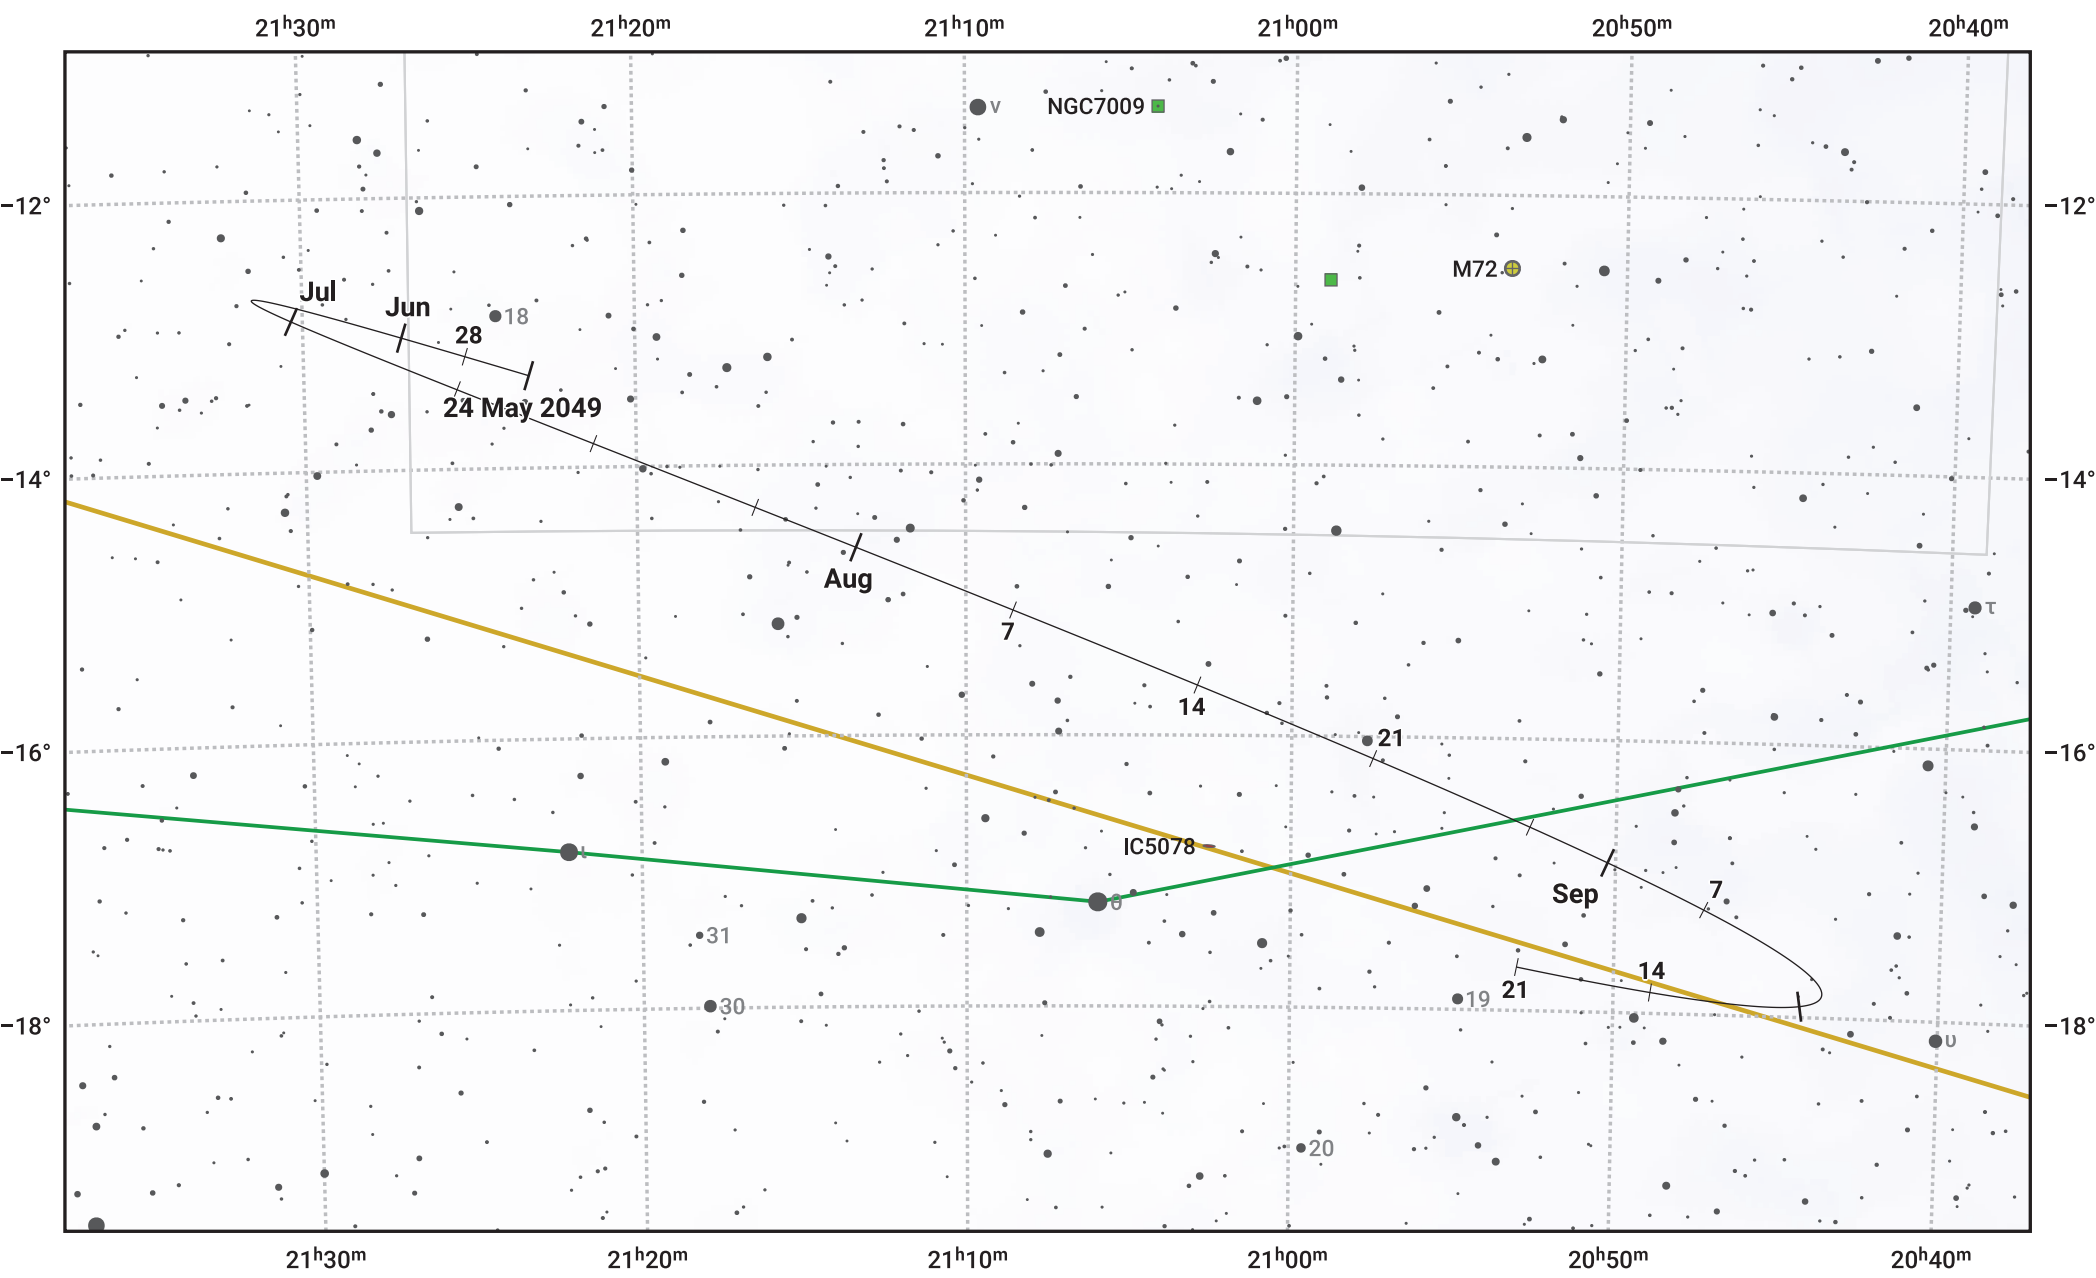

The path of Asteroid 16 Psyche around opposition on 7 Aug 2049

© Dominic Ford 2011–2024. Date markers placed at midnight UTC. Downloaded from <https://in-the-sky.org>

Magnitude scale: \bullet 10.0 \bullet 9.0 \bullet 8.0 \bullet 7.0 \bullet 6.0 \bullet 5.0 \bullet 4.0

— Ecliptic Plane

● Galaxy
 ■ Bright nebula
 ● Open cluster
 ⊕ Globular cluster

Date	Mag
2049 Jun 1	11.2
2049 Jul 1	10.6
2049 Jul 14	10.3
2049 Aug 1	9.9
2049 Sep 1	10.2
2049 Oct 1	10.8