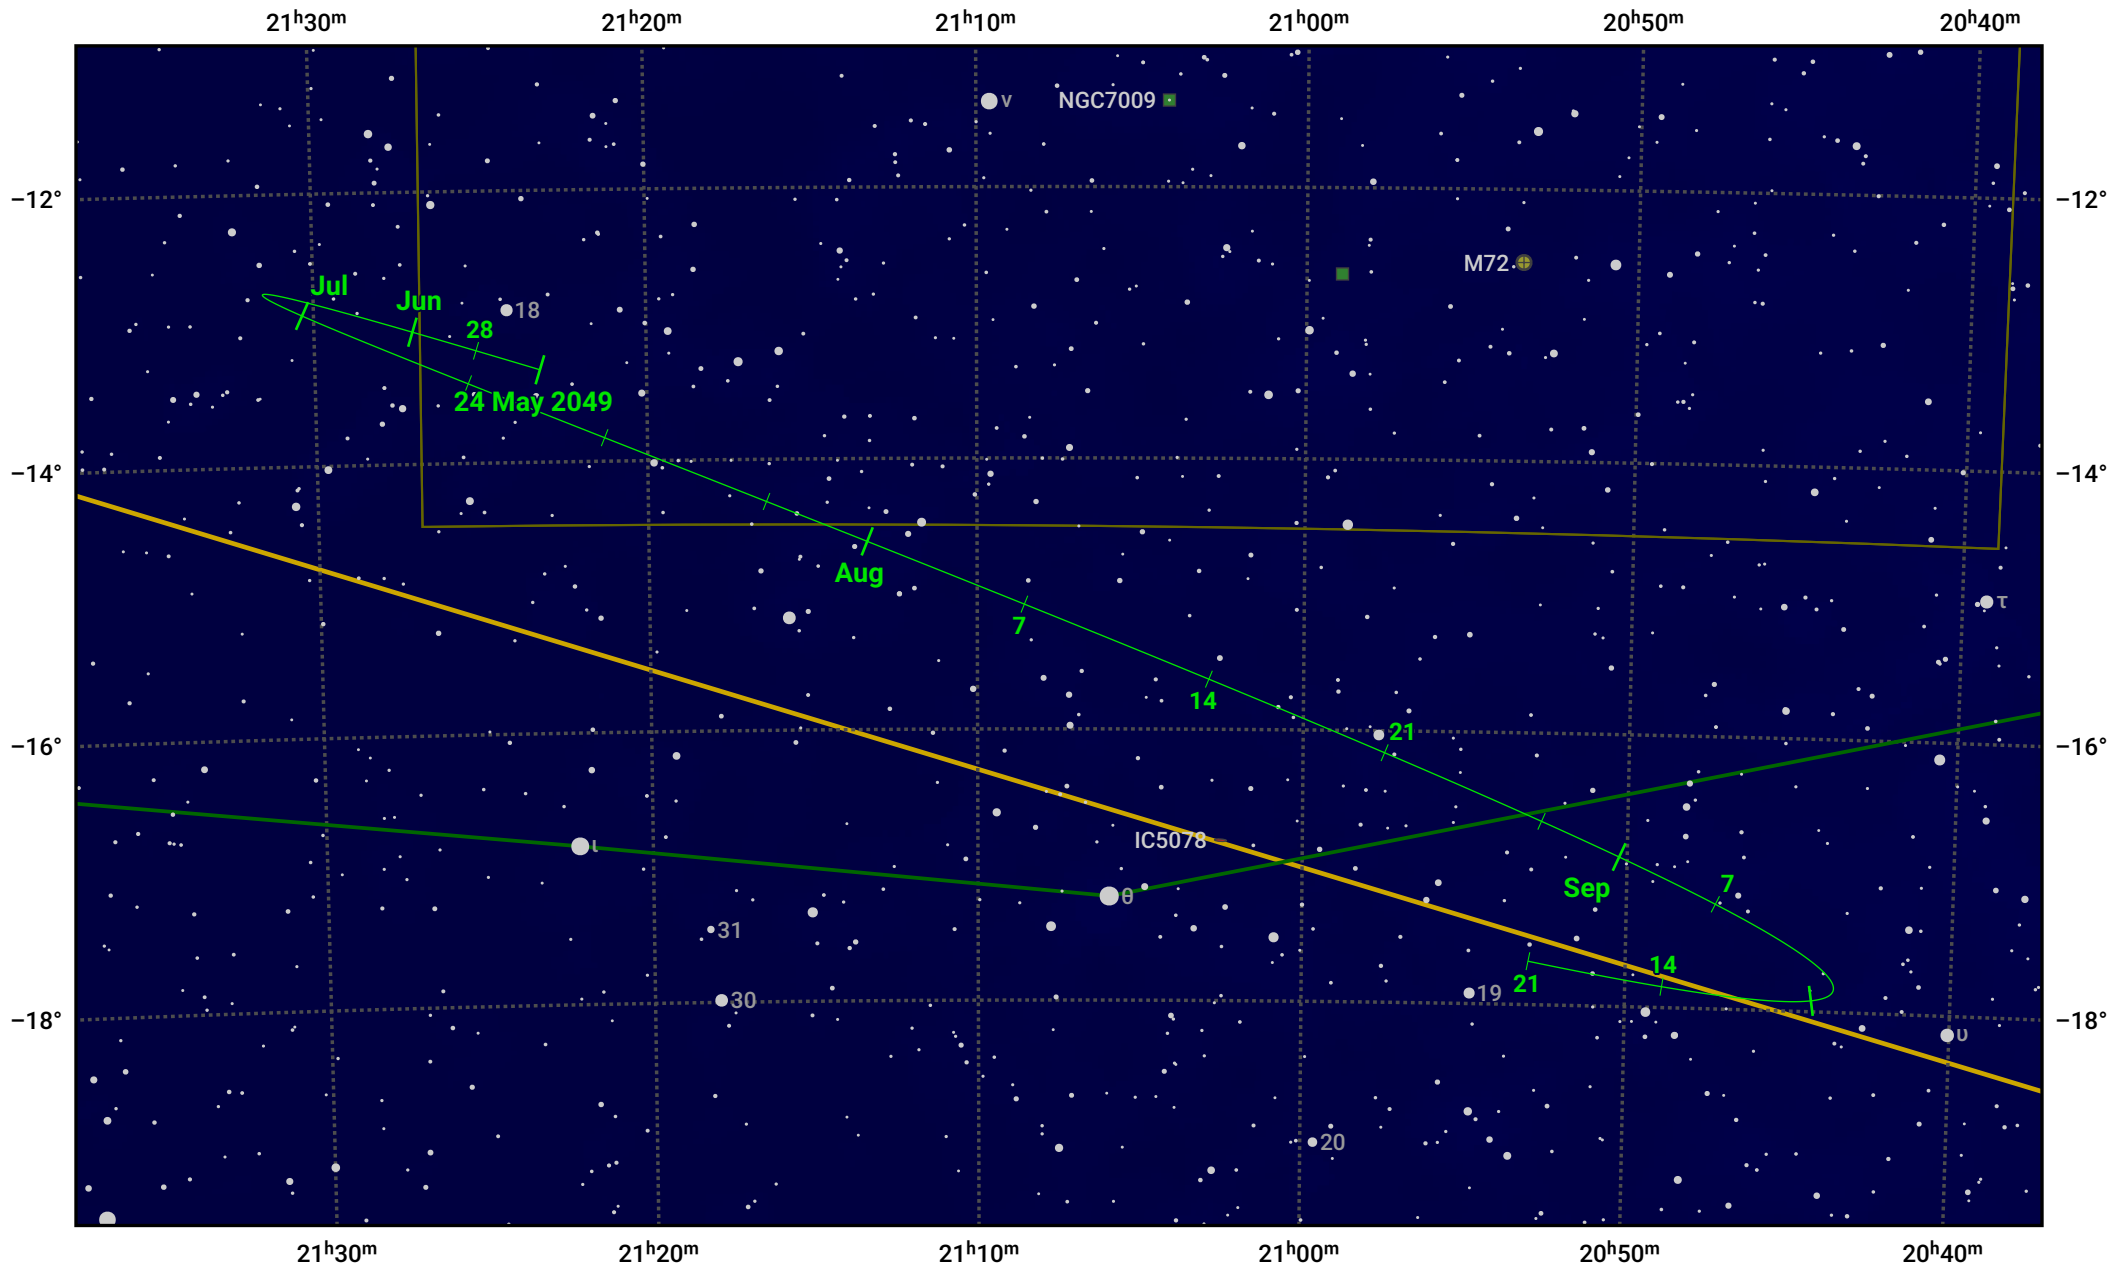

The path of Asteroid 16 Psyche around opposition on 7 Aug 2049

© Dominic Ford 2011–2024. Date markers placed at midnight UTC. Downloaded from <https://in-the-sky.org>

Magnitude scale: • 10.0 • 9.0 • 8.0 • 7.0 • 6.0 • 5.0 • 4.0

— Ecliptic Plane

● Galaxy ■ Bright nebula ● Open cluster ⊕ Globular cluster

Date	Mag
2049 Jun 1	11.2
2049 Jul 1	10.6
2049 Jul 14	10.3
2049 Aug 1	9.9
2049 Sep 1	10.2
2049 Oct 1	10.8