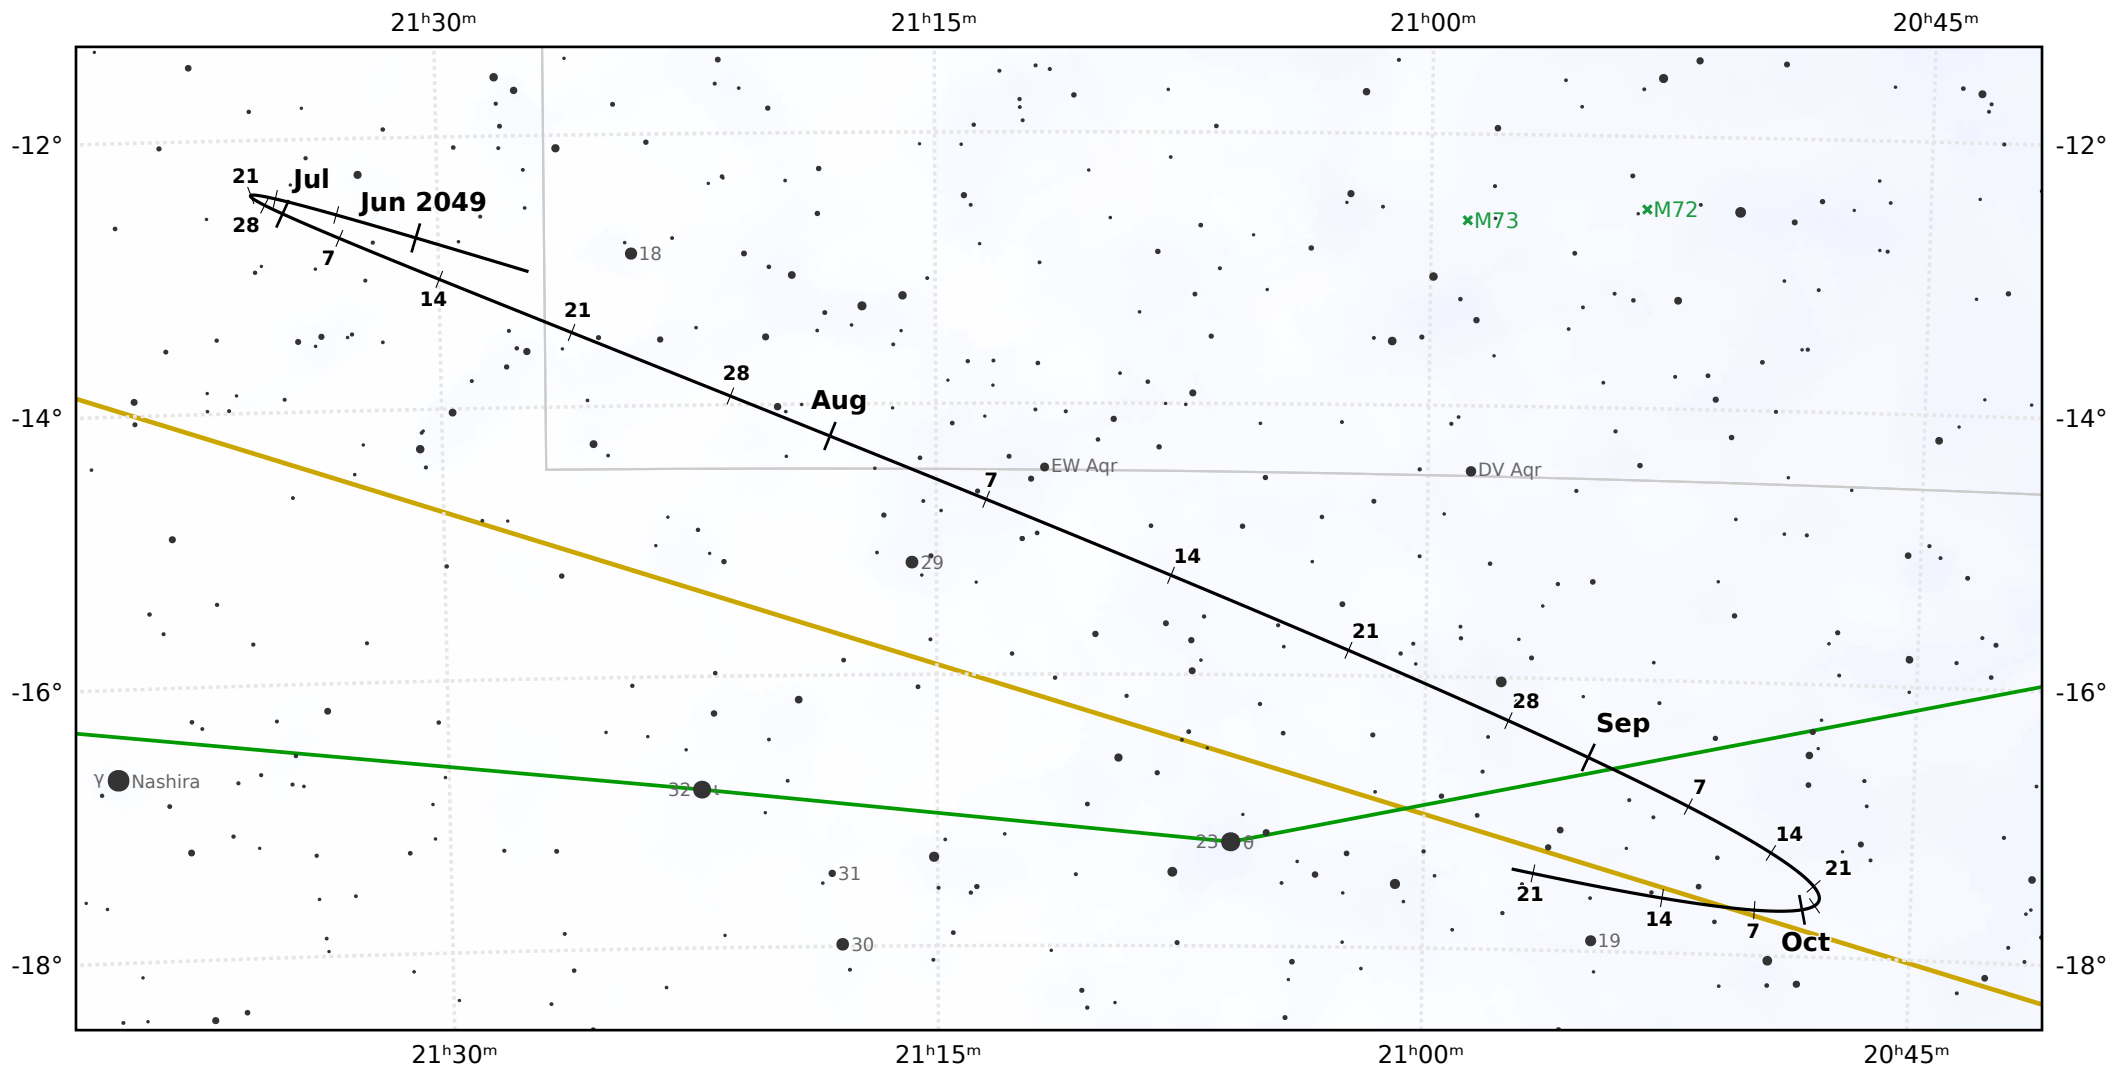

The path of Asteroid 16 Psyche around opposition on 8 Aug 2049

© Dominic Ford 2011-2021. Downloaded from <https://in-the-sky.org>

Magnitude scale: 9.5 9.0 8.5 8.0 7.5 7.0 6.5 6.0 5.5 5.0 4.5 4.0 3.5

— Ecliptic Plane