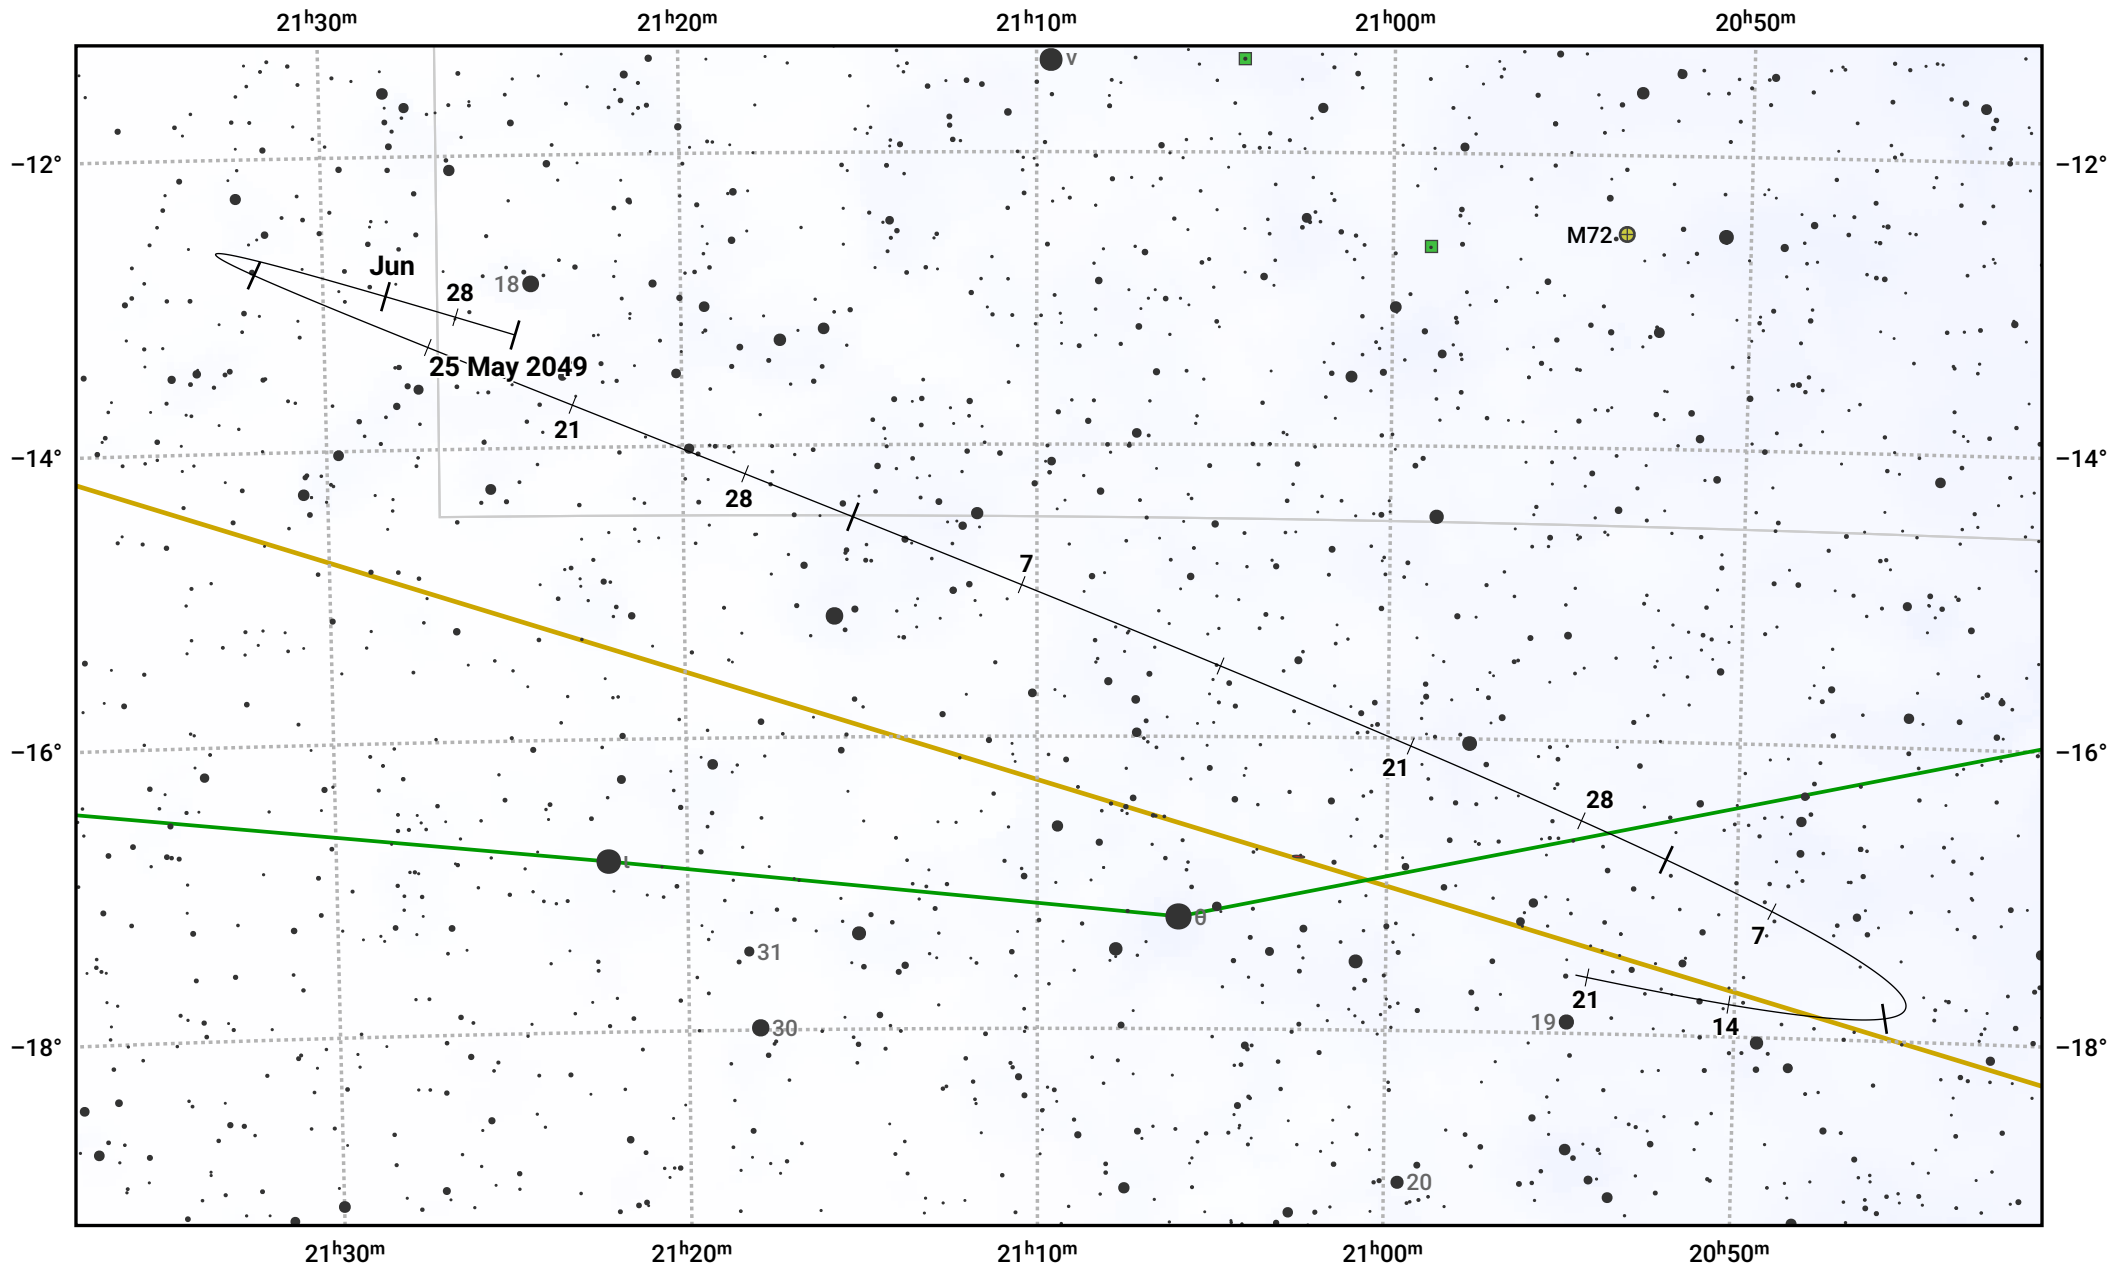

The path of Asteroid 16 Psyche around opposition on 8 Aug 2049

© Dominic Ford 2011–2024. Date markers placed at midnight UTC. Downloaded from <https://in-the-sky.org>

Magnitude scale: 11.0 10.0 9.0 8.0 7.0 6.0 5.0 4.0

Ecliptic Plane

Galaxy

Bright nebula

Open cluster

Globular cluster

Date	Mag
2049 Jun 1	11.2
2049 Jul 1	10.6
2049 Jul 14	10.3
2049 Aug 1	9.9
2049 Sep 1	10.2
2049 Oct 1	10.8