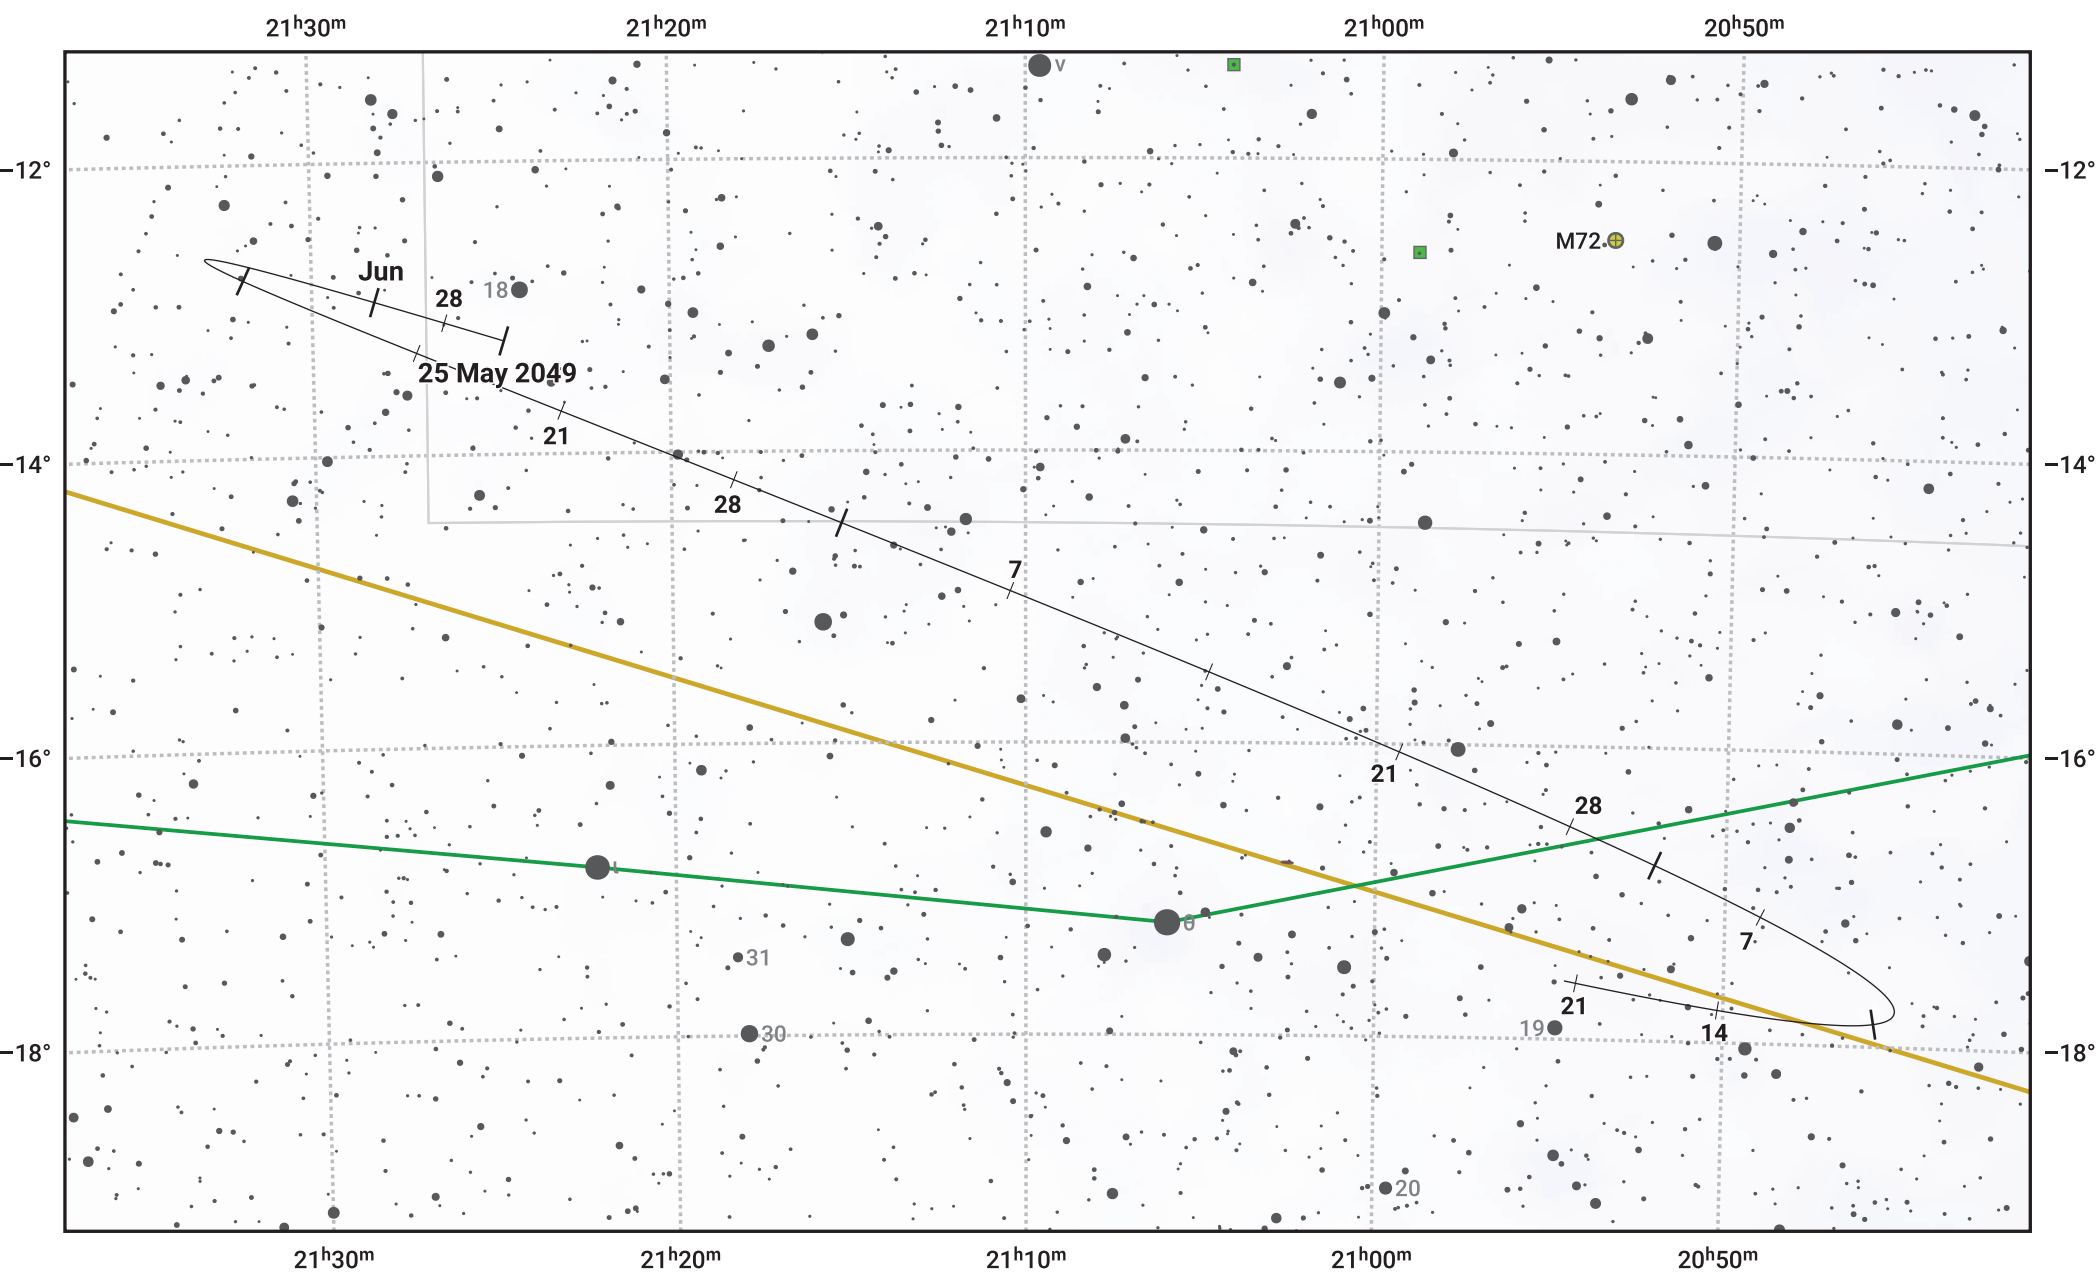

The path of Asteroid 16 Psyche around opposition on 8 Aug 2049

© Dominic Ford 2011–2024. Date markers placed at midnight UTC. Downloaded from <https://in-the-sky.org>

Magnitude scale: • 11.0 • 10.0 • 9.0 • 8.0 • 7.0 • 6.0 • 5.0 • 4.0

— Ecliptic Plane

● Galaxy
 ■ Bright nebula
 ● Open cluster
 ⊕ Globular cluster

Date	Mag
2049 Jun 1	11.2
2049 Jul 1	10.6
2049 Jul 14	10.3
2049 Aug 1	9.9
2049 Sep 1	10.2
2049 Oct 1	10.8