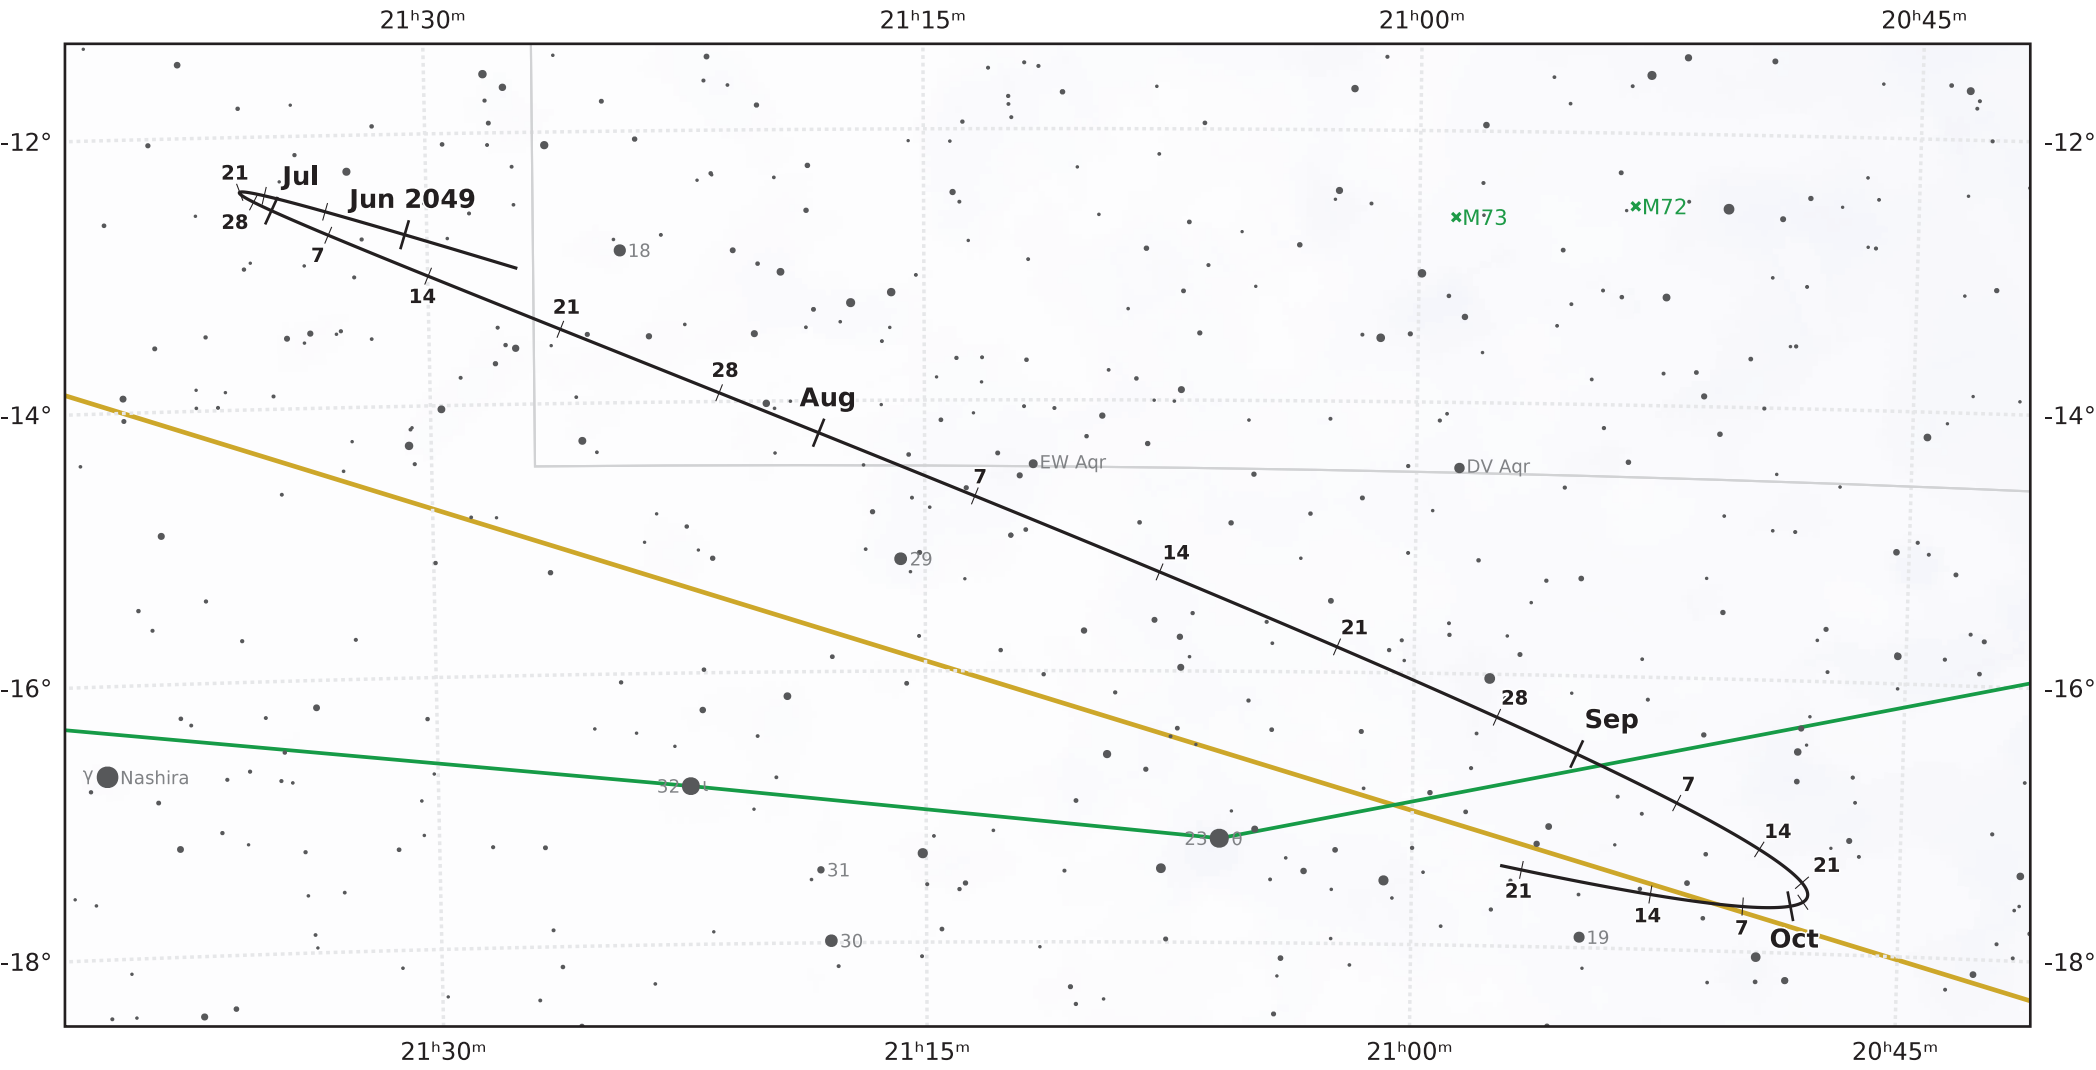

The path of Asteroid 16 Psyche around opposition on 8 Aug 2049

© Dominic Ford 2011-2021. Downloaded from <https://in-the-sky.org>

Magnitude scale: -9.5 -9.0 -8.5 -8.0 -7.5 -7.0 -6.5 -6.0 -5.5 -5.0 -4.5 -4.0 -3.5

— Ecliptic Plane