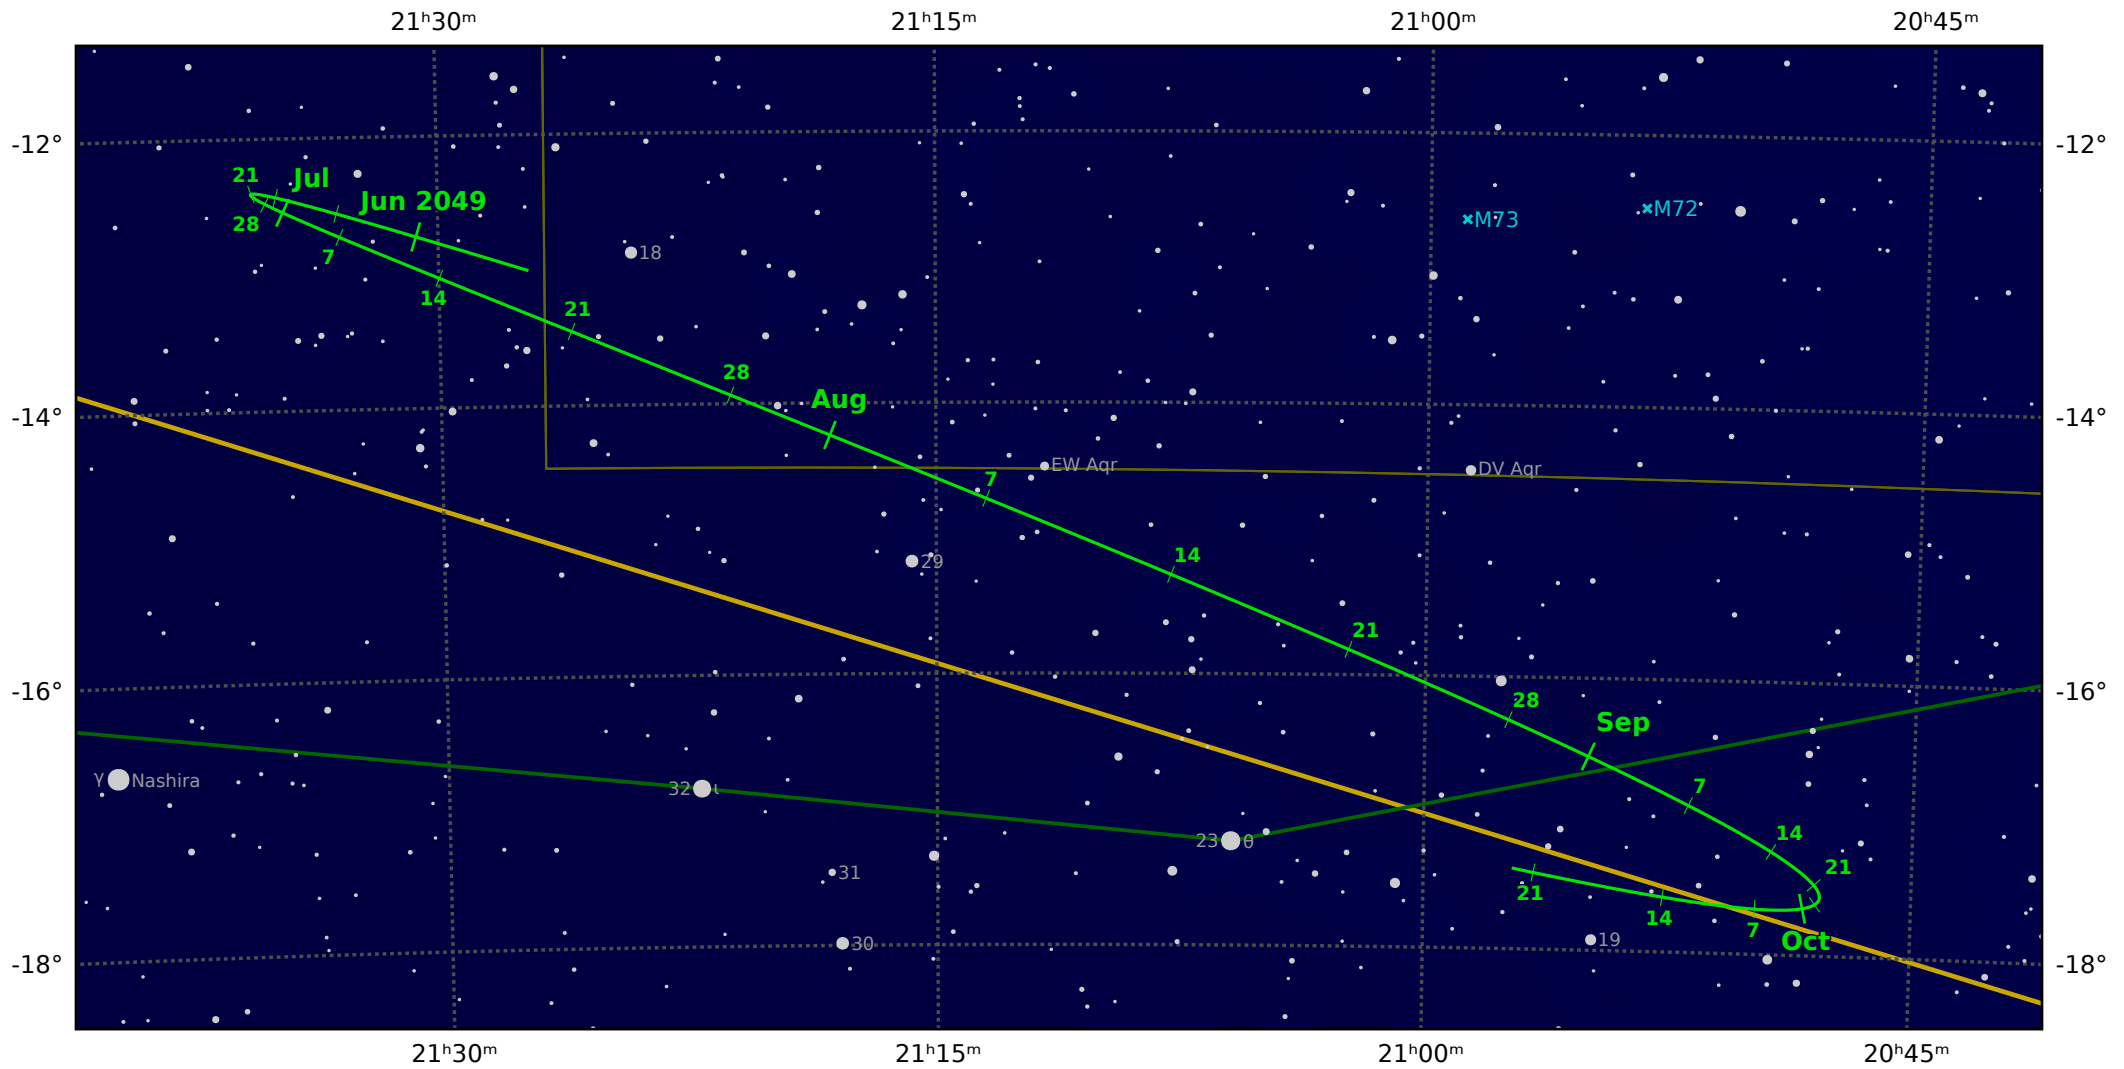

# The path of Asteroid 16 Psyche around opposition on 8 Aug 2049

© Dominic Ford 2011-2021. Downloaded from <https://in-the-sky.org>

Magnitude scale: ● 9.5 ● 9.0 ● 8.5 ● 8.0 ● 7.5 ● 7.0 ● 6.5 ● 6.0 ● 5.5 ● 5.0 ● 4.5 ● 4.0 ● 3.5

— Ecliptic Plane