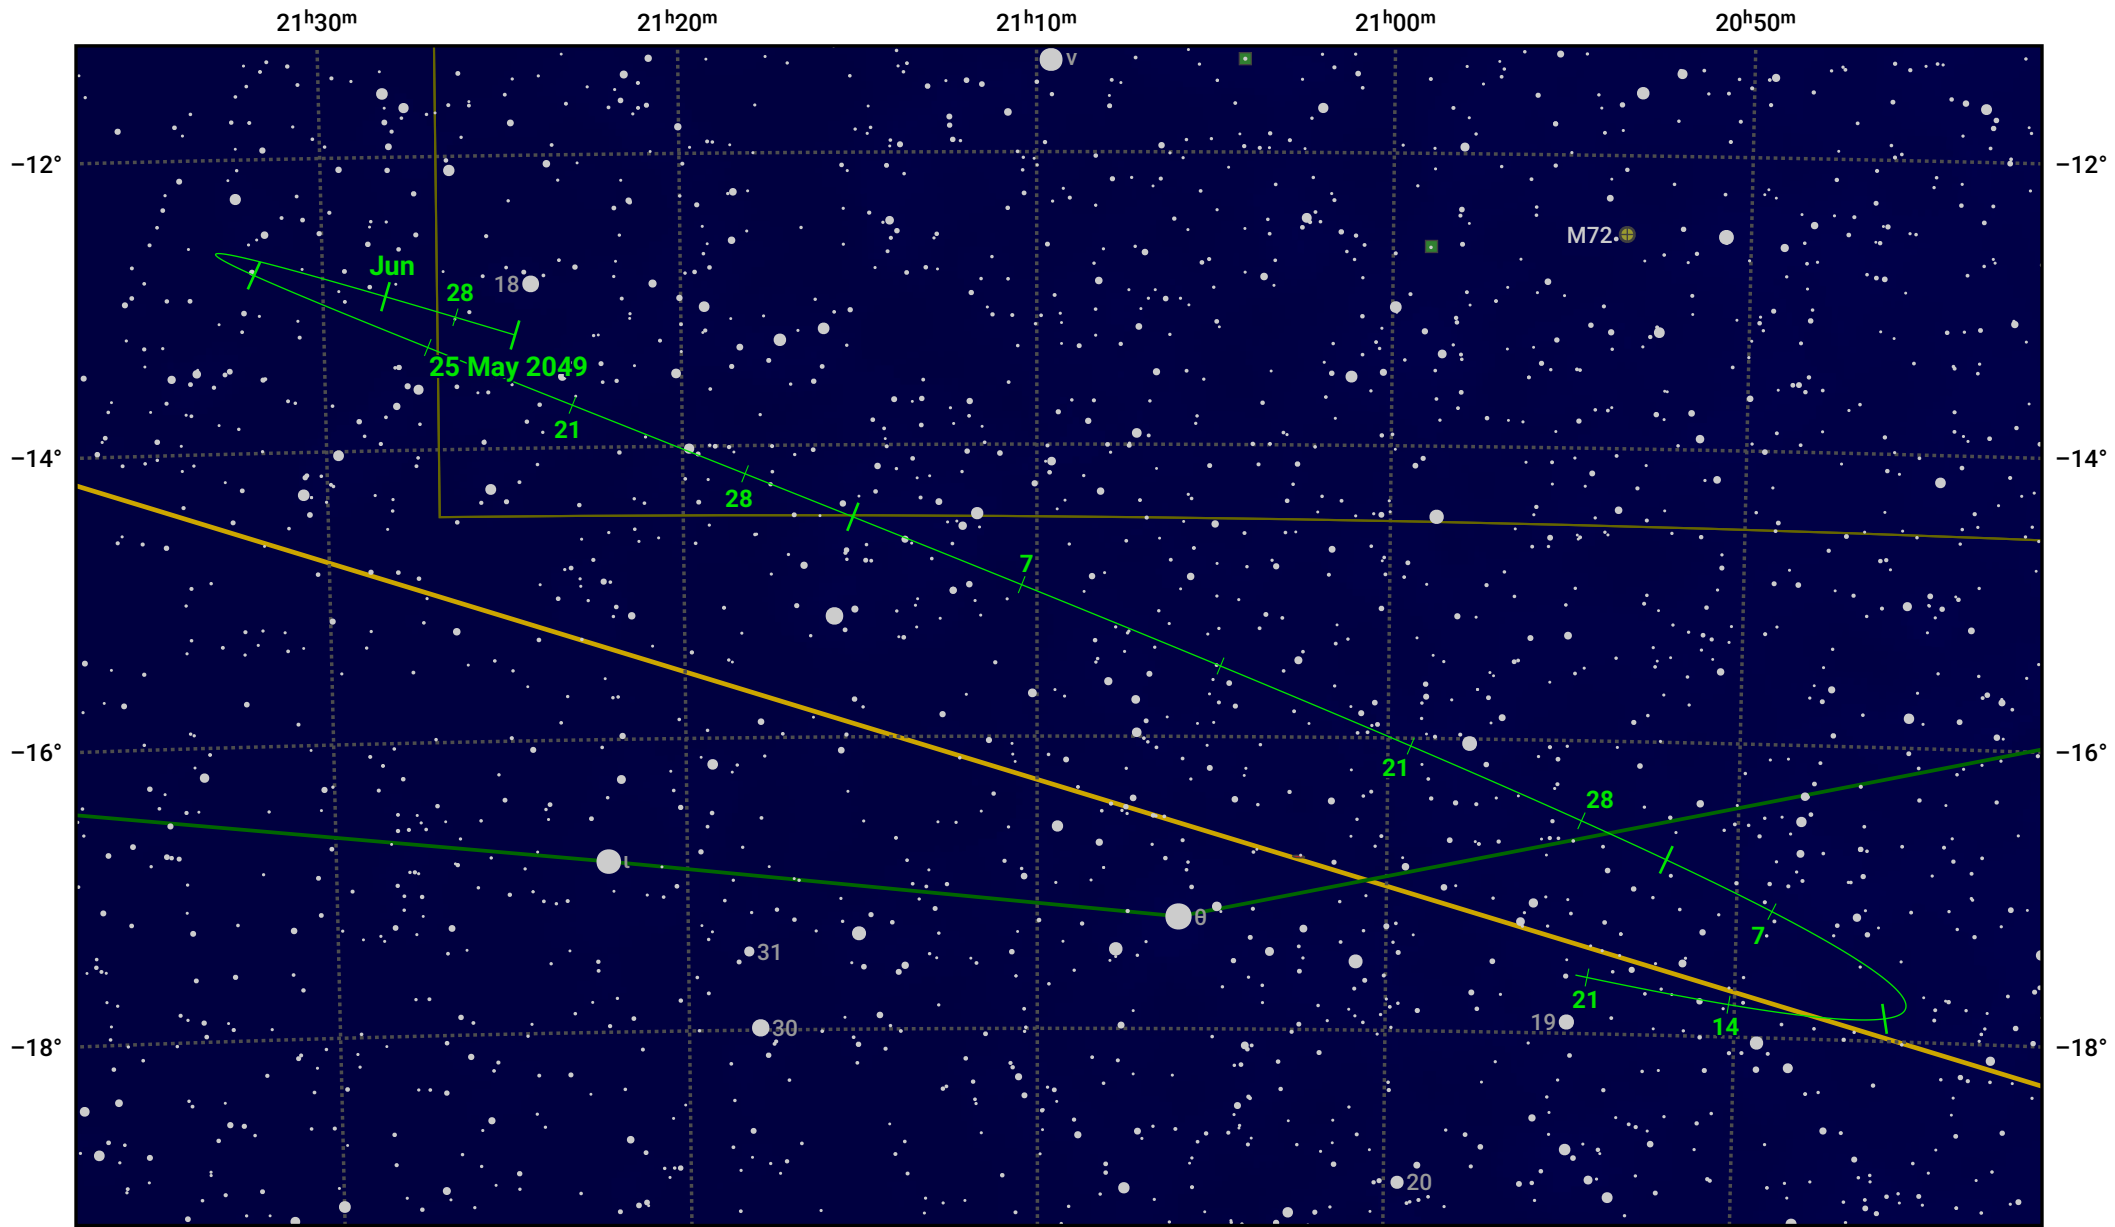

# The path of Asteroid 16 Psyche around opposition on 8 Aug 2049

© Dominic Ford 2011–2024. Date markers placed at midnight UTC. Downloaded from <https://in-the-sky.org>

Magnitude scale: 11.0 10.0 9.0 8.0 7.0 6.0 5.0 4.0

— Ecliptic Plane

Galaxy Bright nebula Open cluster Globular cluster

Date	Mag
2049 Jun 1	11.2
2049 Jul 1	10.6
2049 Jul 14	10.3
2049 Aug 1	9.9
2049 Sep 1	10.2
2049 Oct 1	10.8