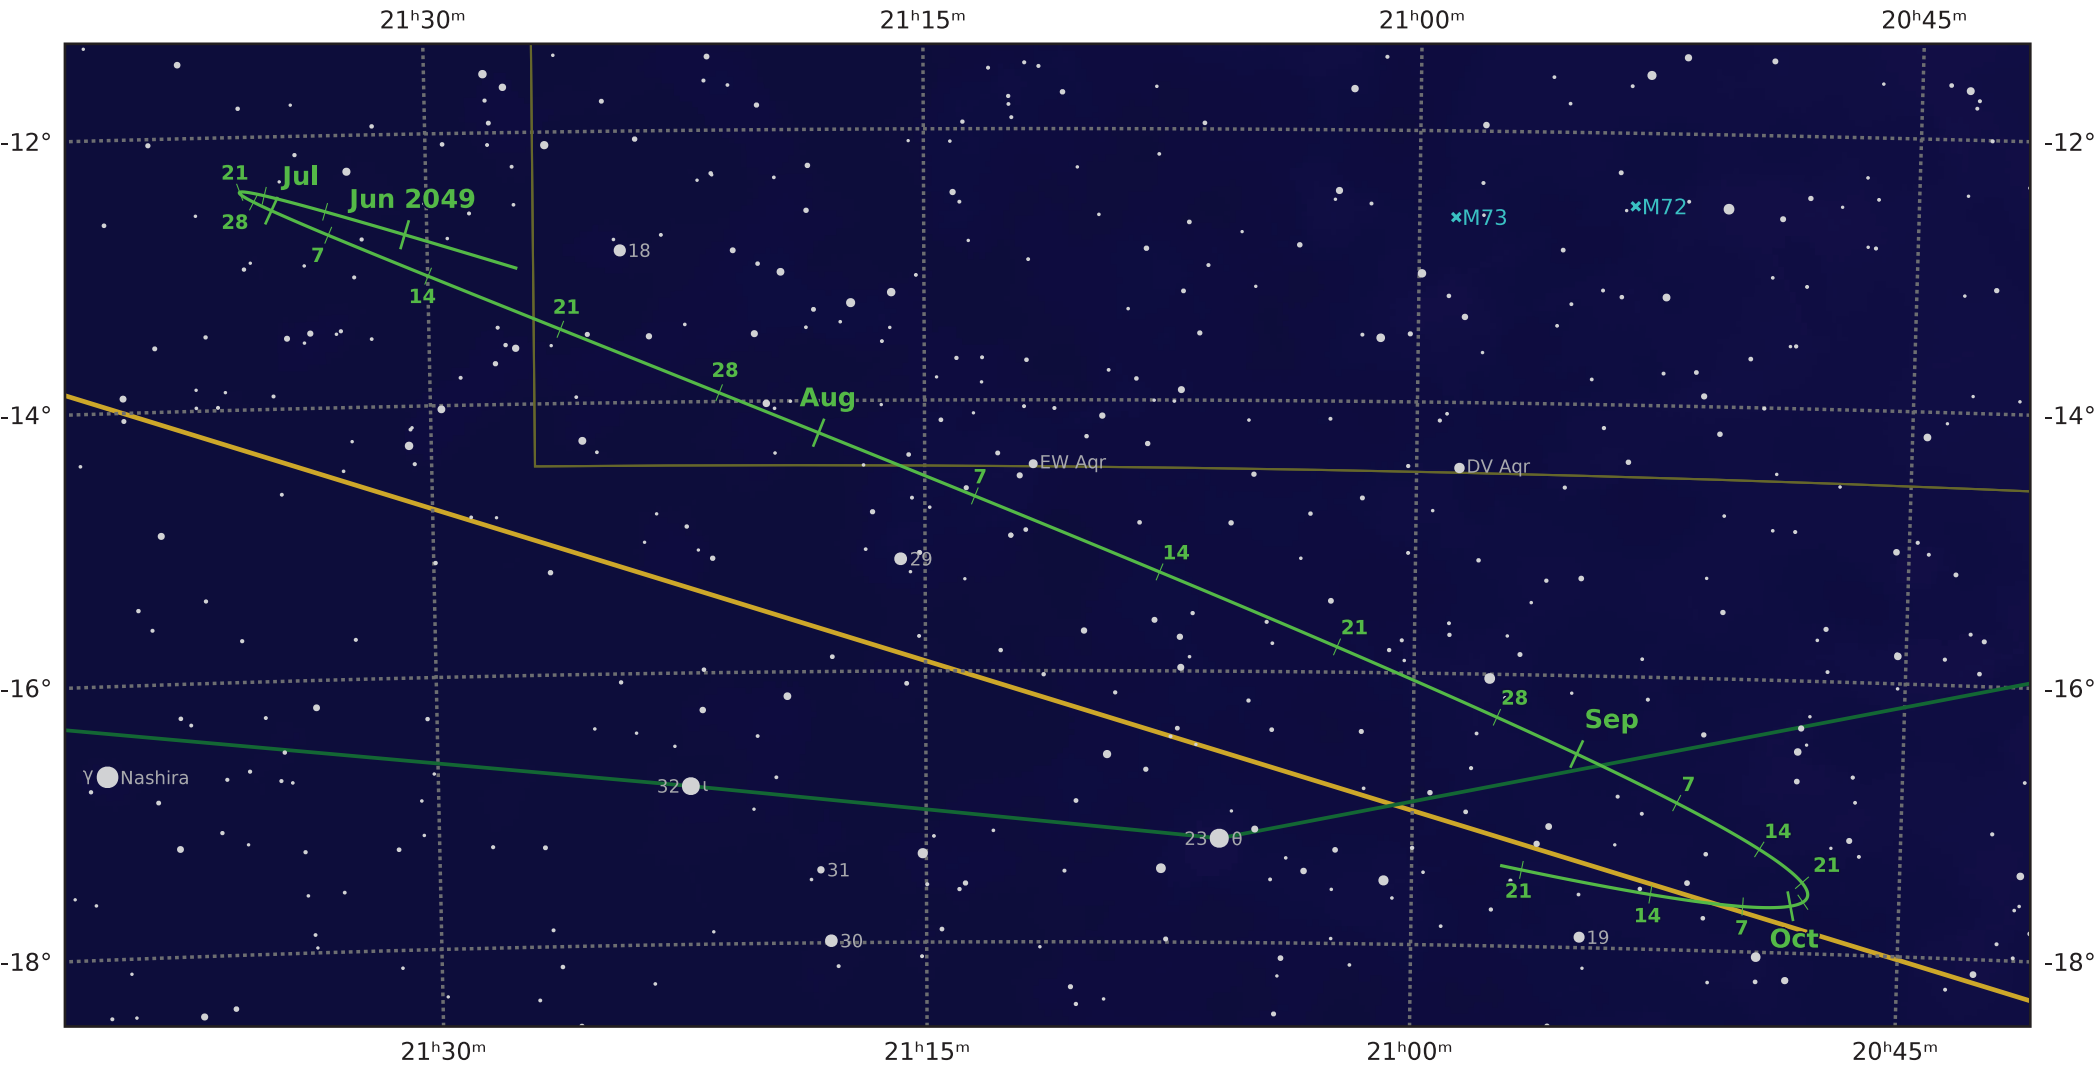

The path of Asteroid 16 Psyche around opposition on 8 Aug 2049

© Dominic Ford 2011-2021. Downloaded from <https://in-the-sky.org>

Magnitude scale: ● -9.5 ● -9.0 ● -8.5 ● -8.0 ● -7.5 ● -7.0 ● -6.5 ● -6.0 ● -5.5 ● -5.0 ● -4.5 ● -4.0 ● -3.5

— Ecliptic Plane