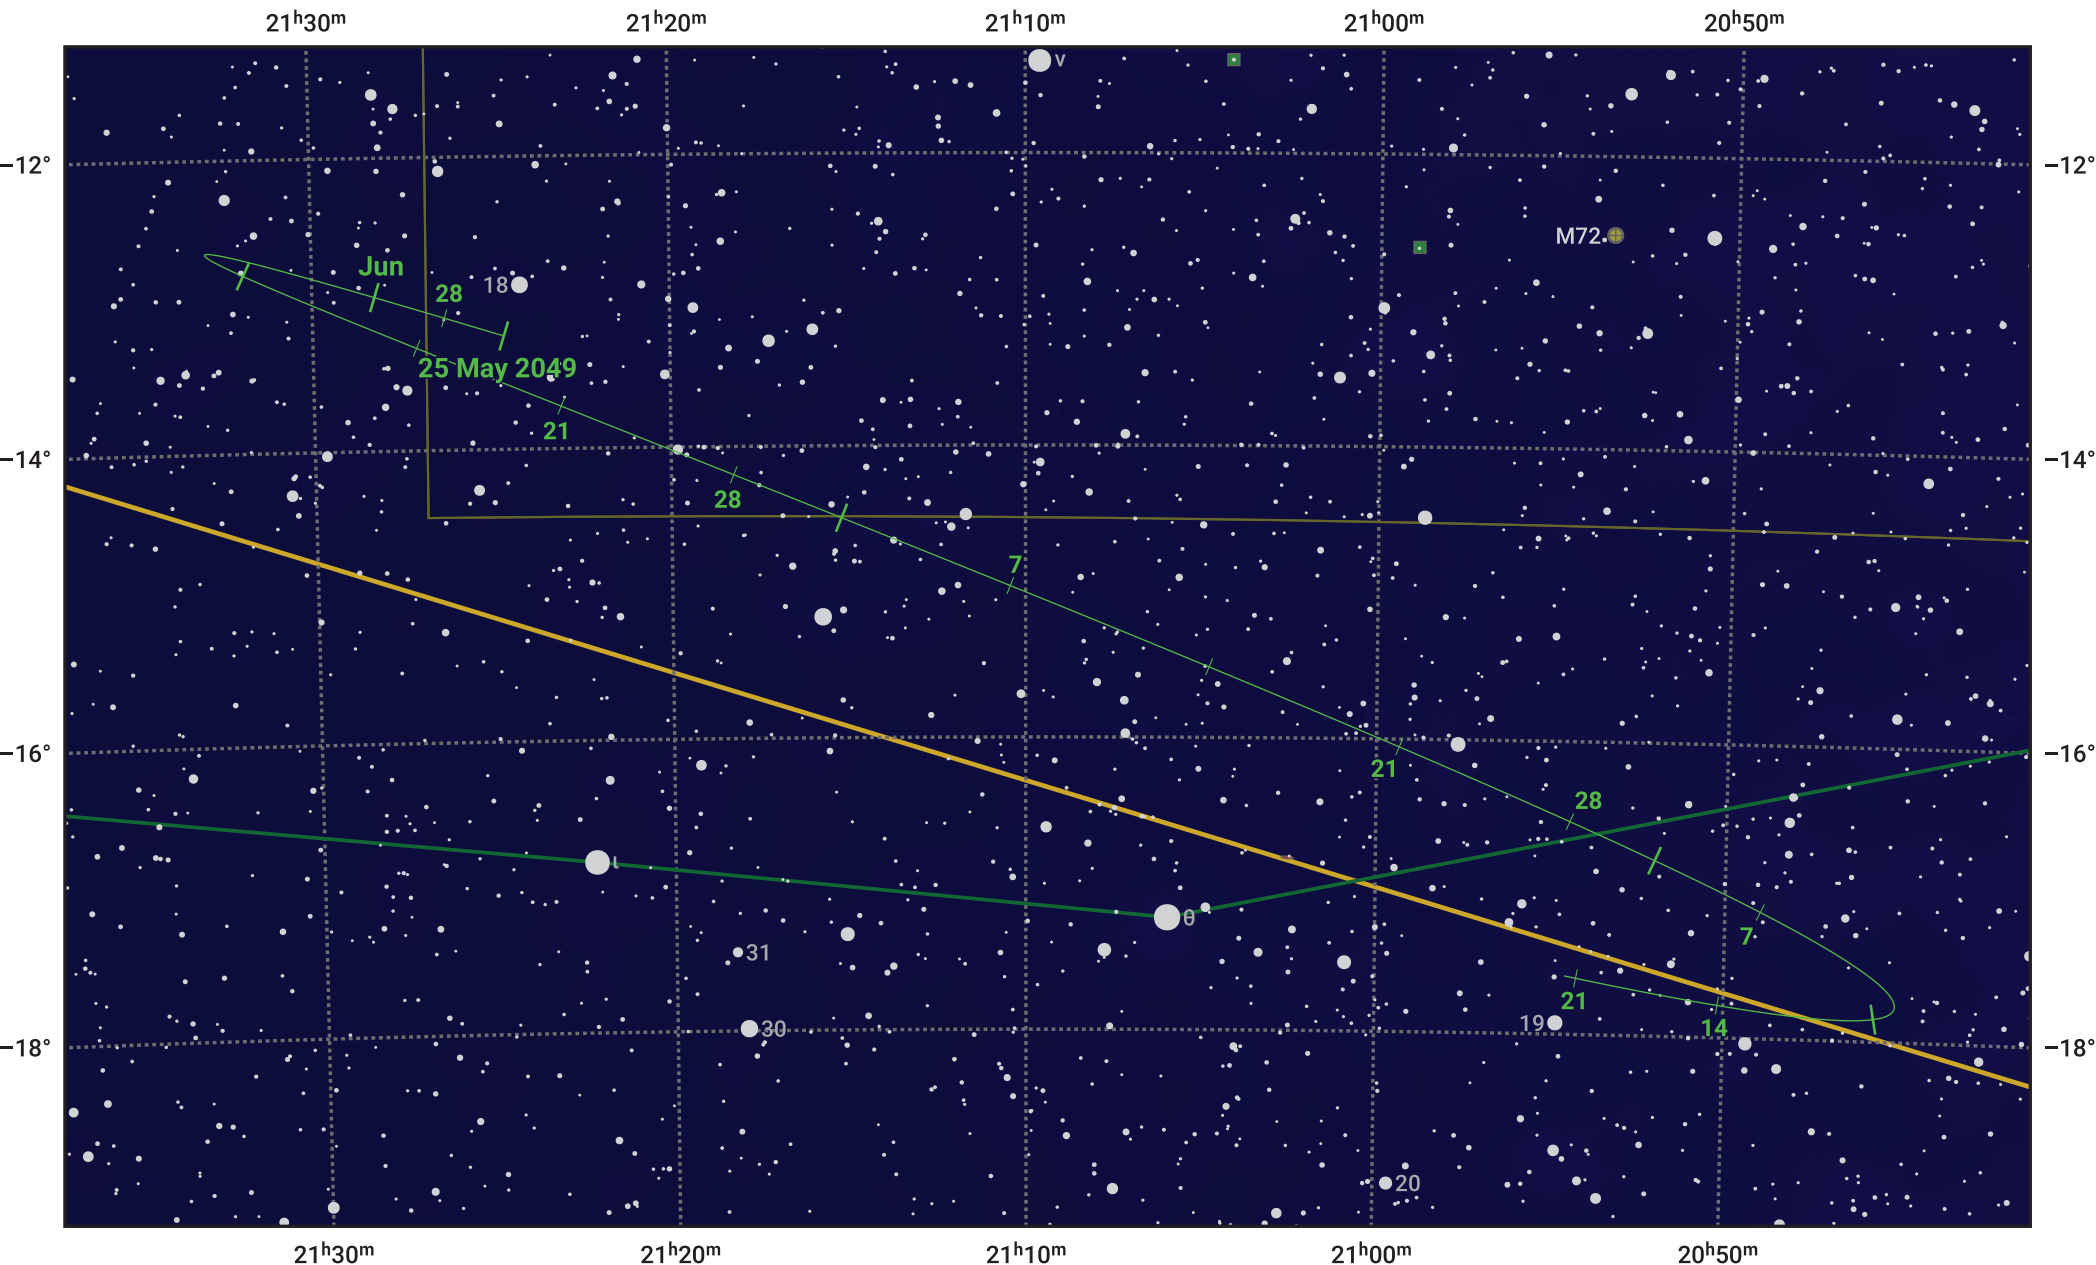

# The path of Asteroid 16 Psyche around opposition on 8 Aug 2049

© Dominic Ford 2011–2024. Date markers placed at midnight UTC. Downloaded from <https://in-the-sky.org>

Magnitude scale: 11.0 10.0 9.0 8.0 7.0 6.0 5.0 4.0

— Ecliptic Plane

Galaxy    Bright nebula    Open cluster    Globular cluster

Date	Mag
2049 Jun 1	11.2
2049 Jul 1	10.6
2049 Jul 14	10.3
2049 Aug 1	9.9
2049 Sep 1	10.2
2049 Oct 1	10.8