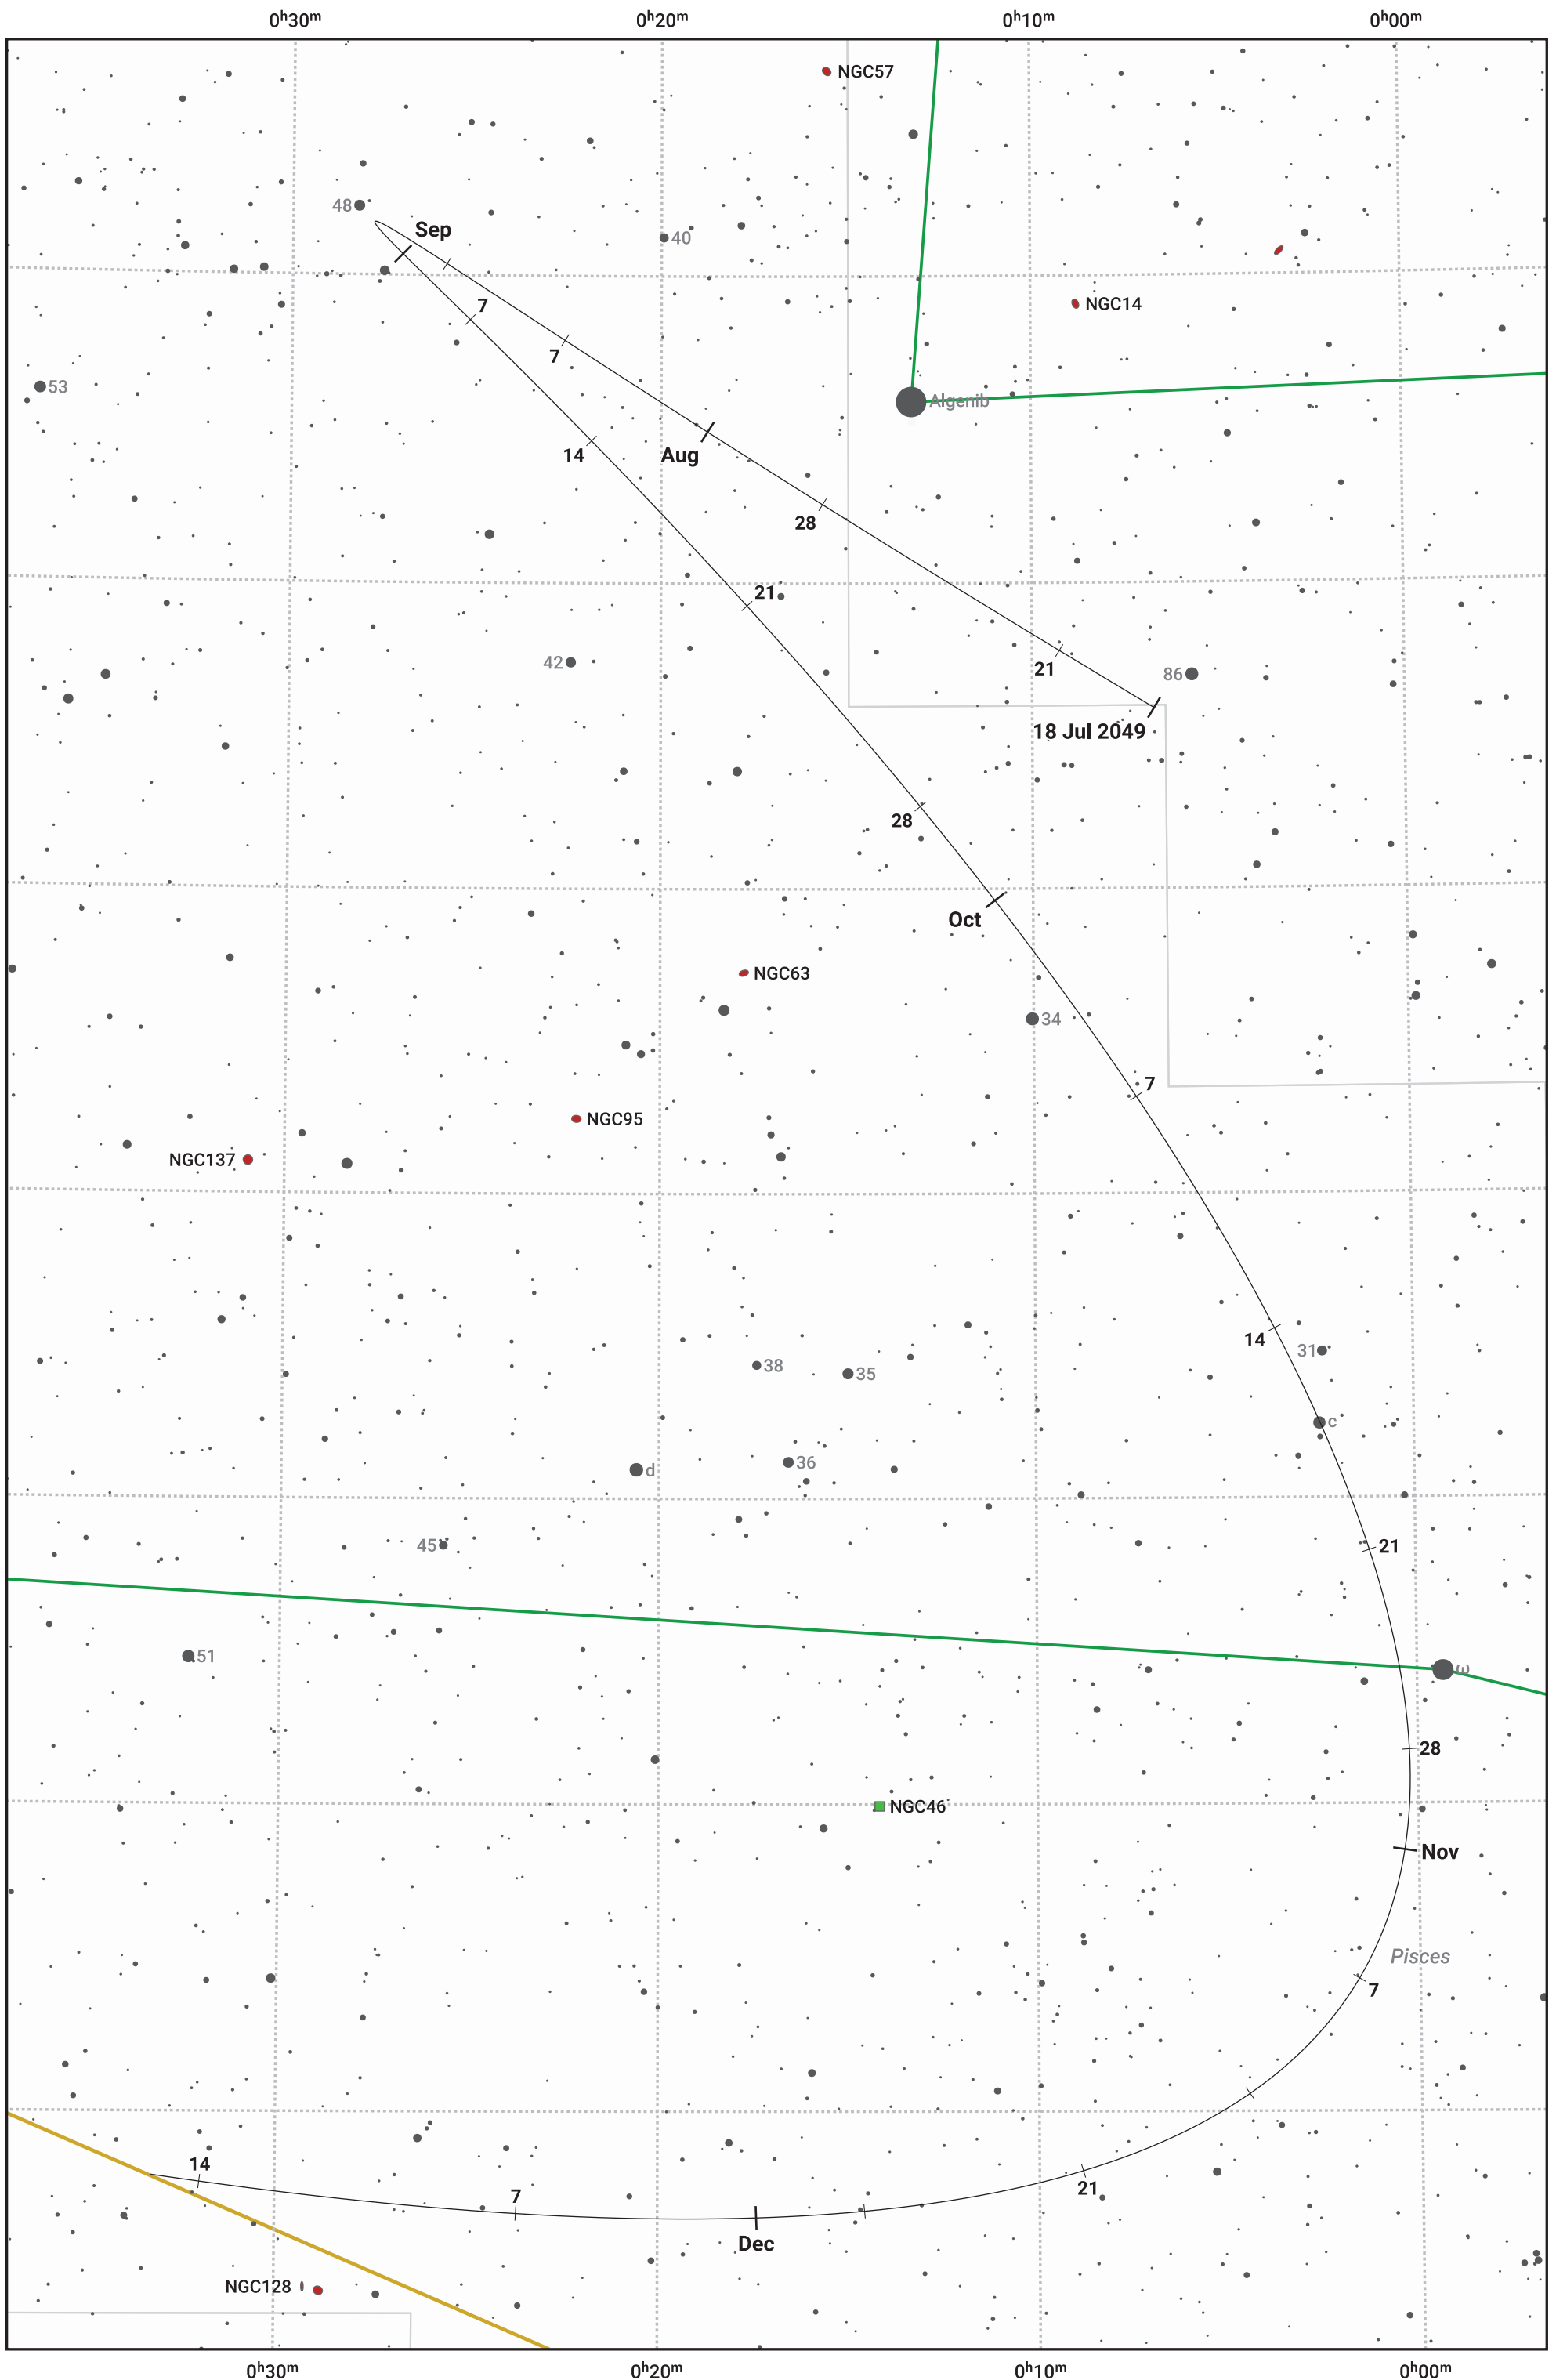

The path of Asteroid 80 Sappho around opposition on 1 Oct 2049

© Dominic Ford 2011–2024. Date markers placed at midnight UTC. Downloaded from <https://in-the-sky.org>

Magnitude scale: 11.0 10.0 9.0 8.0 7.0 6.0 5.0 4.0 3.0 2.0

— Ecliptic Plane

Galaxy Bright nebula Open cluster Globular cluster

Date	Mag	Phase
2049 Aug 1	11.0	94%
2049 Aug 29	10.3	97%
2049 Sep 1	10.2	97%
2049 Oct 1	9.5	100%
2049 Nov 1	10.3	97%
2049 Dec 1	11.2	94%
2049 Dec 6	11.3	94%