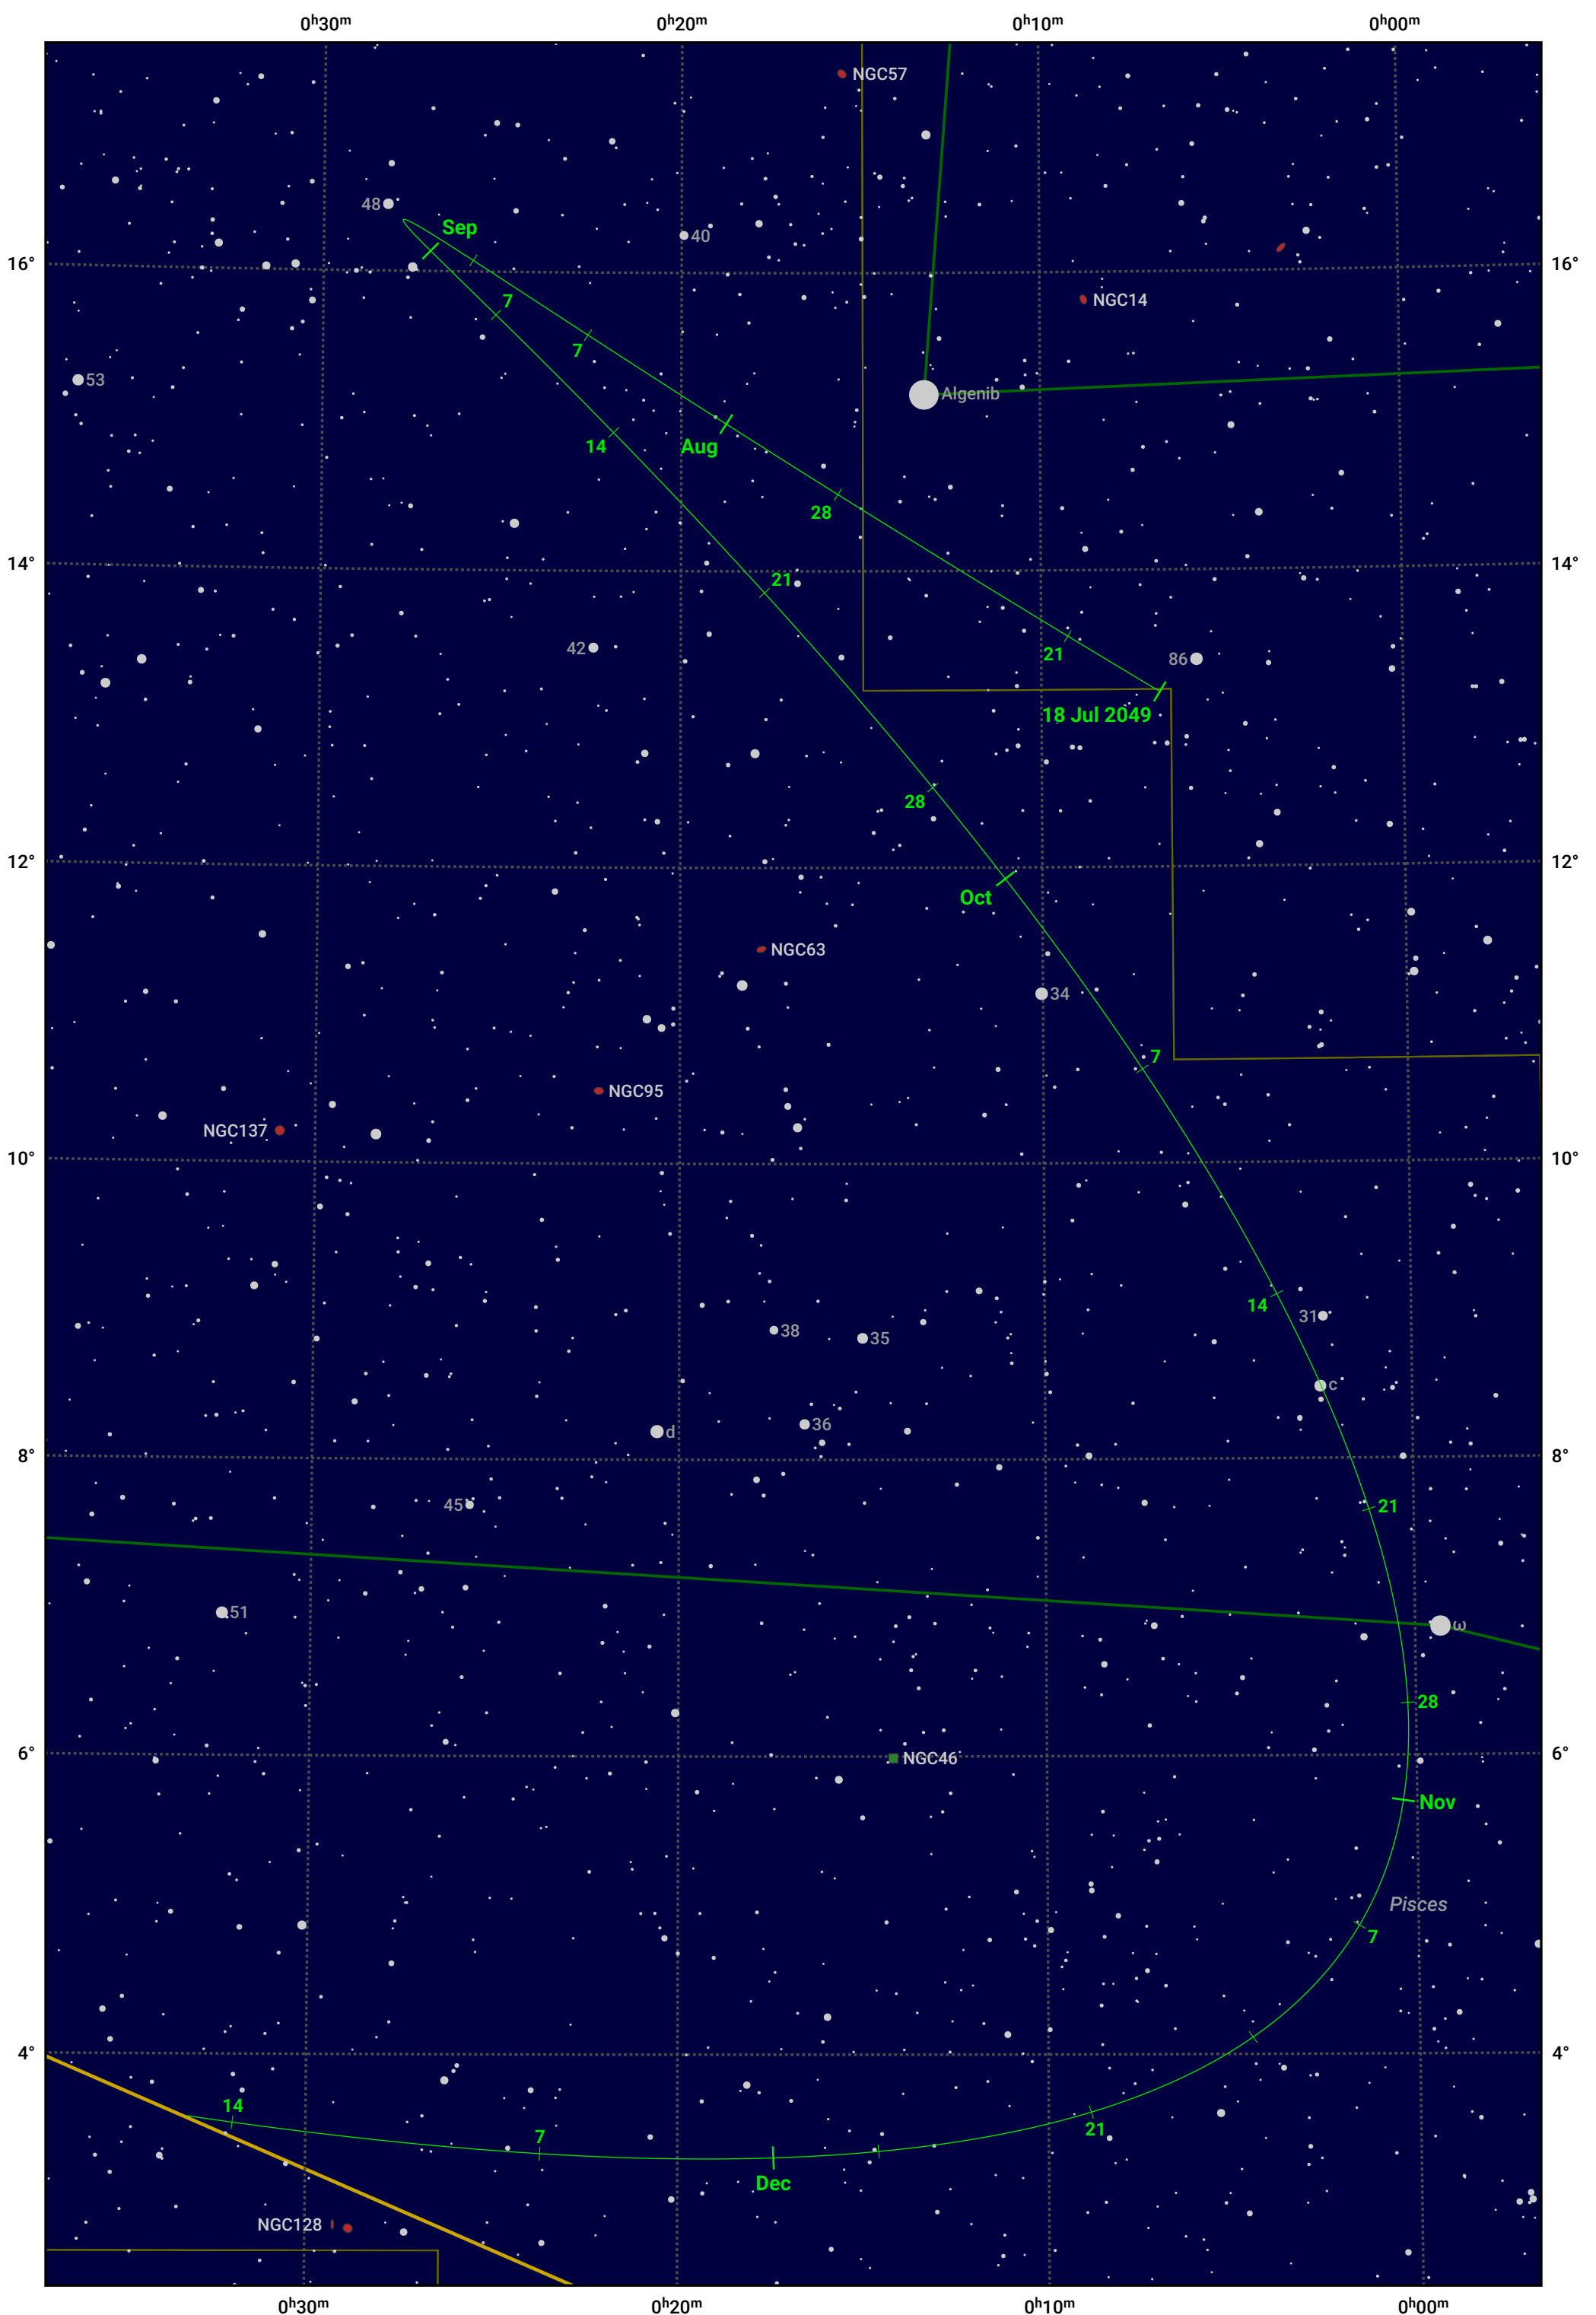

# The path of Asteroid 80 Sappho around opposition on 1 Oct 2049

© Dominic Ford 2011–2024. Date markers placed at midnight UTC. Downloaded from <https://in-the-sky.org>

Magnitude scale: 11.0 10.0 9.0 8.0 7.0 6.0 5.0 4.0 3.0 2.0

Ecliptic Plane

- Galaxy
- Bright nebula
- Open cluster
- Globular cluster

Date	Mag	Phase
2049 Aug 1	11.0	94%
2049 Aug 29	10.3	97%
2049 Sep 1	10.2	97%
2049 Oct 1	9.5	100%
2049 Nov 1	10.3	97%
2049 Dec 1	11.2	94%
2049 Dec 6	11.3	94%