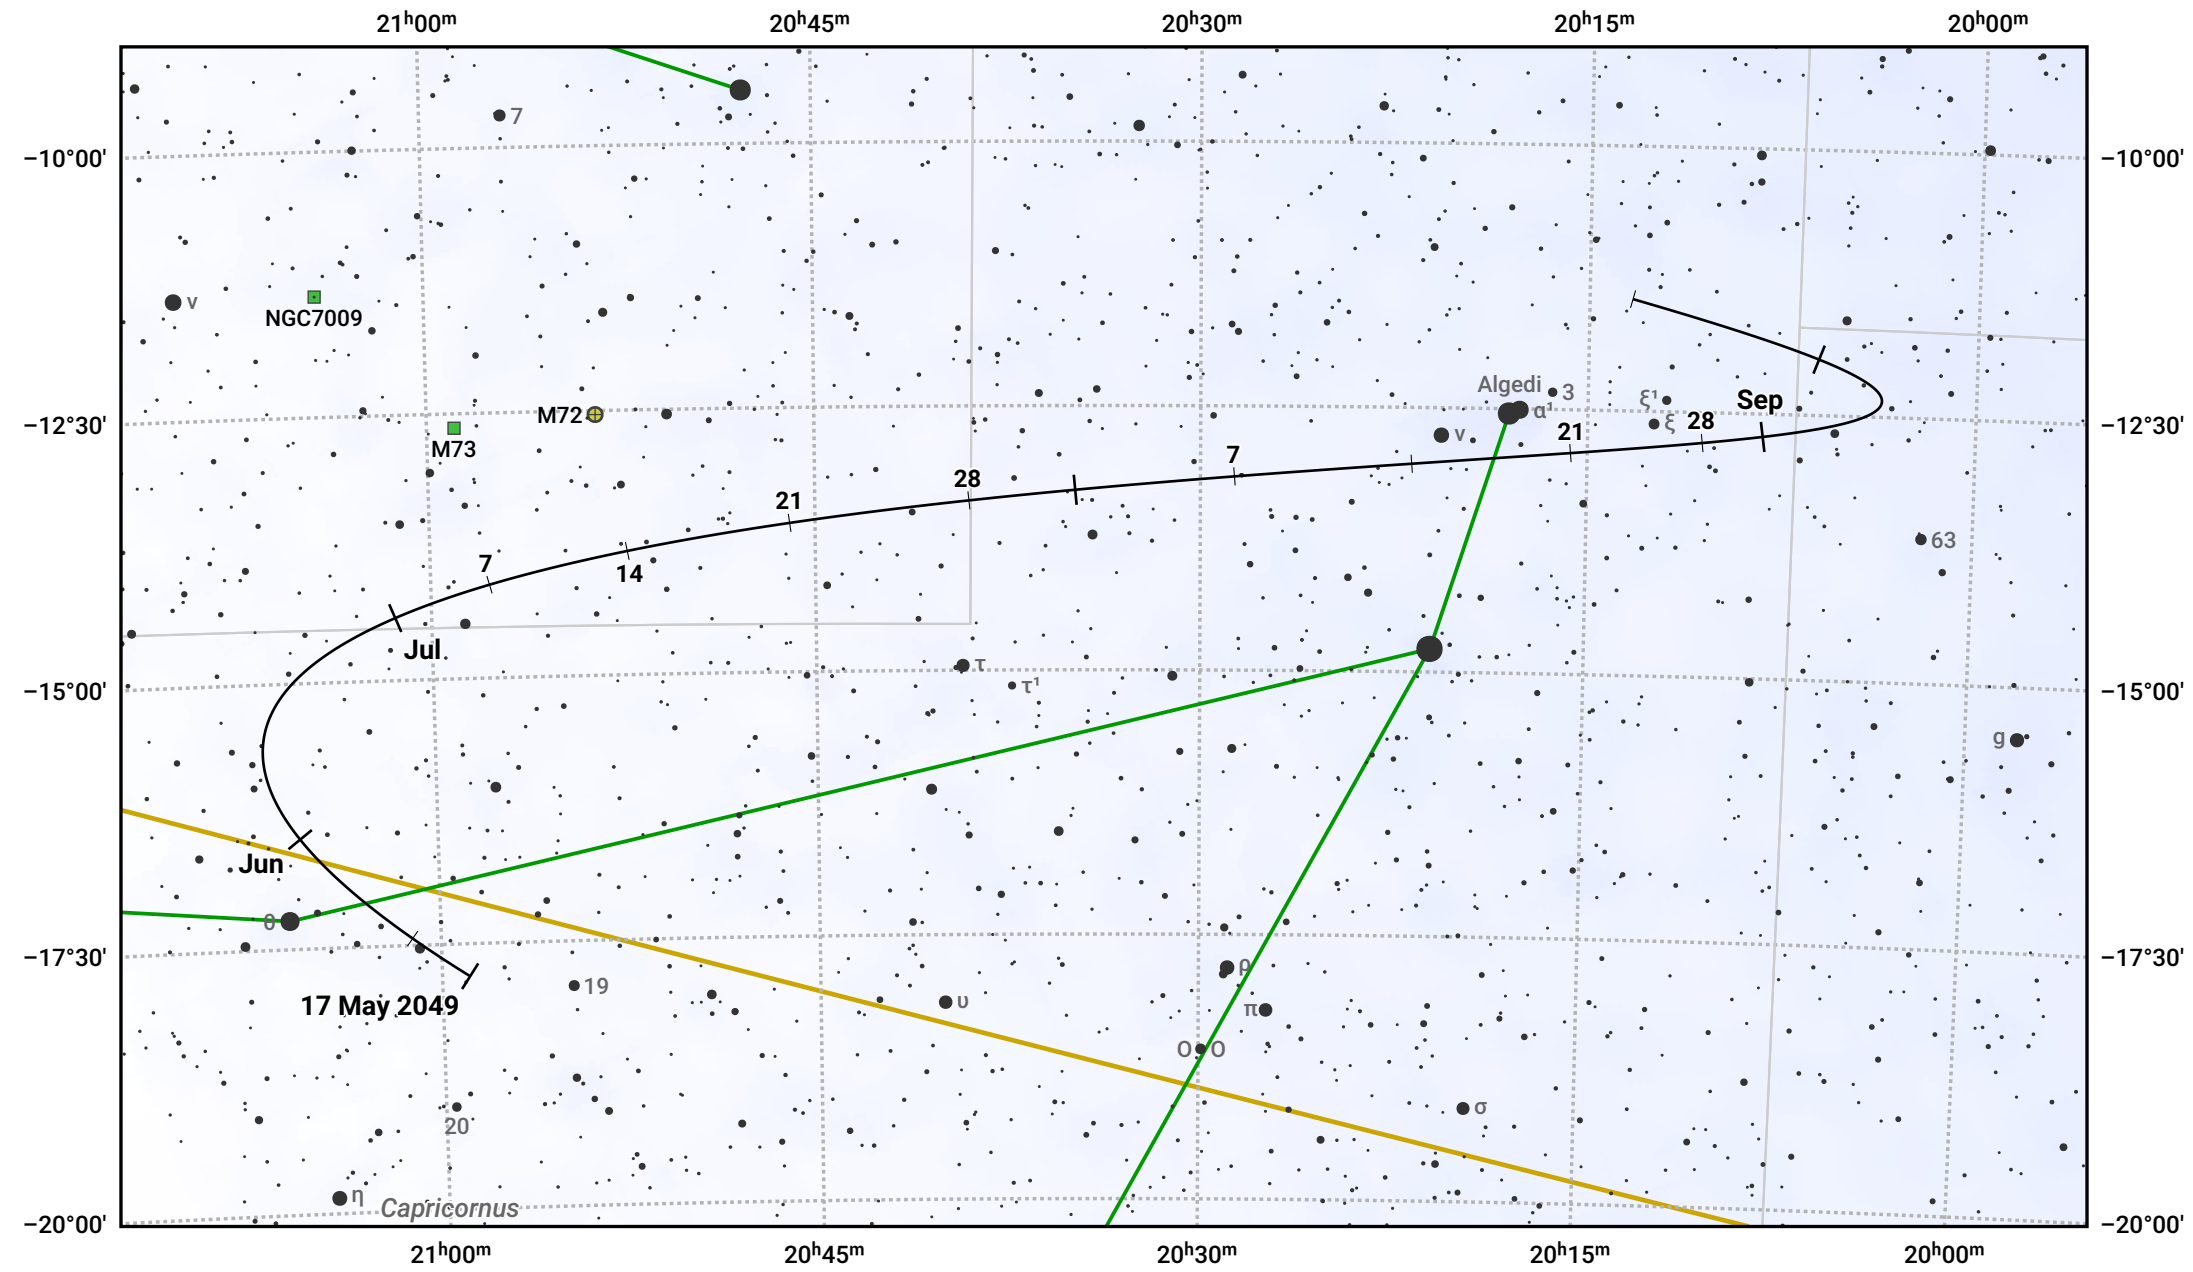

The path of Asteroid 15 Eunomia around opposition on 31 Jul 2049

© Dominic Ford 2011–2024. Date markers placed at midnight UTC. Downloaded from <https://in-the-sky.org>

Magnitude scale: 10.0 9.0 8.0 7.0 6.0 5.0 4.0 3.0

— Ecliptic Plane

Galaxy Bright nebula Open cluster Globular cluster

Date	Mag	Phase
2049 Jun 1	10.0	97%
2049 Jul 1	9.3	99%
2049 Aug 1	8.5	100%
2049 Sep 1	9.1	98%
2049 Oct 1	9.6	96%