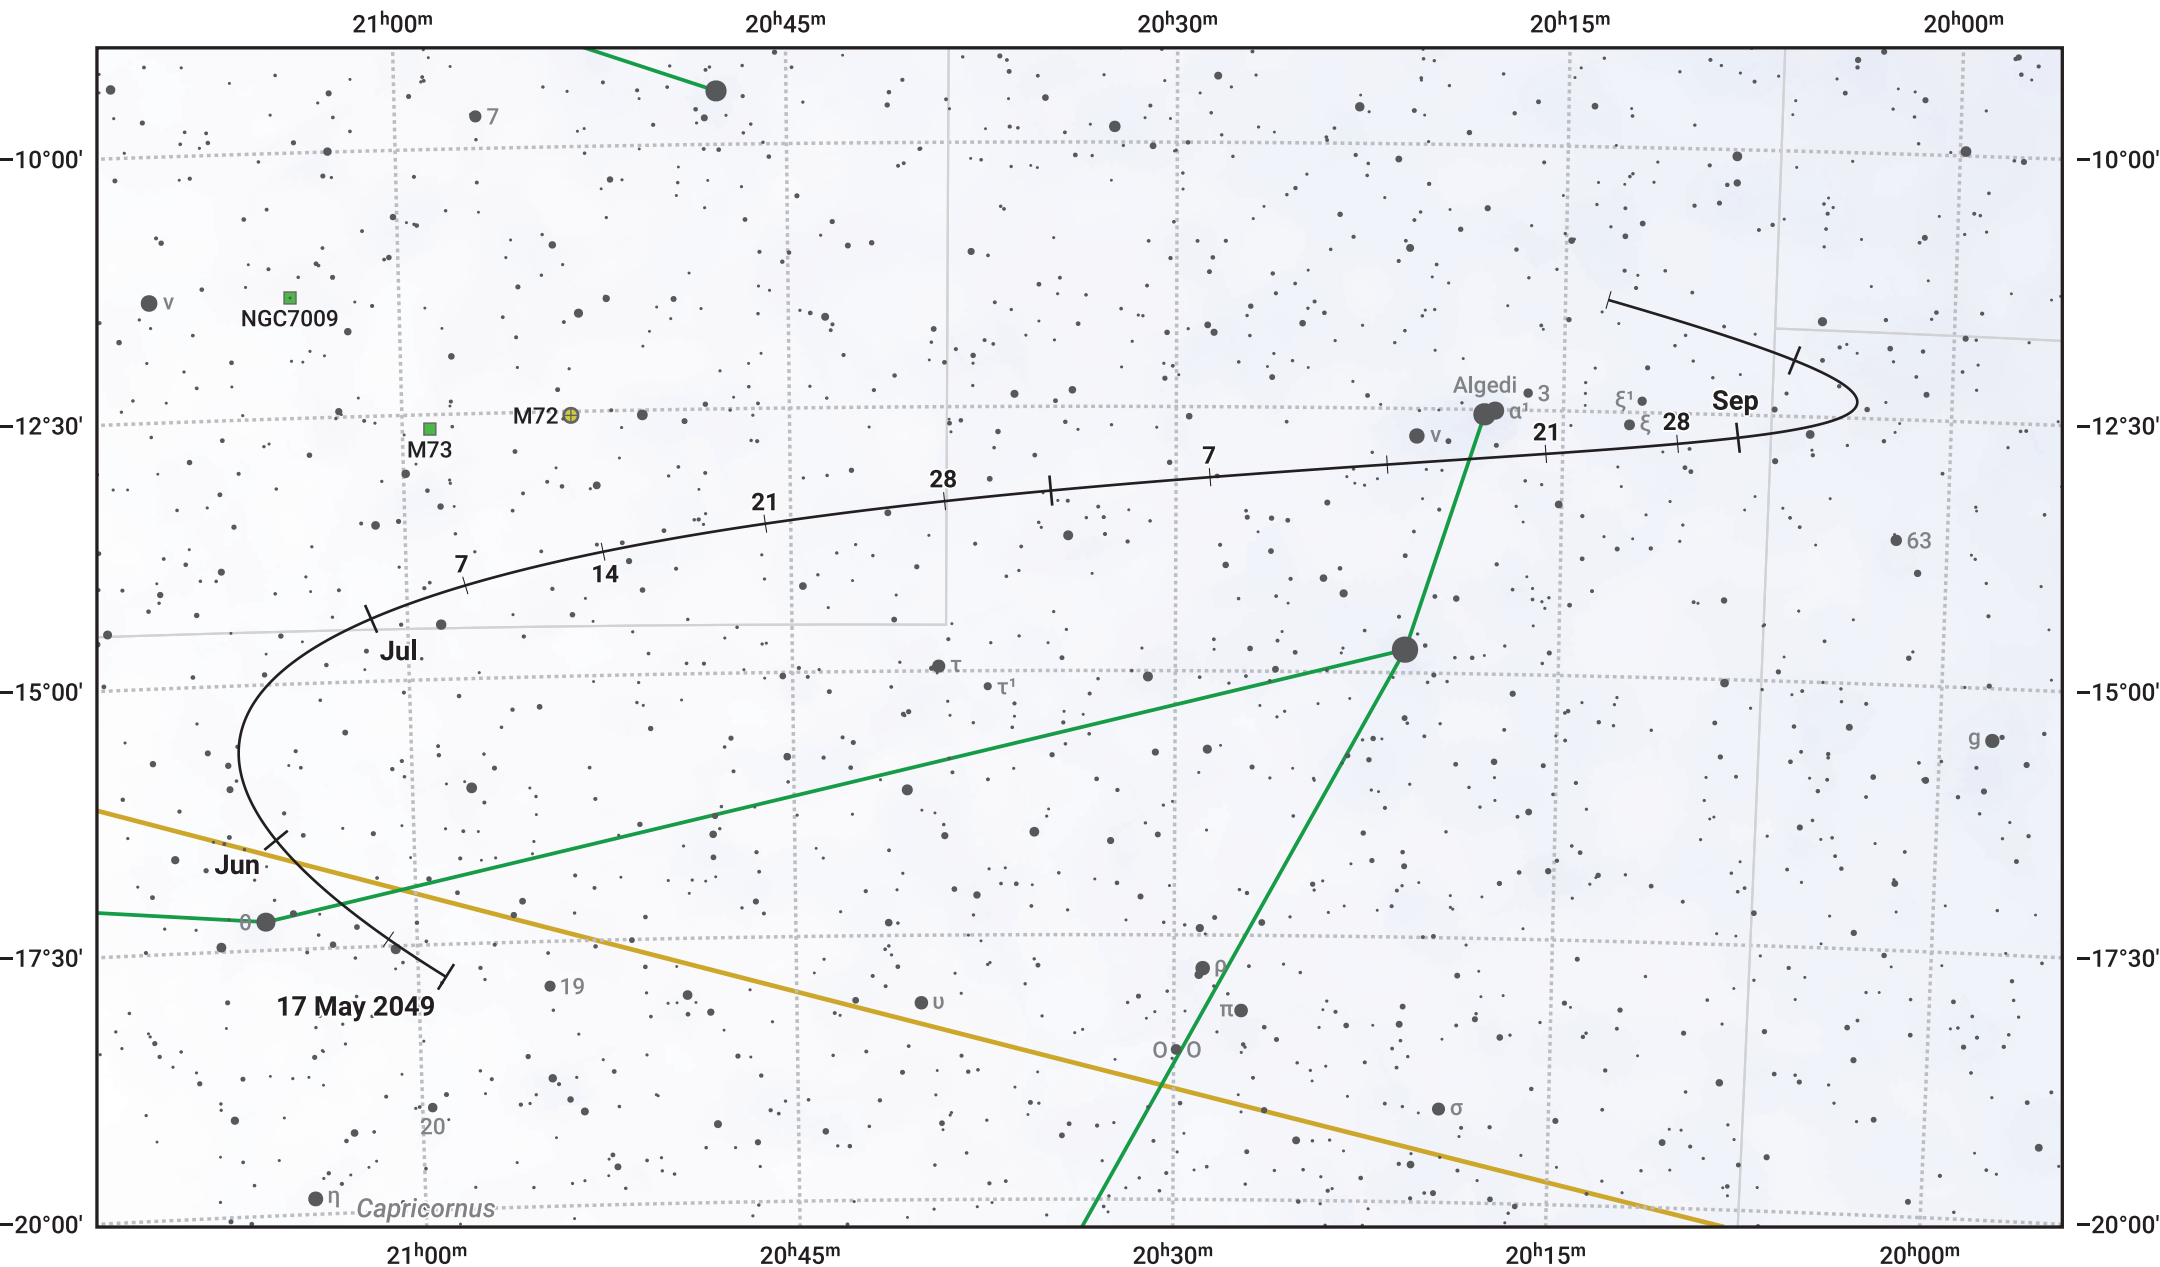

The path of Asteroid 15 Eunomia around opposition on 31 Jul 2049

© Dominic Ford 2011–2024. Date markers placed at midnight UTC. Downloaded from <https://in-the-sky.org>

Magnitude scale: 10.0 9.0 8.0 7.0 6.0 5.0 4.0 3.0

— Ecliptic Plane

Galaxy Bright nebula Open cluster Globular cluster

Date	Mag	Phase
2049 Jun 1	10.0	97%
2049 Jul 1	9.3	99%
2049 Aug 1	8.5	100%
2049 Sep 1	9.1	98%
2049 Oct 1	9.6	96%