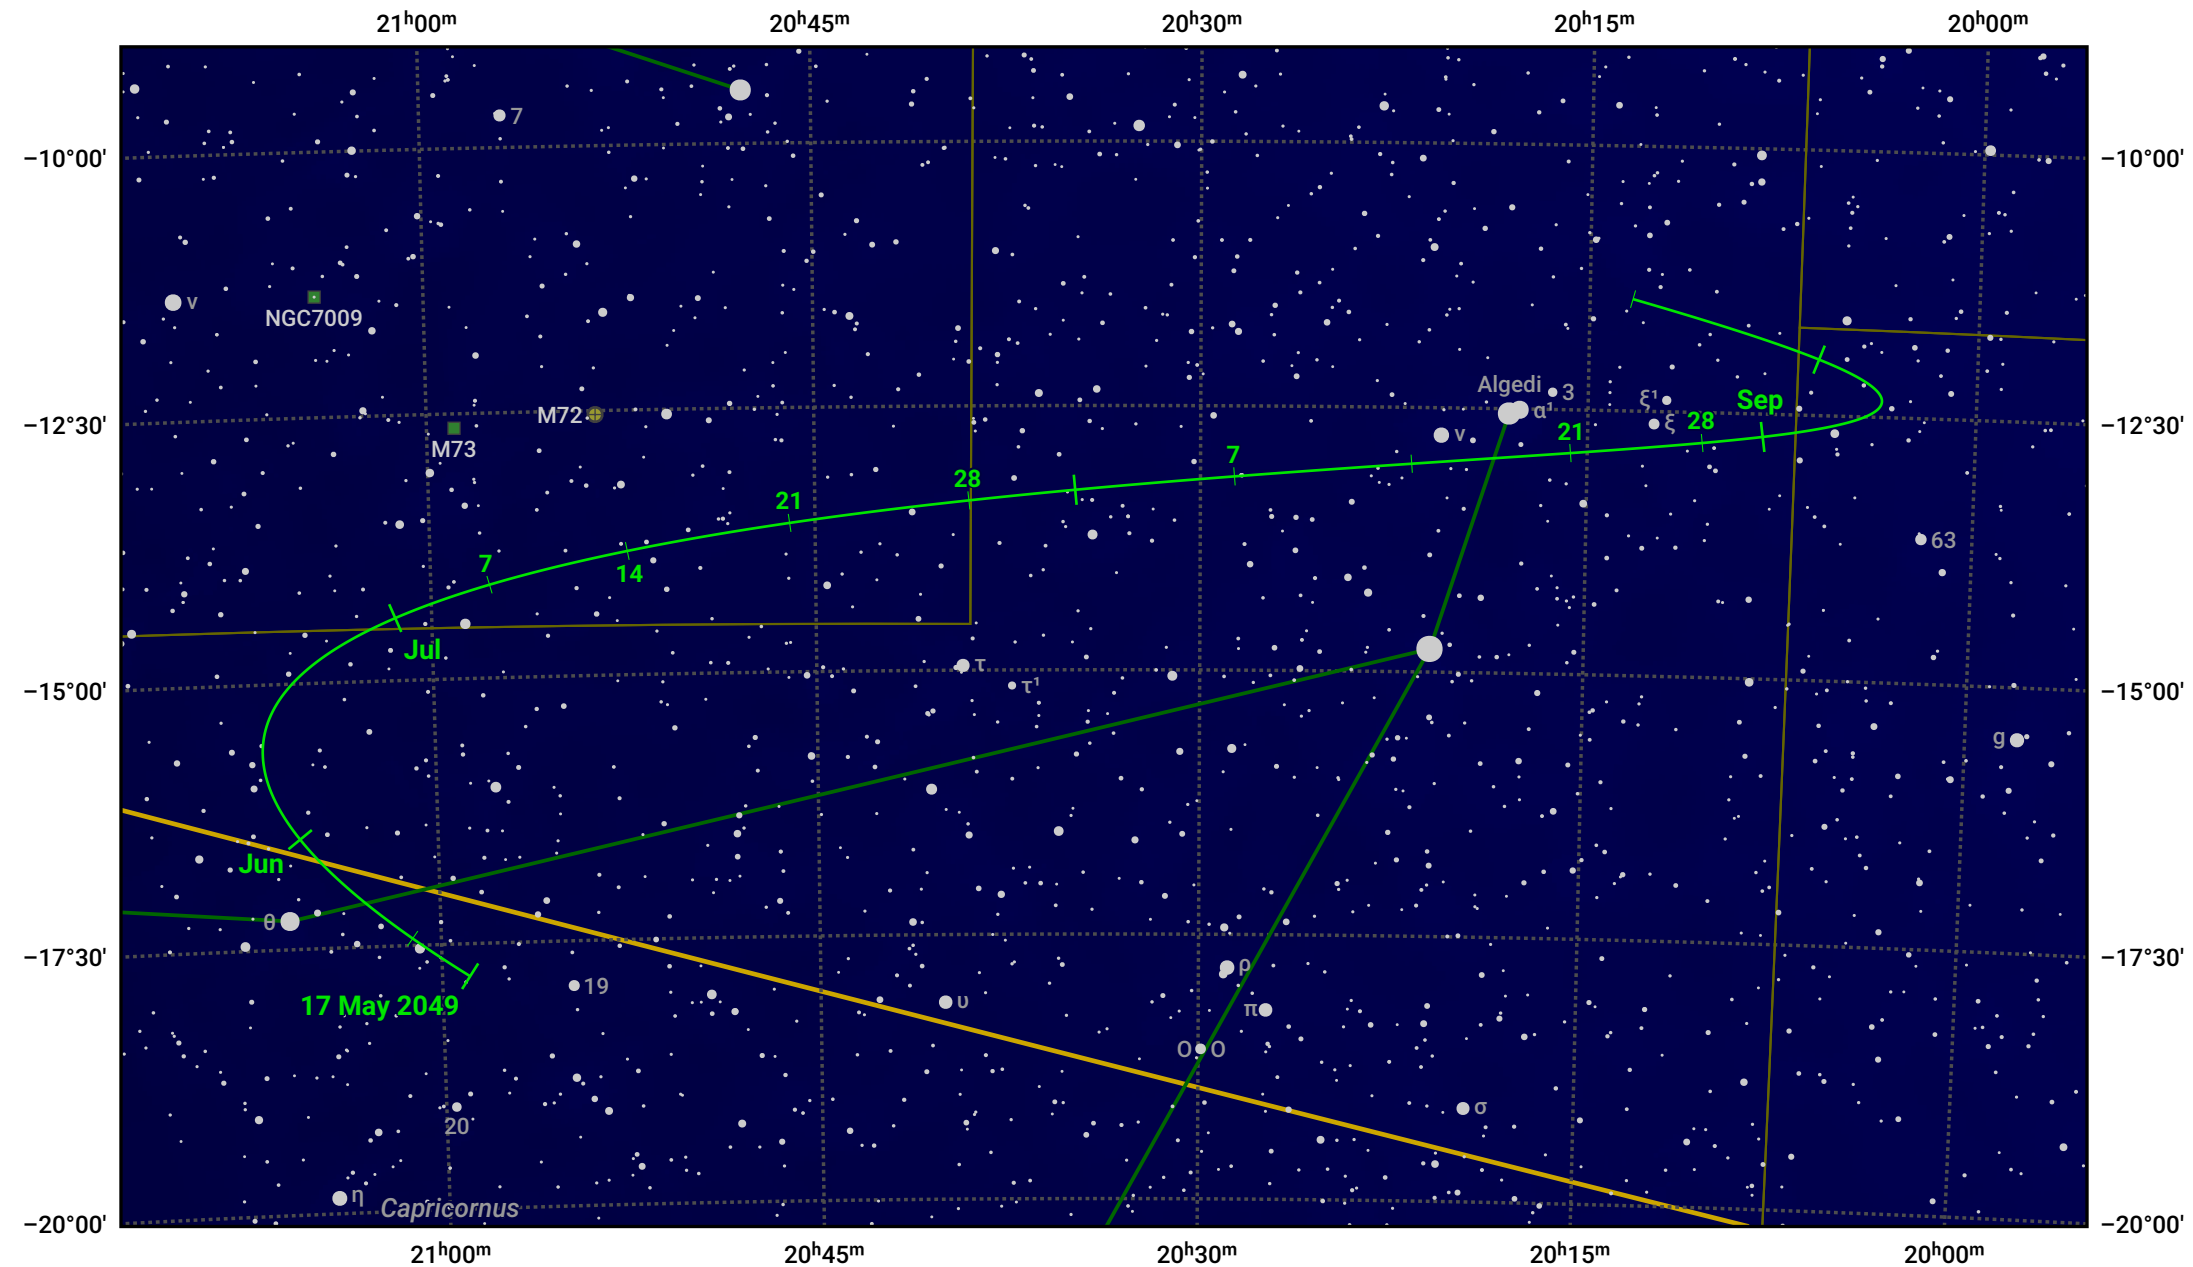

The path of Asteroid 15 Eunomia around opposition on 31 Jul 2049

© Dominic Ford 2011–2024. Date markers placed at midnight UTC. Downloaded from <https://in-the-sky.org>

Magnitude scale: 10.0 9.0 8.0 7.0 6.0 5.0 4.0 3.0

— Ecliptic Plane

Galaxy Bright nebula Open cluster Globular cluster

Date	Mag	Phase
2049 Jun 1	10.0	97%
2049 Jul 1	9.3	99%
2049 Aug 1	8.5	100%
2049 Sep 1	9.1	98%
2049 Oct 1	9.6	96%