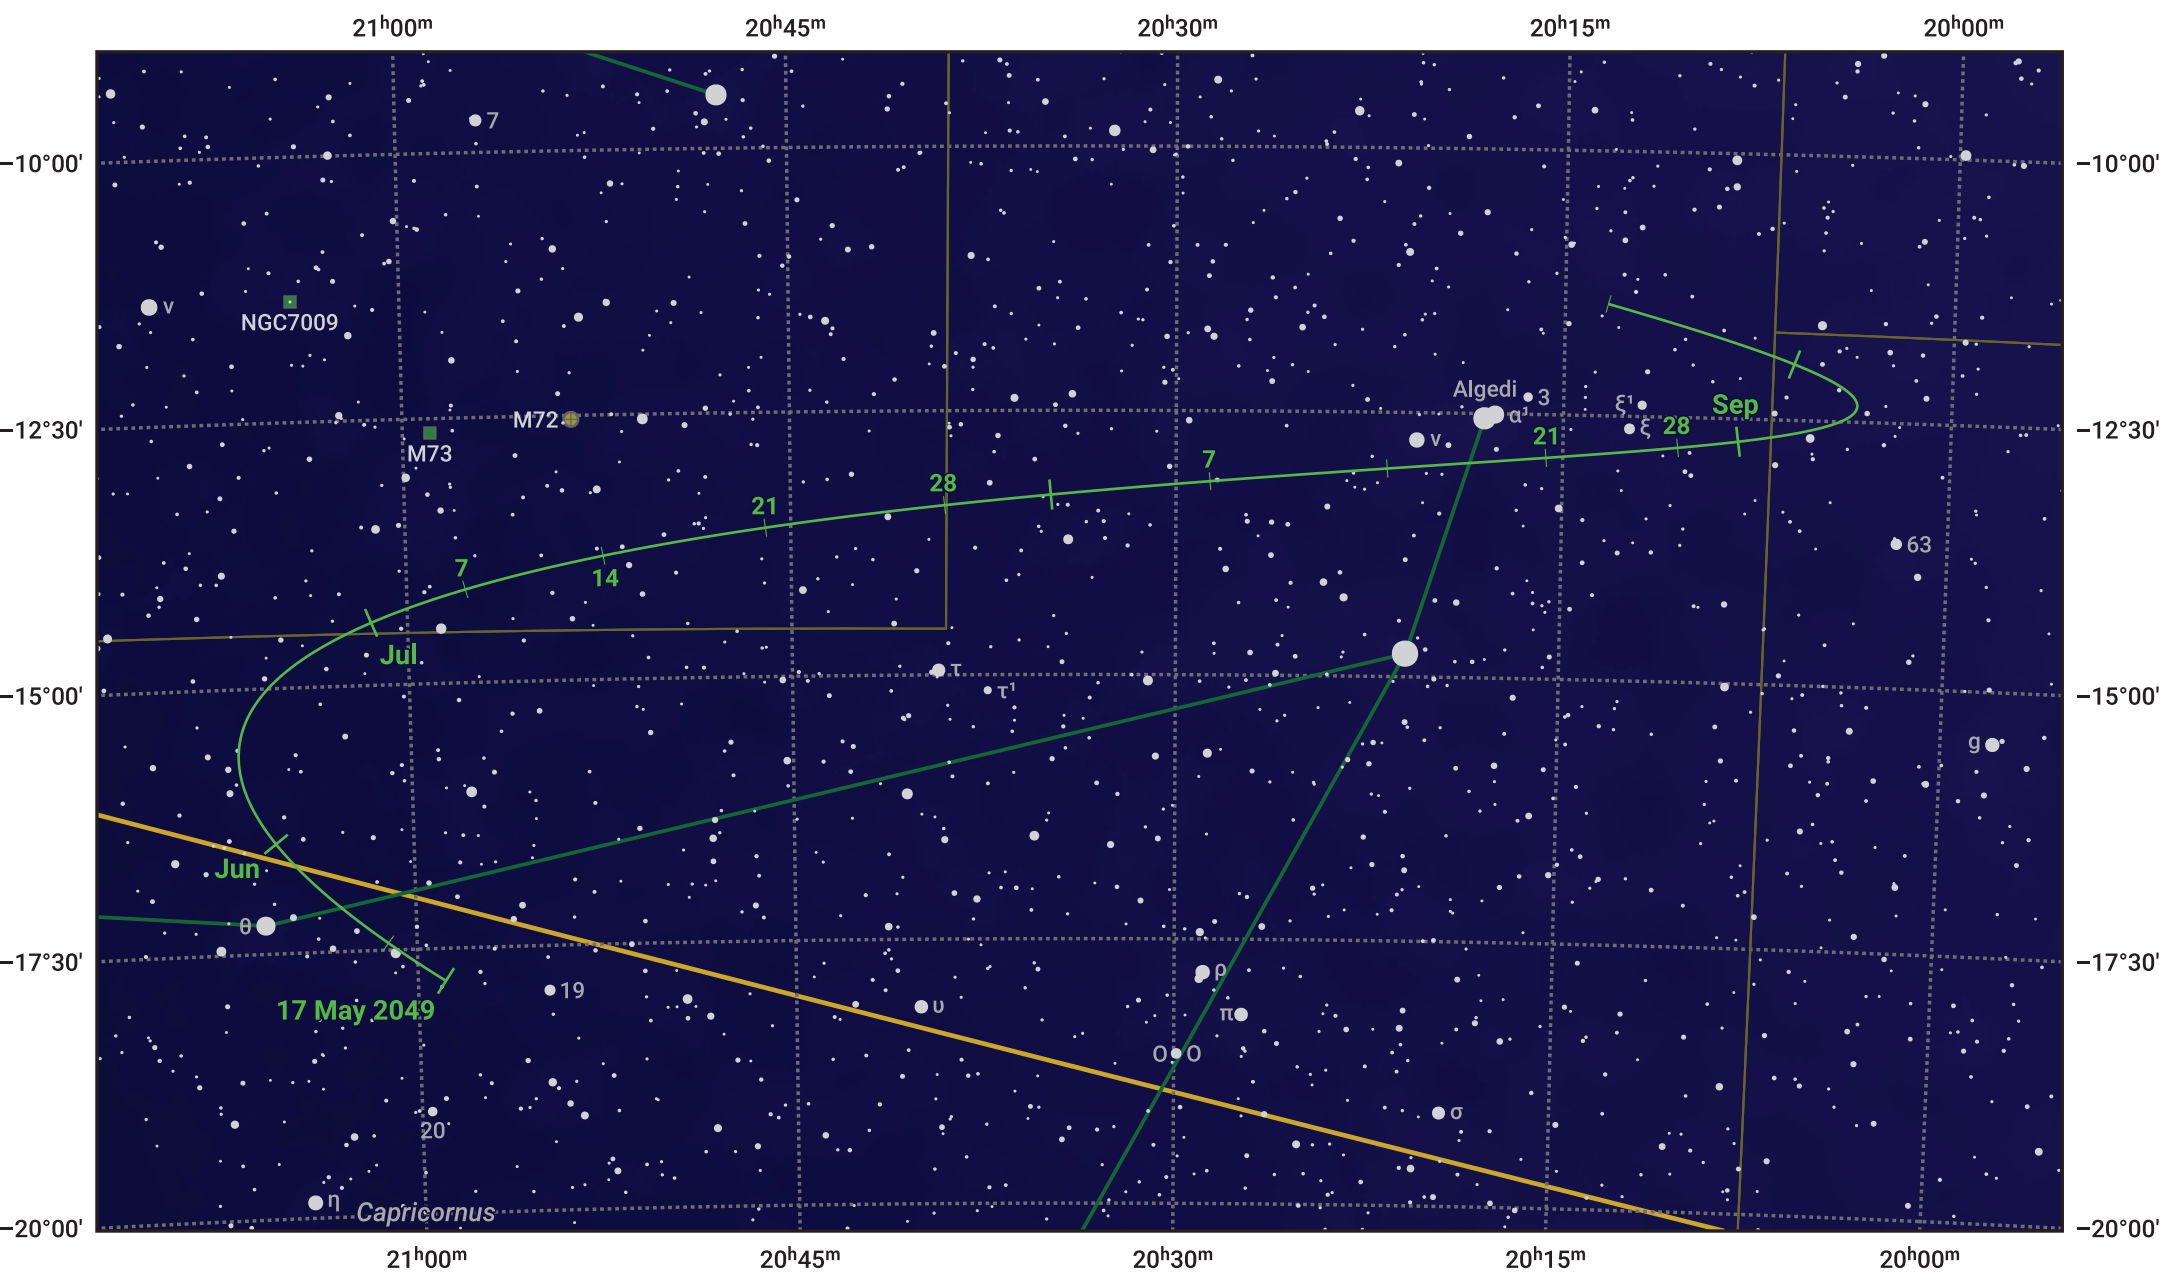

The path of Asteroid 15 Eunomia around opposition on 31 Jul 2049

© Dominic Ford 2011–2024. Date markers placed at midnight UTC. Downloaded from <https://in-the-sky.org>

Magnitude scale: 10.0 9.0 8.0 7.0 6.0 5.0 4.0 3.0

— Ecliptic Plane

- Galaxy
- Bright nebula
- Open cluster
- Globular cluster

Date	Mag	Phase
2049 Jun 1	10.0	97%
2049 Jul 1	9.3	99%
2049 Aug 1	8.5	100%
2049 Sep 1	9.1	98%
2049 Oct 1	9.6	96%