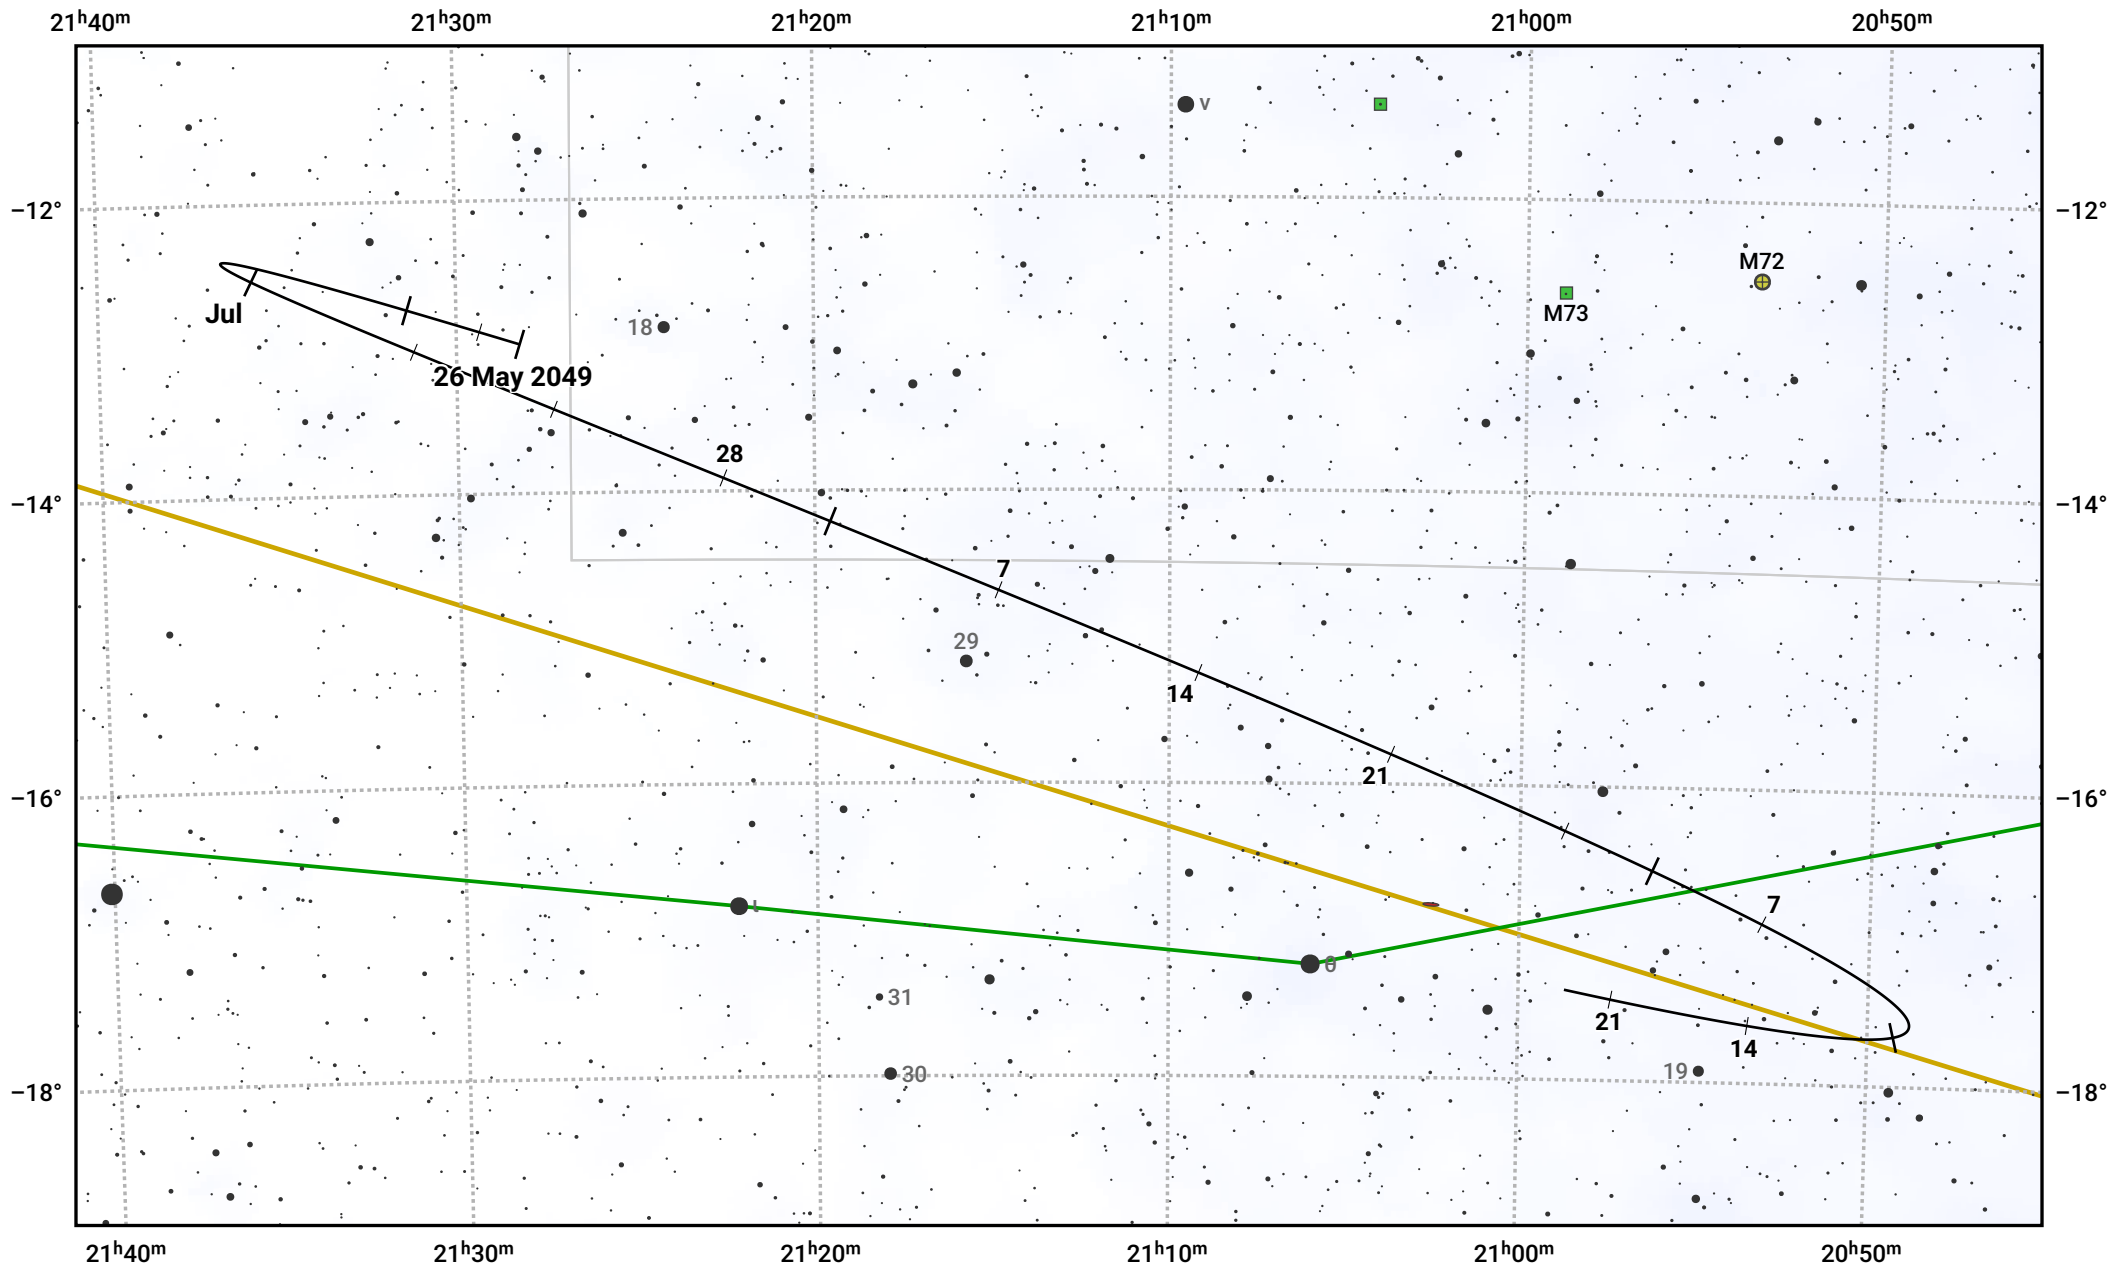

The path of Asteroid 16 Psyche around opposition on 9 Aug 2049

© Dominic Ford 2011–2024. Date markers placed at midnight UTC. Downloaded from <https://in-the-sky.org>

Magnitude scale: 11.0 10.0 9.0 8.0 7.0 6.0 5.0 4.0 3.0

— Ecliptic Plane

● Galaxy
 ■ Bright nebula
 ● Open cluster
 ⊕ Globular cluster

Date	Mag
2049 Jun 1	11.2
2049 Jul 1	10.6
2049 Jul 15	10.3
2049 Aug 1	9.9
2049 Sep 1	10.2
2049 Oct 1	10.8