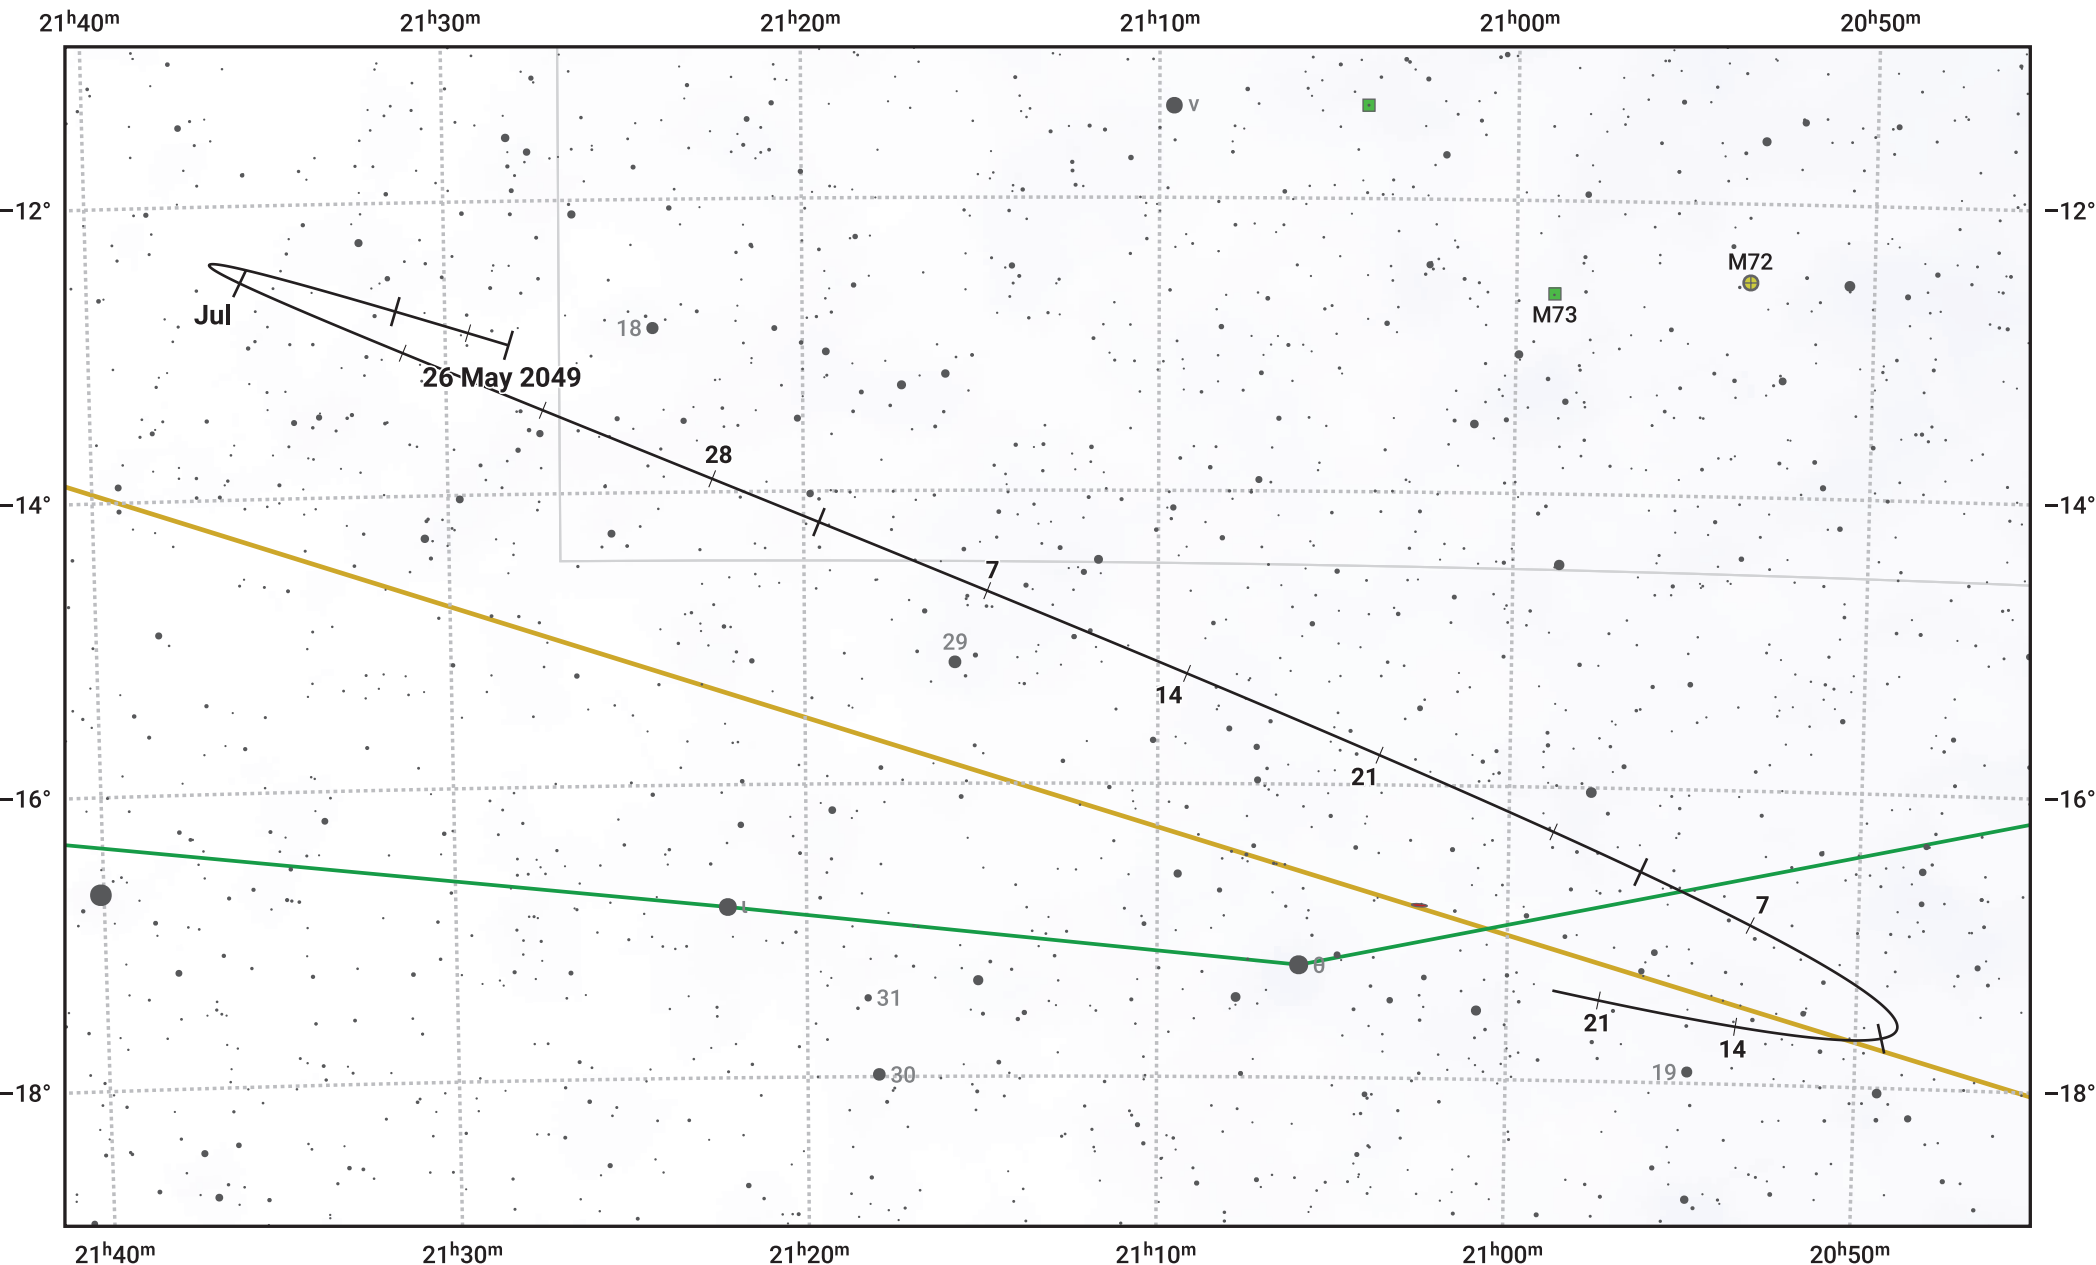

The path of Asteroid 16 Psyche around opposition on 9 Aug 2049

© Dominic Ford 2011–2024. Date markers placed at midnight UTC. Downloaded from <https://in-the-sky.org>

Magnitude scale: 11.0 10.0 9.0 8.0 7.0 6.0 5.0 4.0 3.0

— Ecliptic Plane

● Galaxy
 ■ Bright nebula
 ● Open cluster
 ⊕ Globular cluster

Date	Mag
2049 Jun 1	11.2
2049 Jul 1	10.6
2049 Jul 15	10.3
2049 Aug 1	9.9
2049 Sep 1	10.2
2049 Oct 1	10.8