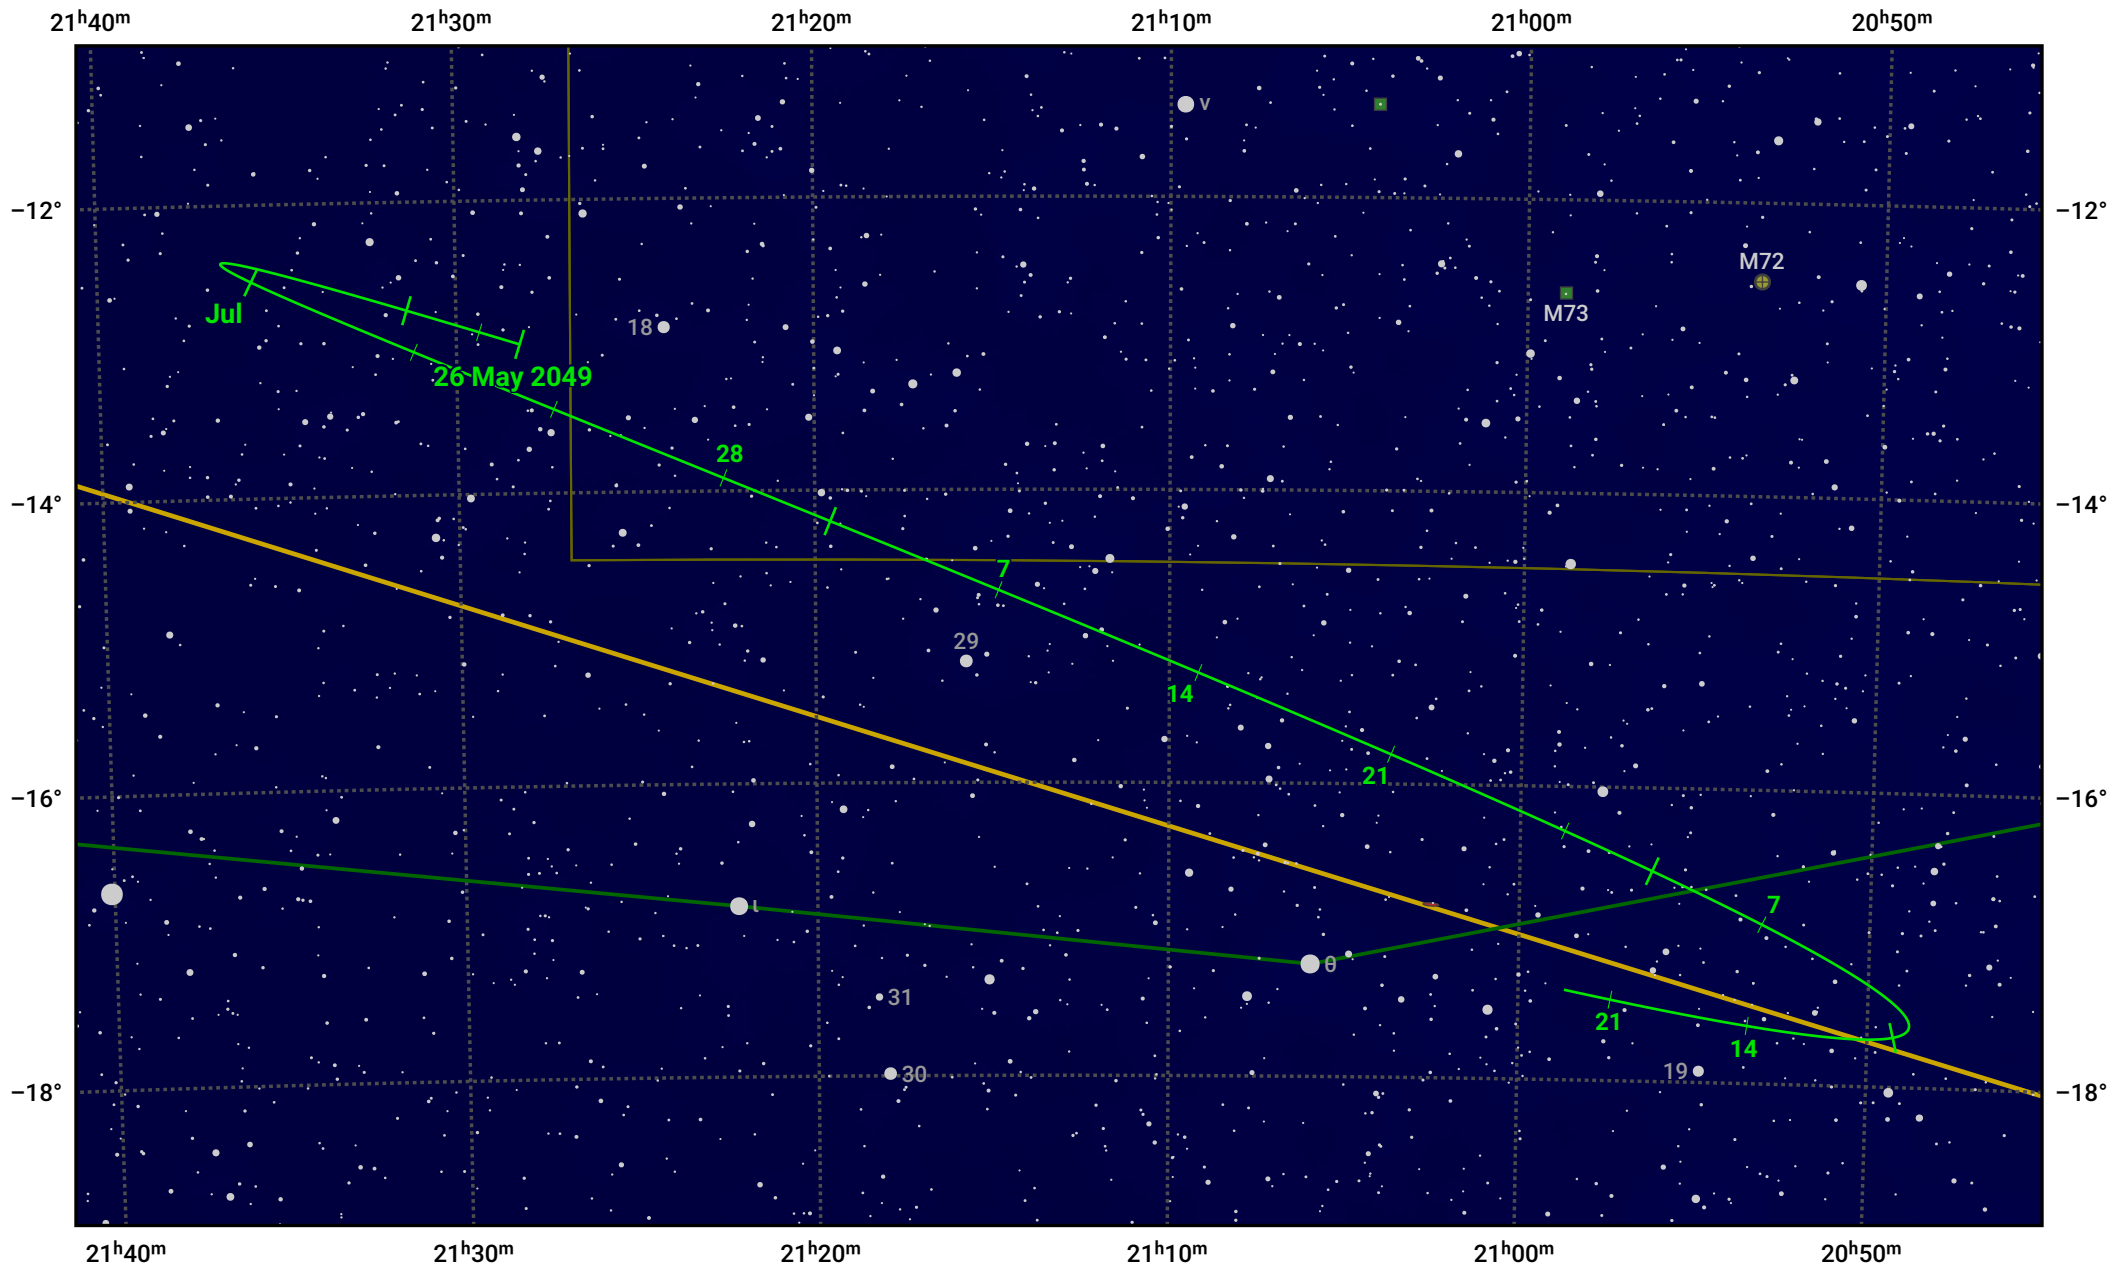

The path of Asteroid 16 Psyche around opposition on 9 Aug 2049

© Dominic Ford 2011–2024. Date markers placed at midnight UTC. Downloaded from <https://in-the-sky.org>

Magnitude scale: 11.0 10.0 9.0 8.0 7.0 6.0 5.0 4.0 3.0

— Ecliptic Plane

Galaxy Bright nebula Open cluster Globular cluster

Date	Mag
2049 Jun 1	11.2
2049 Jul 1	10.6
2049 Jul 15	10.3
2049 Aug 1	9.9
2049 Sep 1	10.2
2049 Oct 1	10.8