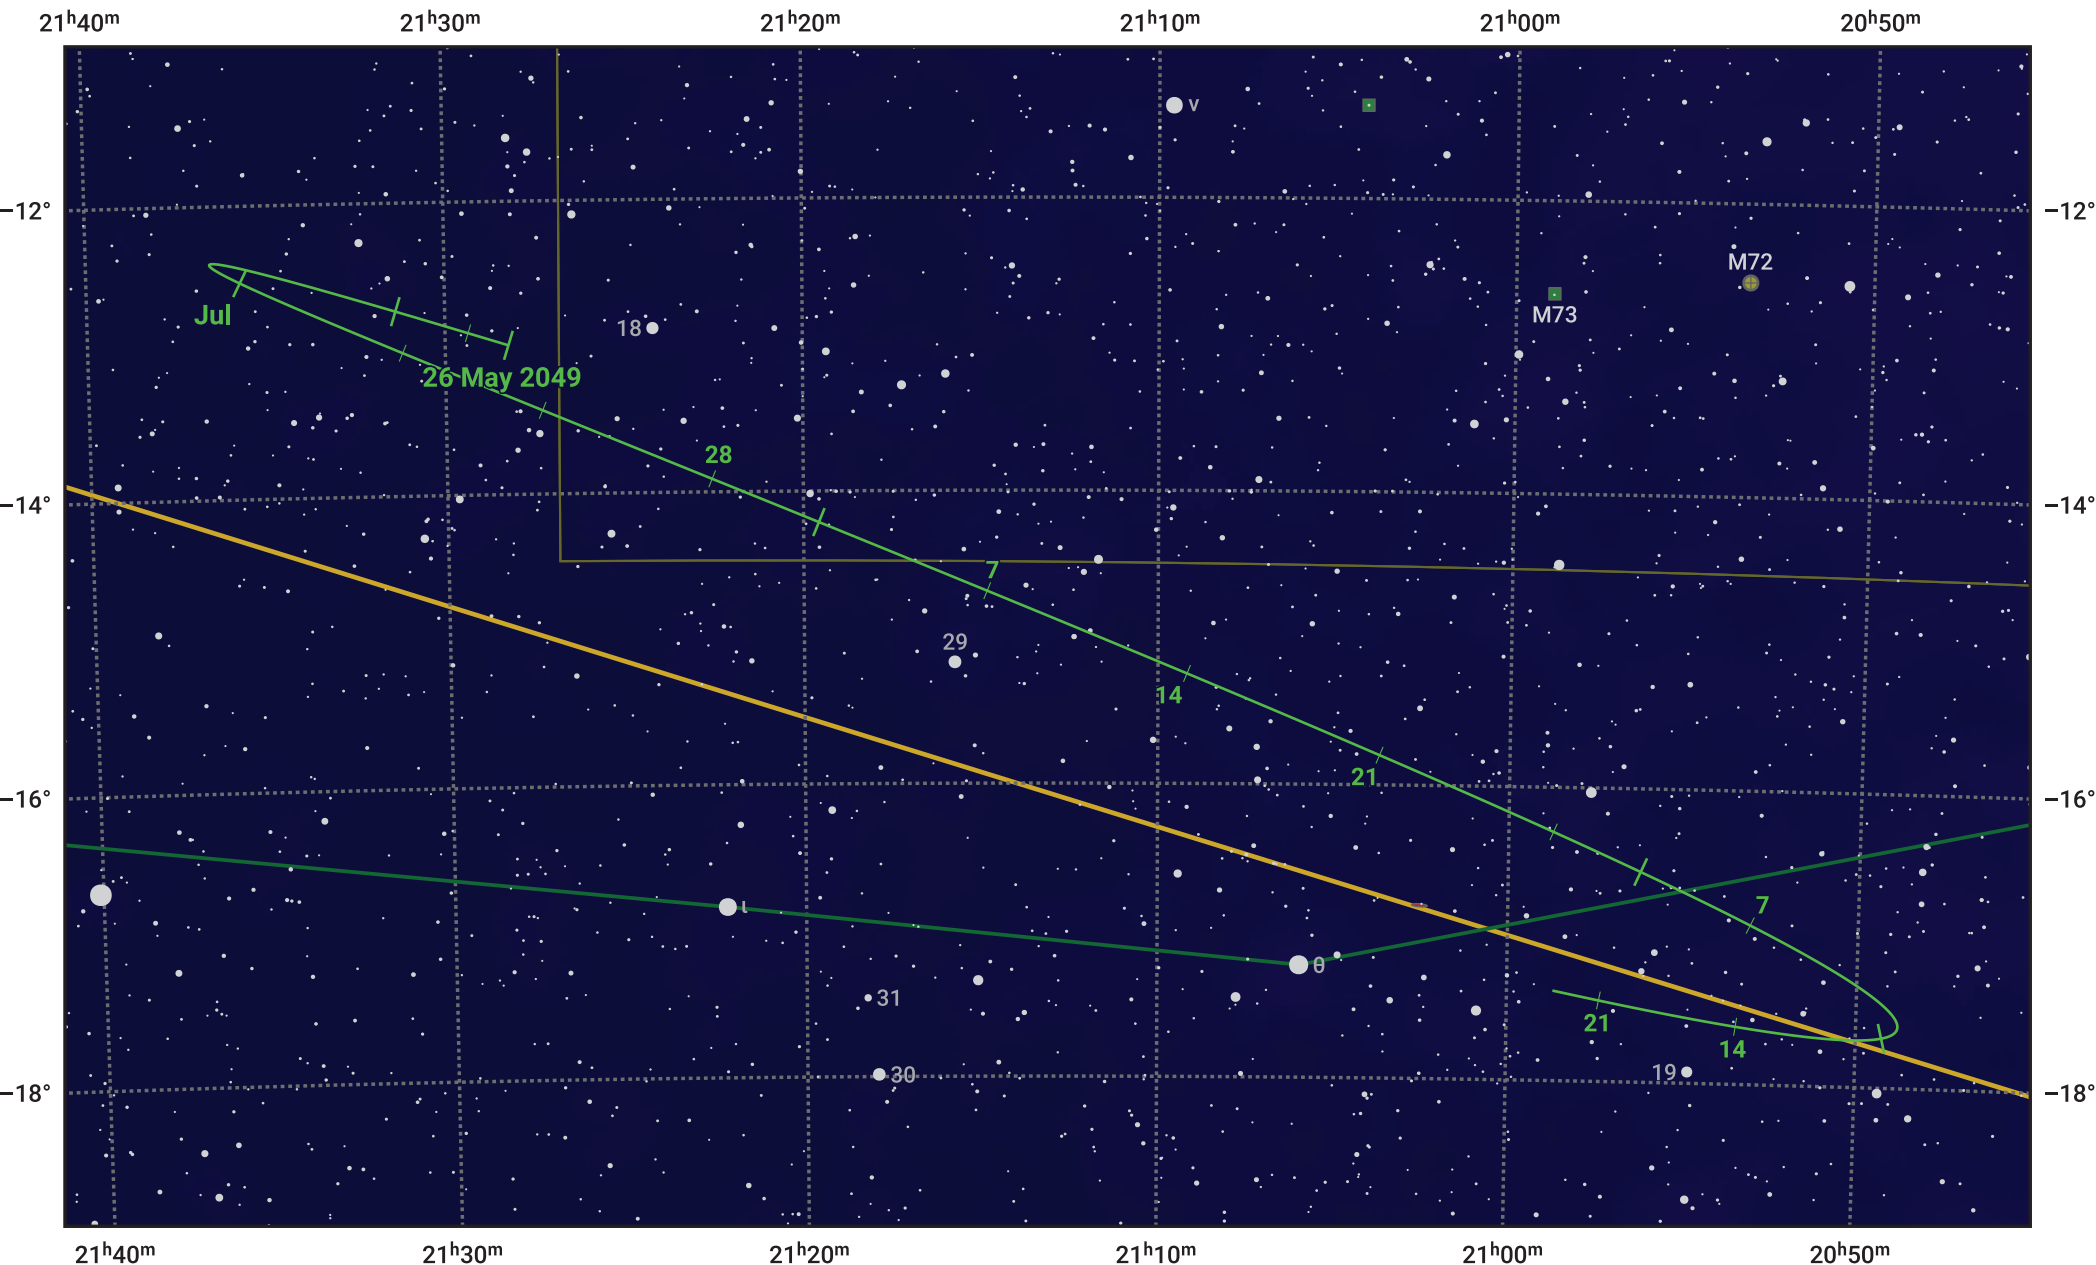

The path of Asteroid 16 Psyche around opposition on 9 Aug 2049

© Dominic Ford 2011–2024. Date markers placed at midnight UTC. Downloaded from <https://in-the-sky.org>

Magnitude scale: 11.0 10.0 9.0 8.0 7.0 6.0 5.0 4.0 3.0

— Ecliptic Plane

Galaxy Bright nebula Open cluster Globular cluster

Date	Mag
2049 Jun 1	11.2
2049 Jul 1	10.6
2049 Jul 15	10.3
2049 Aug 1	9.9
2049 Sep 1	10.2
2049 Oct 1	10.8