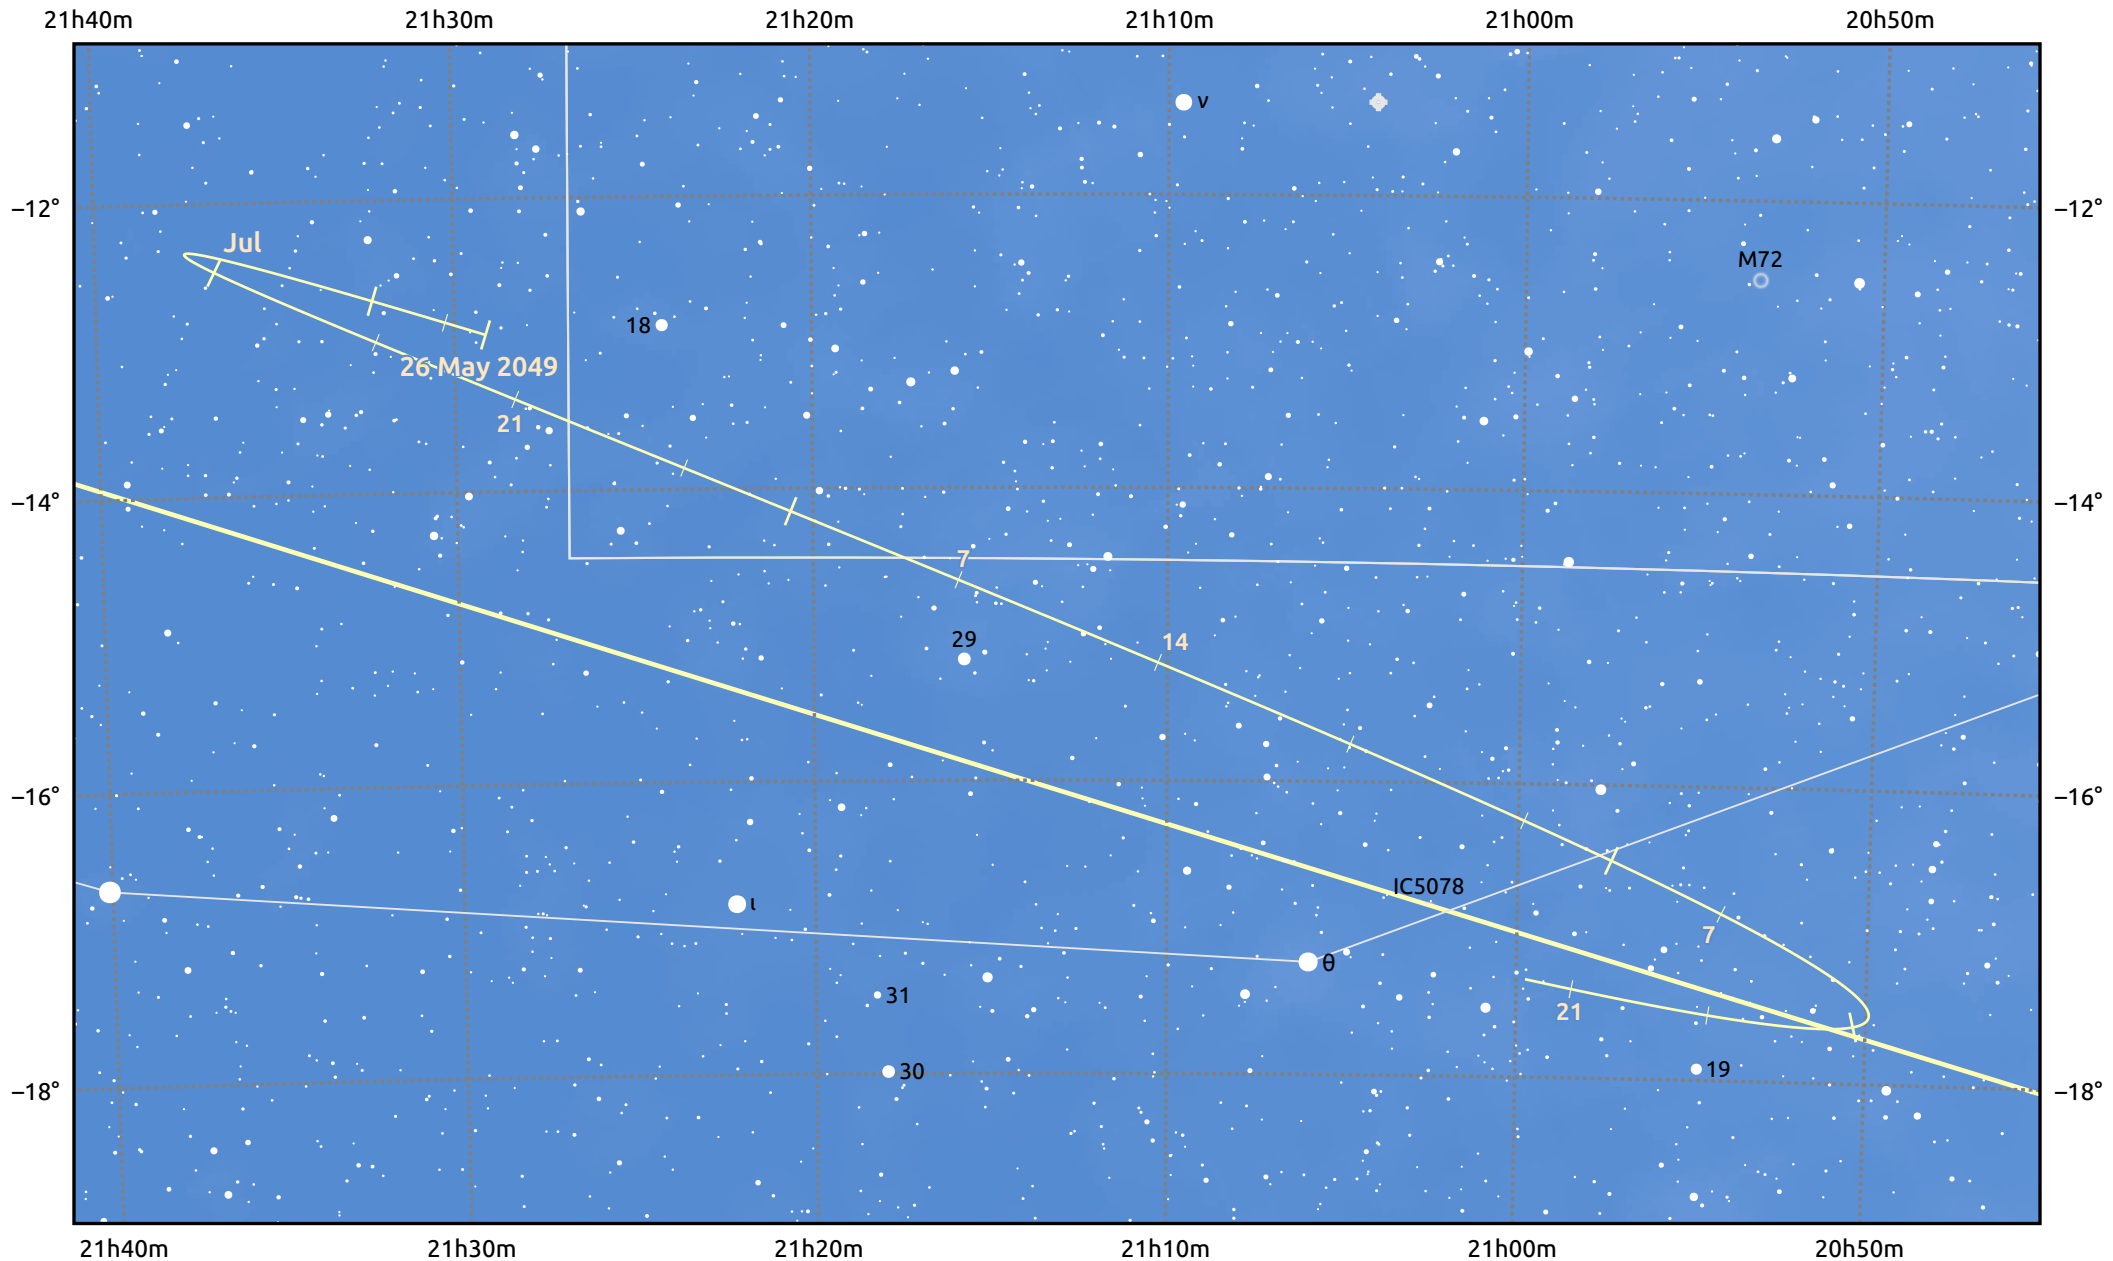

# The path of Asteroid 16 Psyche around opposition on 9 Aug 2049

© Dominic Ford 2011–2025. Date markers placed at midnight UTC. Downloaded from <https://in-the-sky.org>

Magnitude scale: 11.0 10.0 9.0 8.0 7.0 6.0 5.0 4.0 3.0

— Ecliptic Plane

Galaxy    Bright nebula    Open cluster    Globular cluster    Planetary nebula

Date	Mag
2049 Jun 1	11.2
2049 Jul 1	10.6
2049 Jul 15	10.3
2049 Aug 1	9.9
2049 Sep 1	10.2
2049 Oct 1	10.7