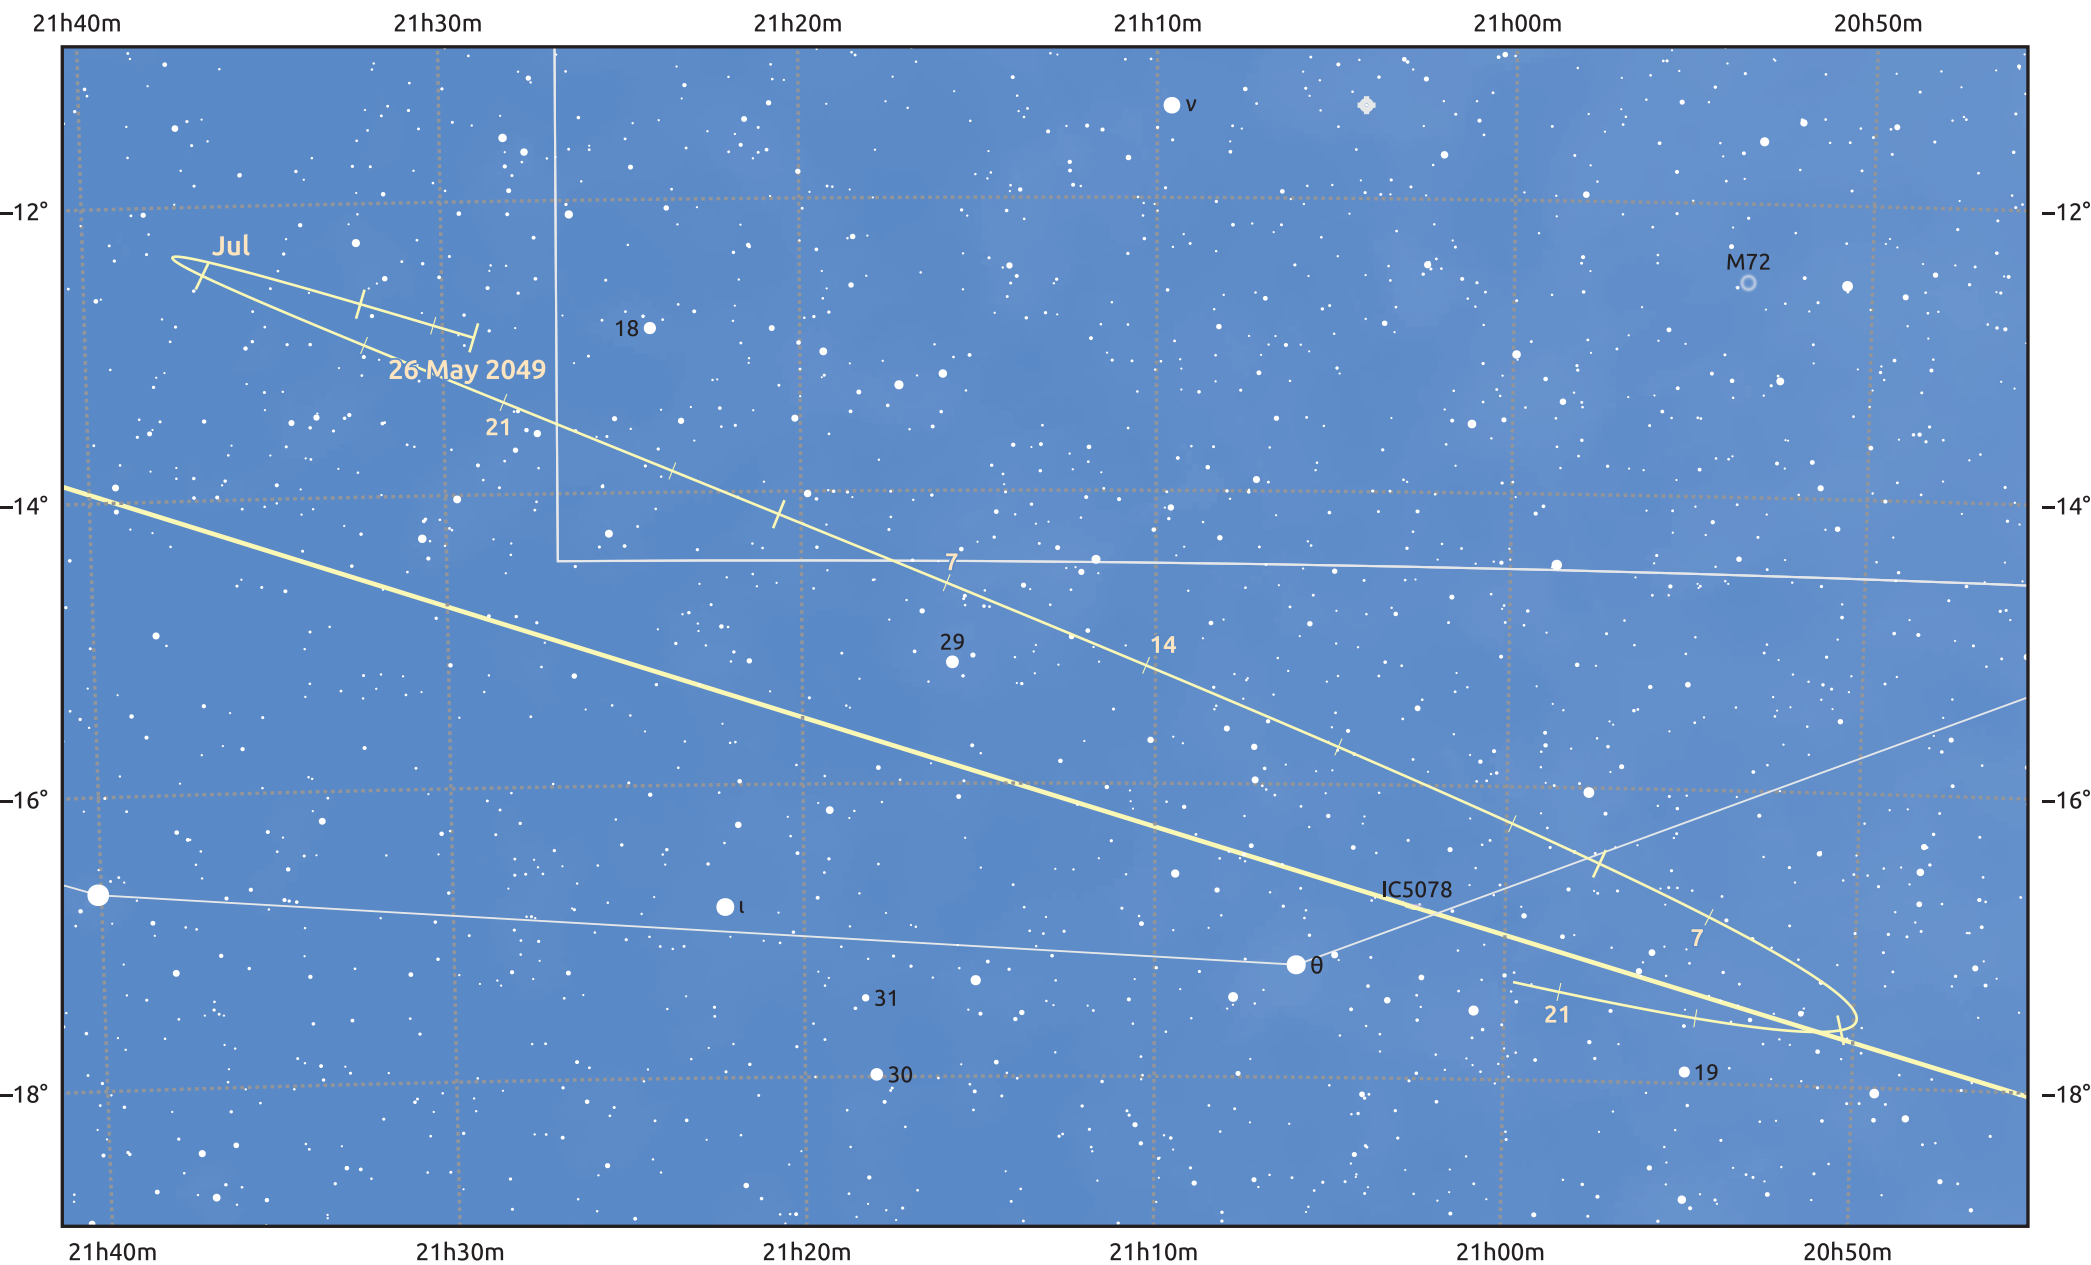

The path of Asteroid 16 Psyche around opposition on 9 Aug 2049

© Dominic Ford 2011–2025. Date markers placed at midnight UTC. Downloaded from <https://in-the-sky.org>

Magnitude scale: 11.0 10.0 9.0 8.0 7.0 6.0 5.0 4.0 3.0

— Ecliptic Plane

Galaxy Bright nebula Open cluster Globular cluster Planetary nebula

Date	Mag
2049 Jun 1	11.2
2049 Jul 1	10.6
2049 Jul 15	10.3
2049 Aug 1	9.9
2049 Sep 1	10.2
2049 Oct 1	10.7