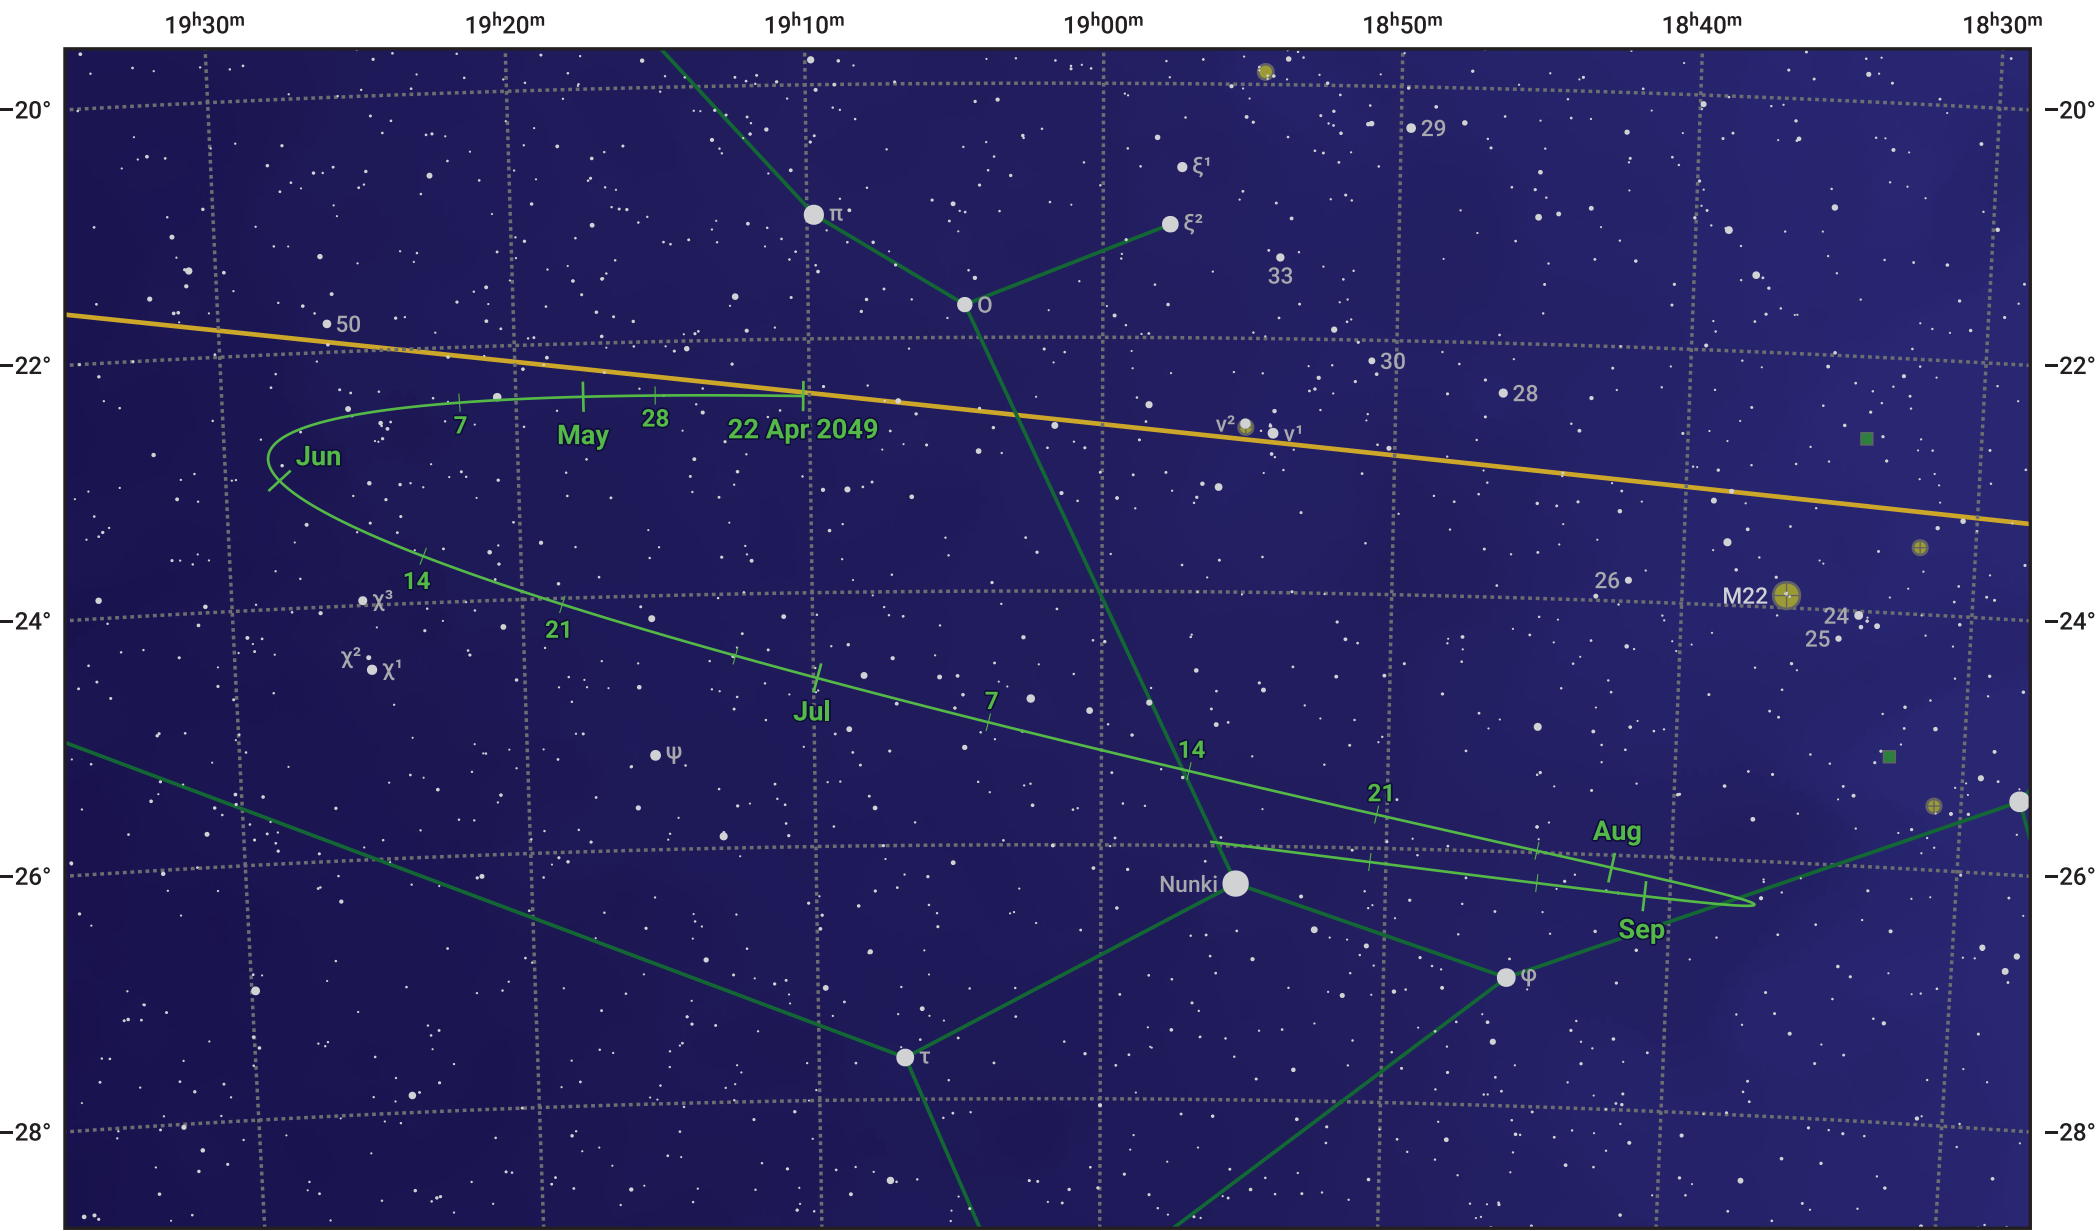

# The path of Asteroid 21 Lutetia around opposition on 6 Jul 2049

© Dominic Ford 2011–2024. Date markers placed at midnight UTC. Downloaded from <https://in-the-sky.org>

Magnitude scale: 10.0 9.0 8.0 7.0 6.0 5.0 4.0 3.0 2.0

— Ecliptic Plane

● Galaxy    
 ■ Bright nebula    
 ● Open cluster    
 ⊕ Globular cluster

Date	Mag	Phase
2049 May 1	11.5	95%
2049 Jun 1	10.7	98%
2049 Jun 3	10.6	98%
2049 Jul 1	9.7	100%
2049 Jul 4	9.6	100%
2049 Aug 1	10.2	99%
2049 Aug 18	10.6	97%
2049 Sep 1	10.9	95%