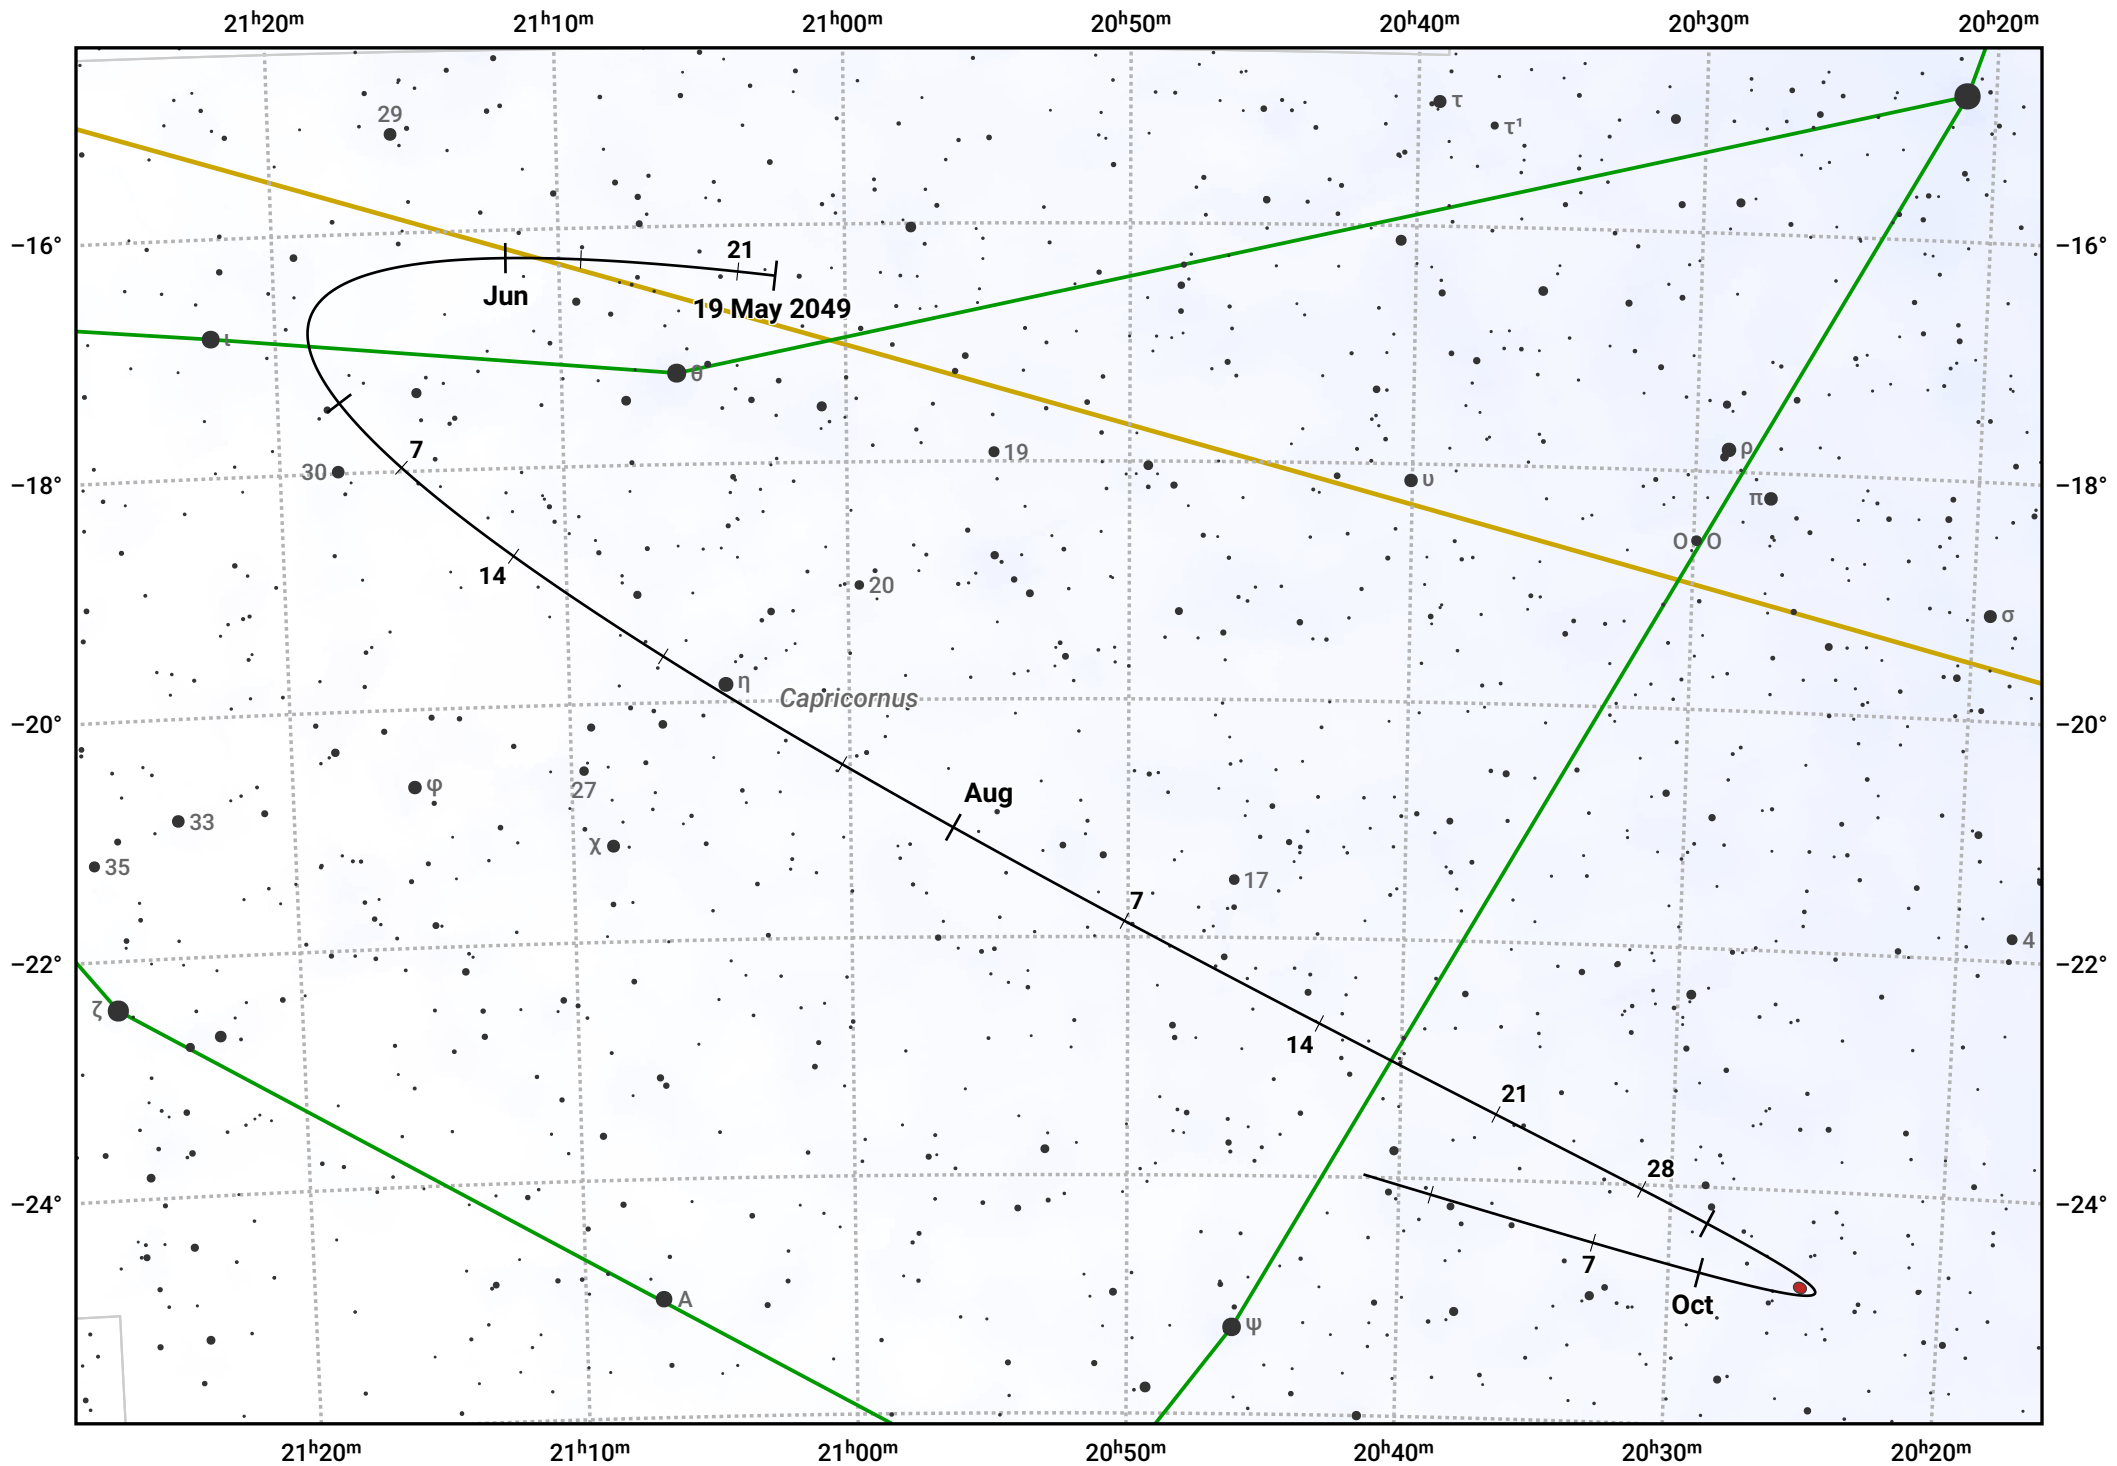

The path of Asteroid 8 Flora around opposition on 2 Aug 2049

© Dominic Ford 2011–2024. Date markers placed at midnight UTC. Downloaded from <https://in-the-sky.org>

Magnitude scale: 10.0 9.0 8.0 7.0 6.0 5.0 4.0 3.0

— Ecliptic Plane

● Galaxy
 ■ Bright nebula
 ● Open cluster
 ⊕ Globular cluster

Date	Mag	Phase
2049 Jun 1	10.5	96%
2049 Jun 29	9.8	98%
2049 Jul 1	9.7	98%
2049 Jul 30	8.8	100%
2049 Aug 1	8.7	100%
2049 Sep 1	9.4	98%
2049 Sep 19	9.8	96%
2049 Oct 1	10.0	95%