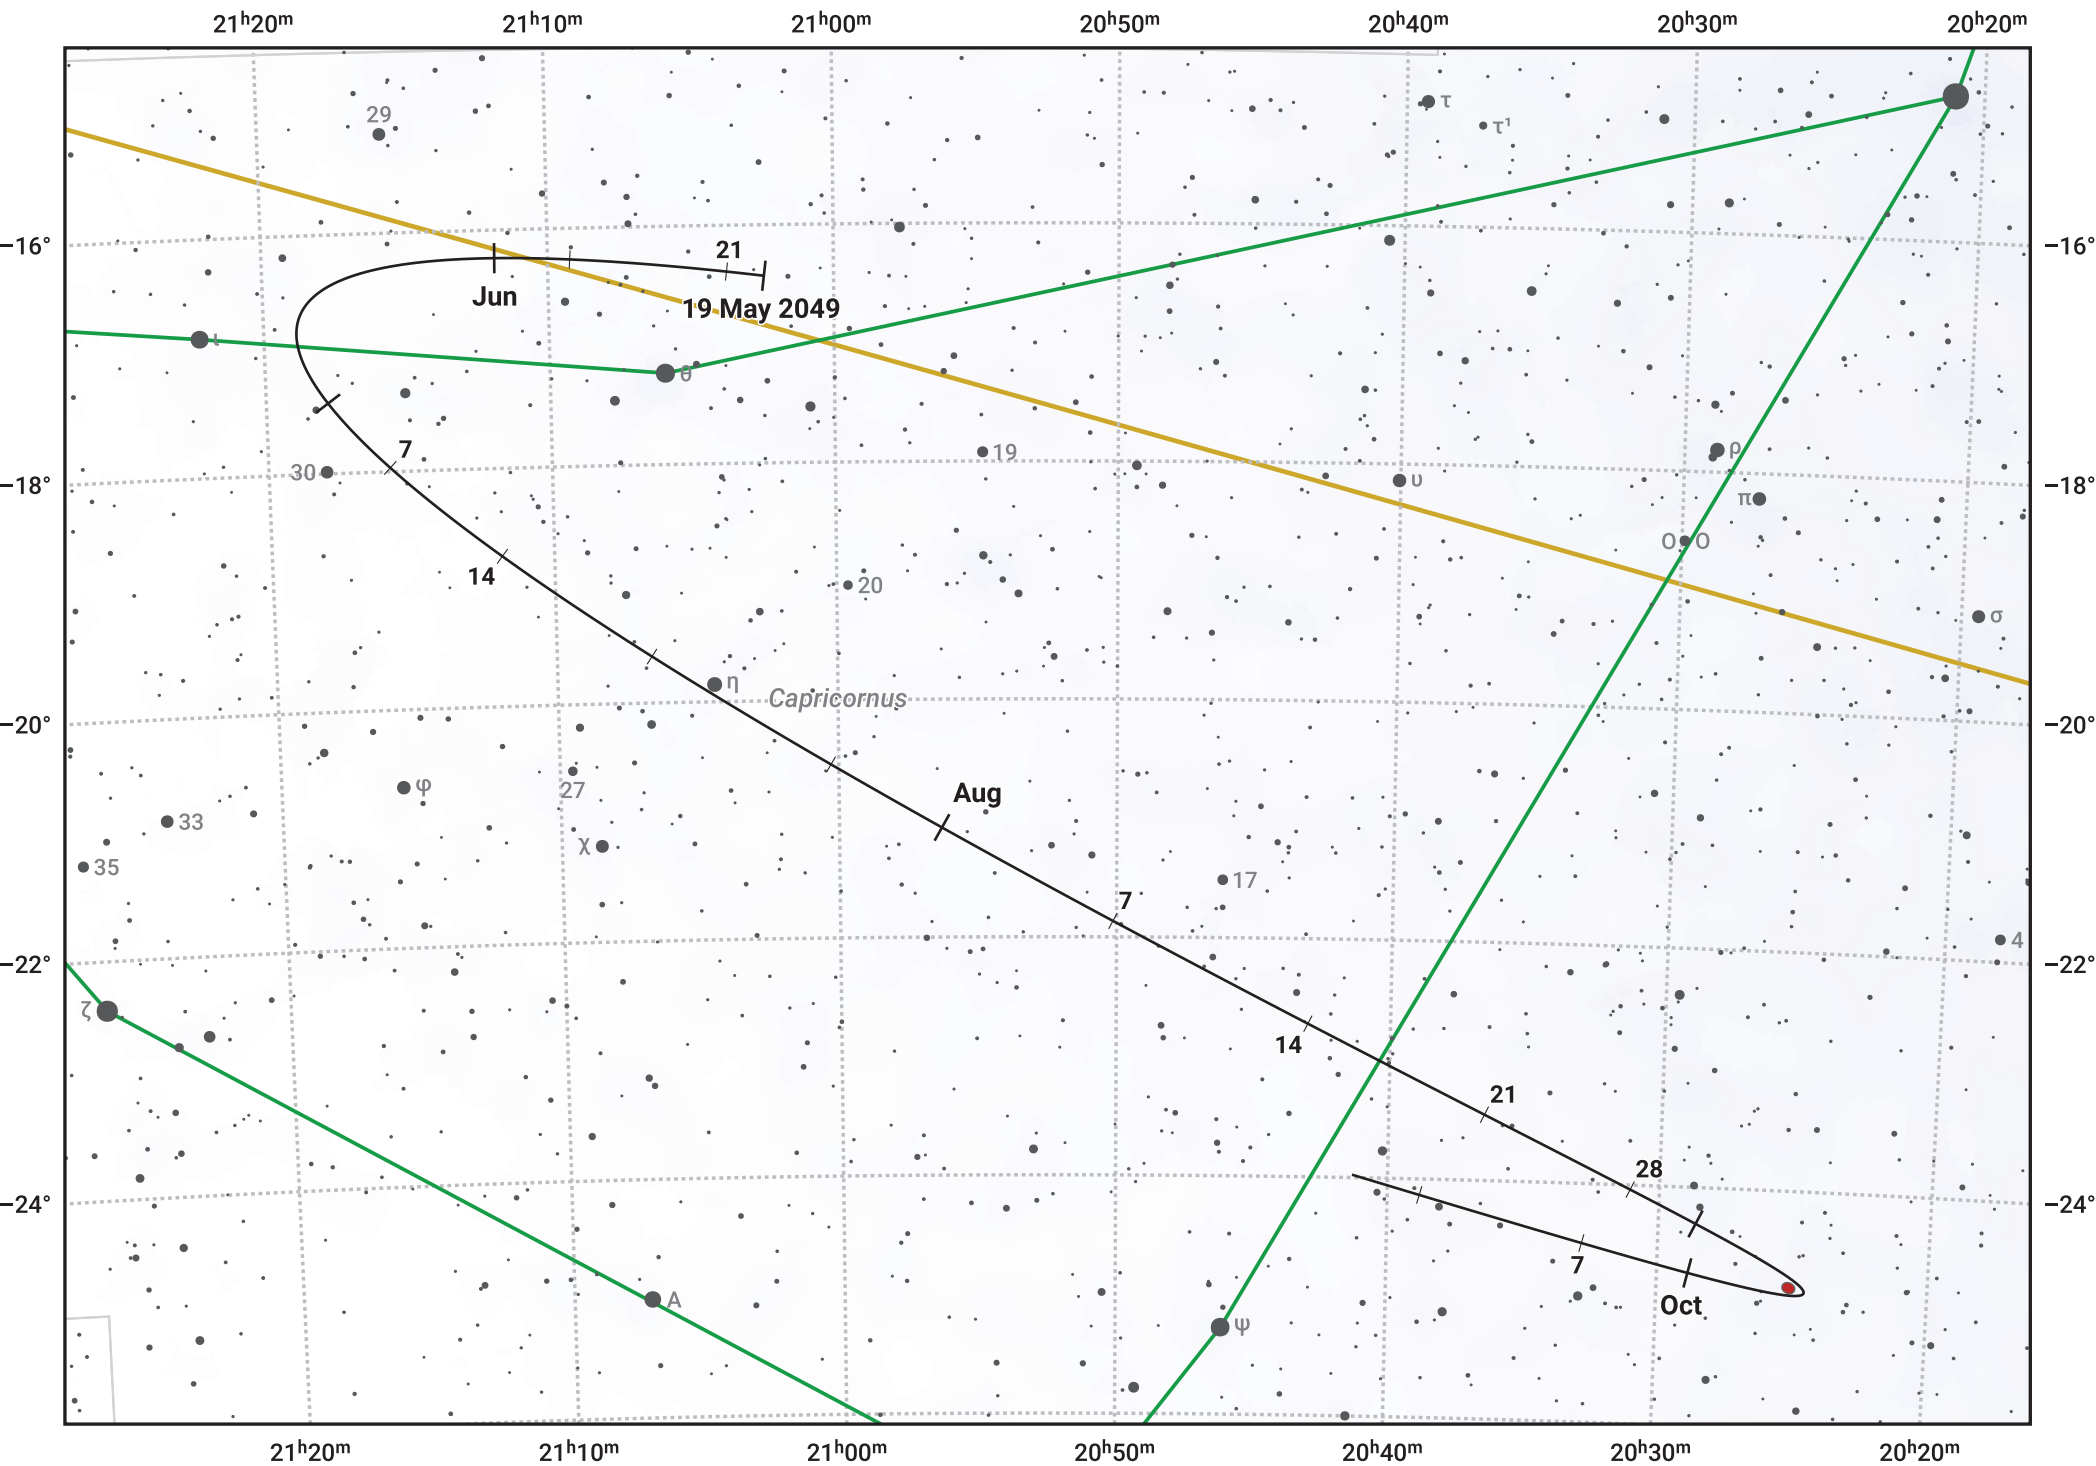

The path of Asteroid 8 Flora around opposition on 2 Aug 2049

© Dominic Ford 2011–2024. Date markers placed at midnight UTC. Downloaded from <https://in-the-sky.org>

Magnitude scale: 10.0 9.0 8.0 7.0 6.0 5.0 4.0 3.0

— Ecliptic Plane

● Galaxy ■ Bright nebula ● Open cluster ● Globular cluster

| Date | Mag | Phase |
|-------------|------|-------|
| 2049 Jun 1 | 10.5 | 96% |
| 2049 Jun 29 | 9.8 | 98% |
| 2049 Jul 1 | 9.7 | 98% |
| 2049 Jul 30 | 8.8 | 100% |
| 2049 Aug 1 | 8.7 | 100% |
| 2049 Sep 1 | 9.4 | 98% |
| 2049 Sep 19 | 9.8 | 96% |
| 2049 Oct 1 | 10.0 | 95% |