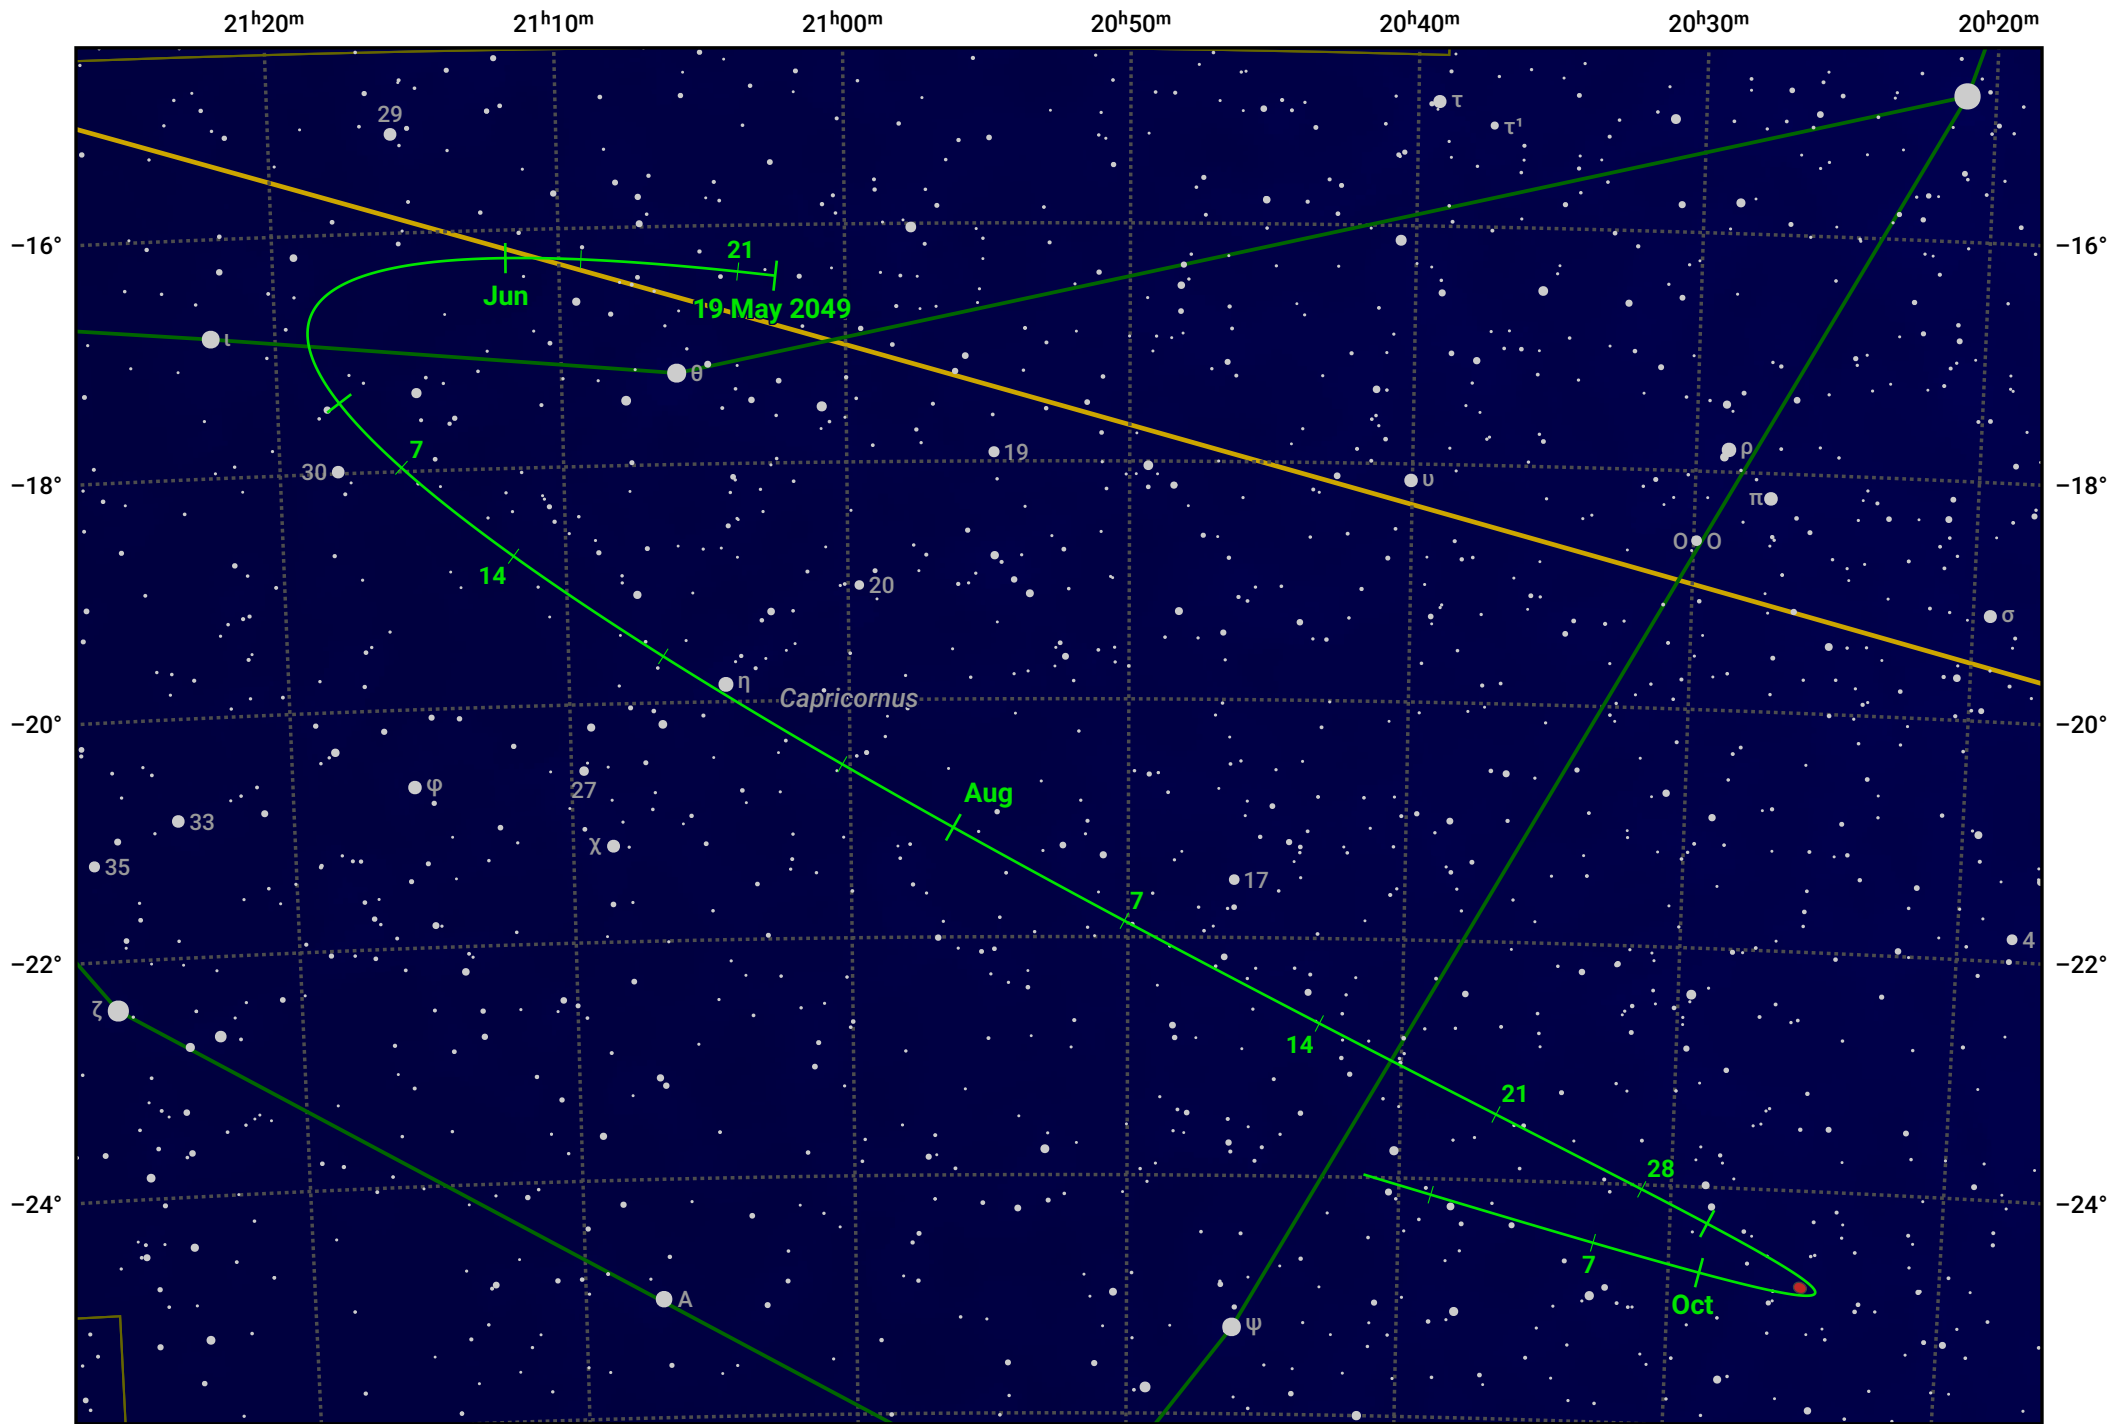

# The path of Asteroid 8 Flora around opposition on 2 Aug 2049

© Dominic Ford 2011–2024. Date markers placed at midnight UTC. Downloaded from <https://in-the-sky.org>

Magnitude scale: 10.0 9.0 8.0 7.0 6.0 5.0 4.0 3.0

— Ecliptic Plane

Galaxy    Bright nebula    Open cluster    Globular cluster

Date	Mag	Phase
2049 Jun 1	10.5	96%
2049 Jun 29	9.8	98%
2049 Jul 1	9.7	98%
2049 Jul 30	8.8	100%
2049 Aug 1	8.7	100%
2049 Sep 1	9.4	98%
2049 Sep 19	9.8	96%
2049 Oct 1	10.0	95%