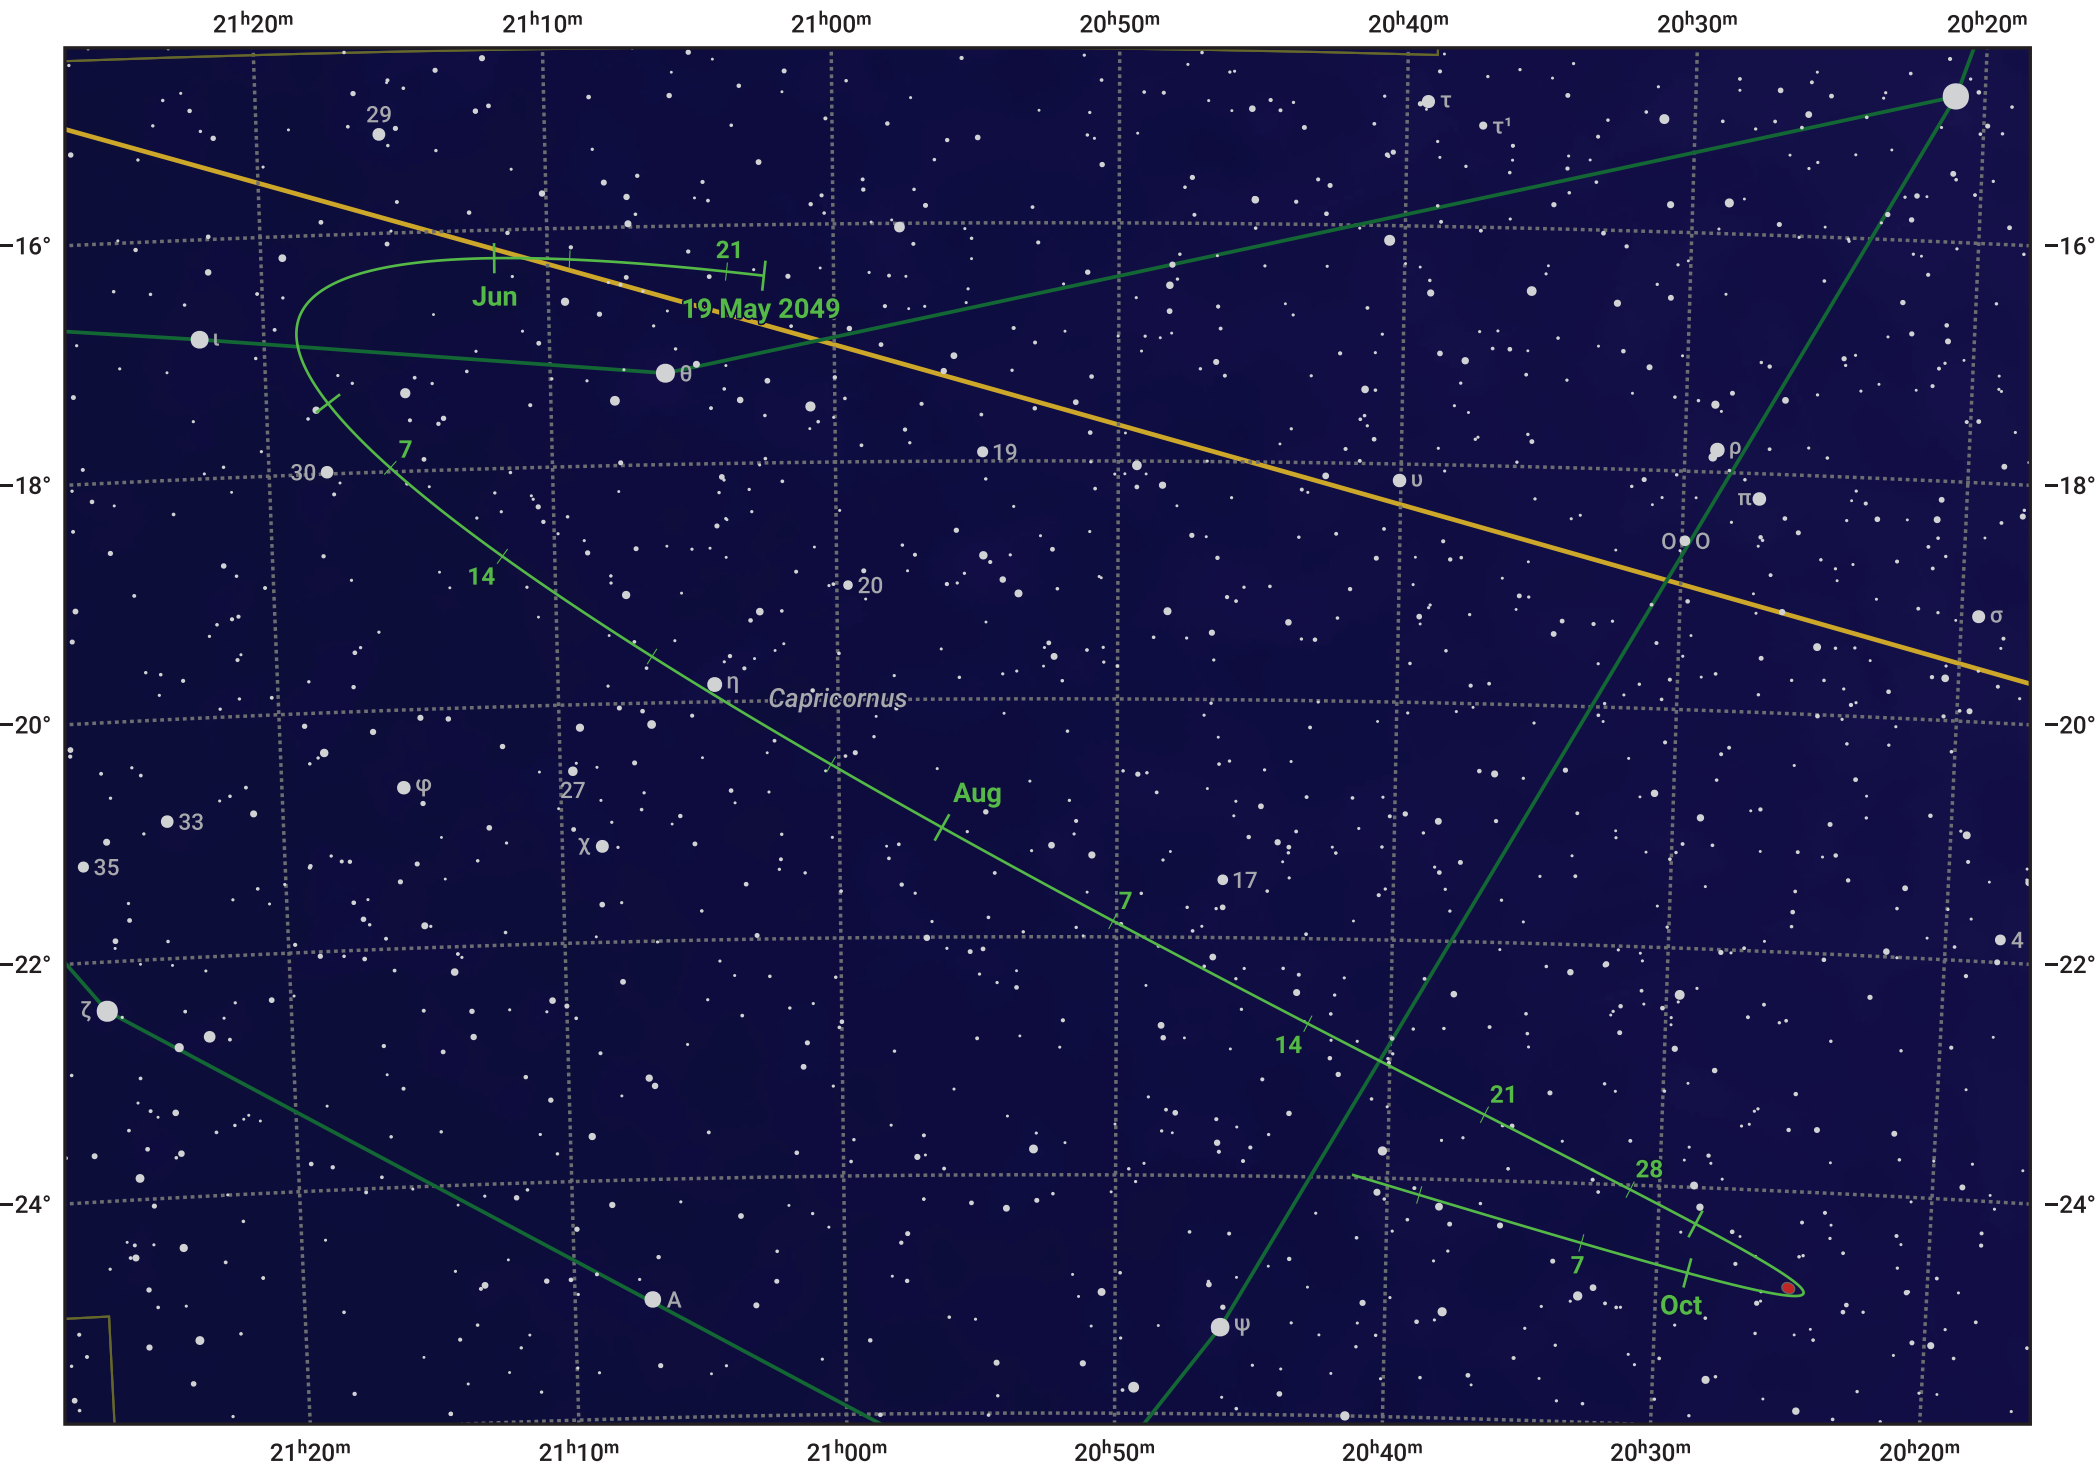

# The path of Asteroid 8 Flora around opposition on 2 Aug 2049

© Dominic Ford 2011–2024. Date markers placed at midnight UTC. Downloaded from <https://in-the-sky.org>

Magnitude scale: 10.0 9.0 8.0 7.0 6.0 5.0 4.0 3.0

— Ecliptic Plane

● Galaxy    ■ Bright nebula    ● Open cluster    ● Globular cluster

Date	Mag	Phase
2049 Jun 1	10.5	96%
2049 Jun 29	9.8	98%
2049 Jul 1	9.7	98%
2049 Jul 30	8.8	100%
2049 Aug 1	8.7	100%
2049 Sep 1	9.4	98%
2049 Sep 19	9.8	96%
2049 Oct 1	10.0	95%