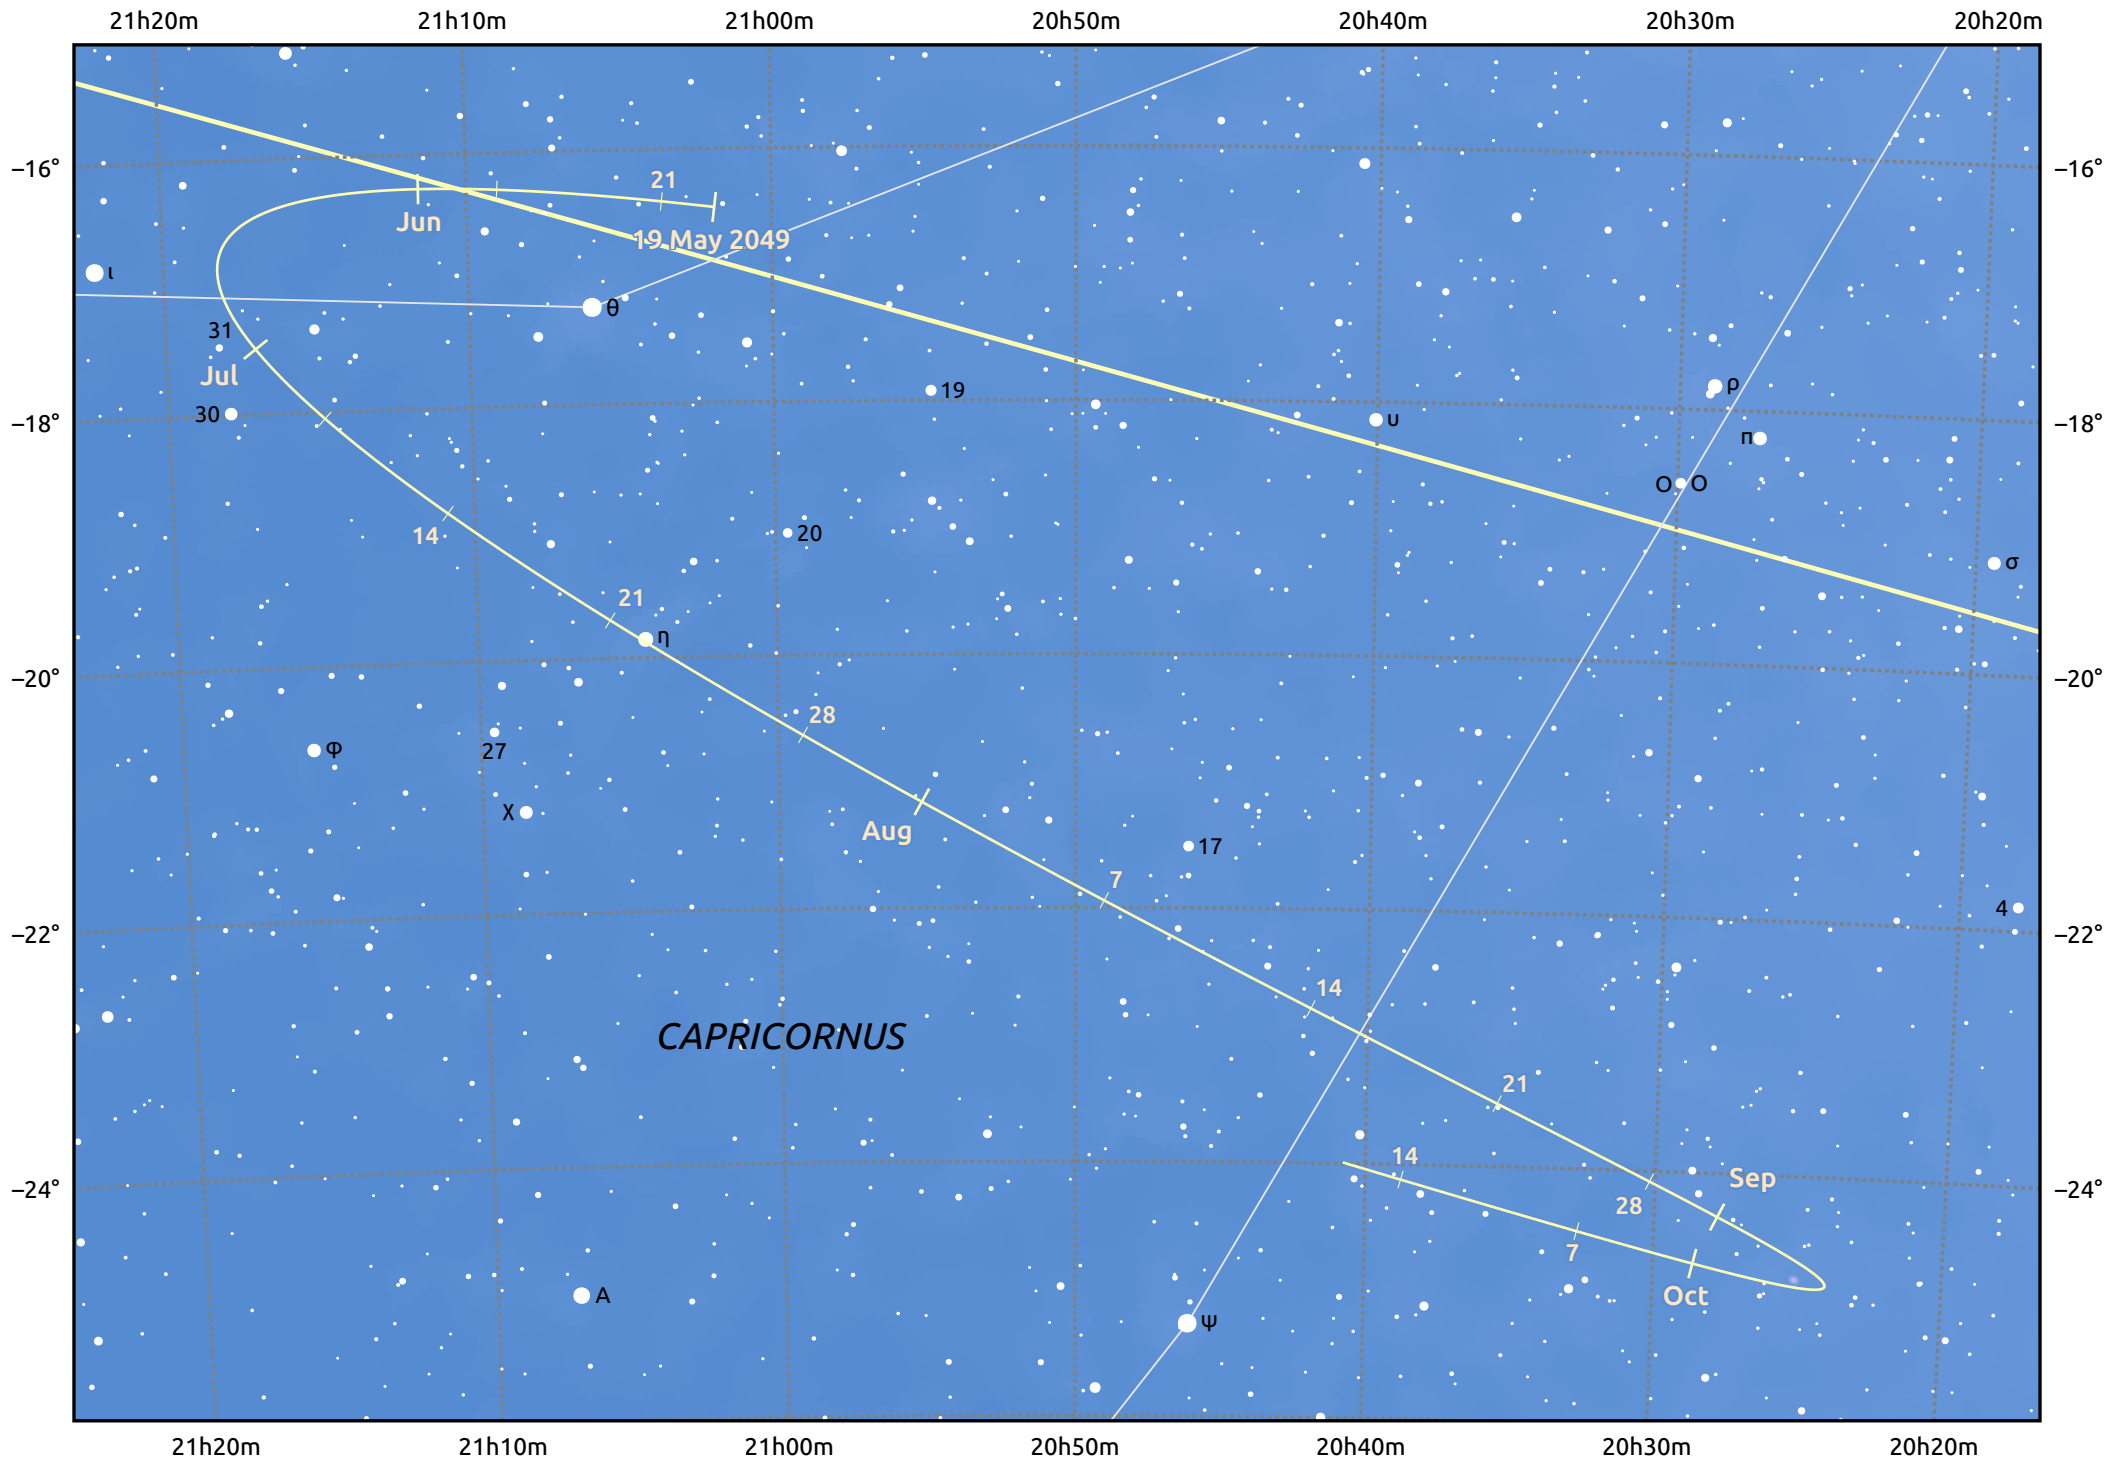

# The path of Asteroid 8 Flora around opposition on 2 Aug 2049

© Dominic Ford 2011–2025. Date markers placed at midnight UTC. Downloaded from <https://in-the-sky.org>

Magnitude scale: · 10.0 · 9.0 · 8.0 · 7.0 · 6.0 ● 5.0 ● 4.0

— Ecliptic Plane

Galaxy Bright nebula Open cluster Globular cluster Planetary nebula

Date	Mag	Phase
2049 Jun 1	10.5	96%
2049 Jun 29	9.8	98%
2049 Jul 1	9.7	98%
2049 Jul 30	8.8	100%
2049 Aug 1	8.7	100%
2049 Sep 1	9.4	98%
2049 Sep 18	9.8	96%
2049 Oct 1	10.0	95%