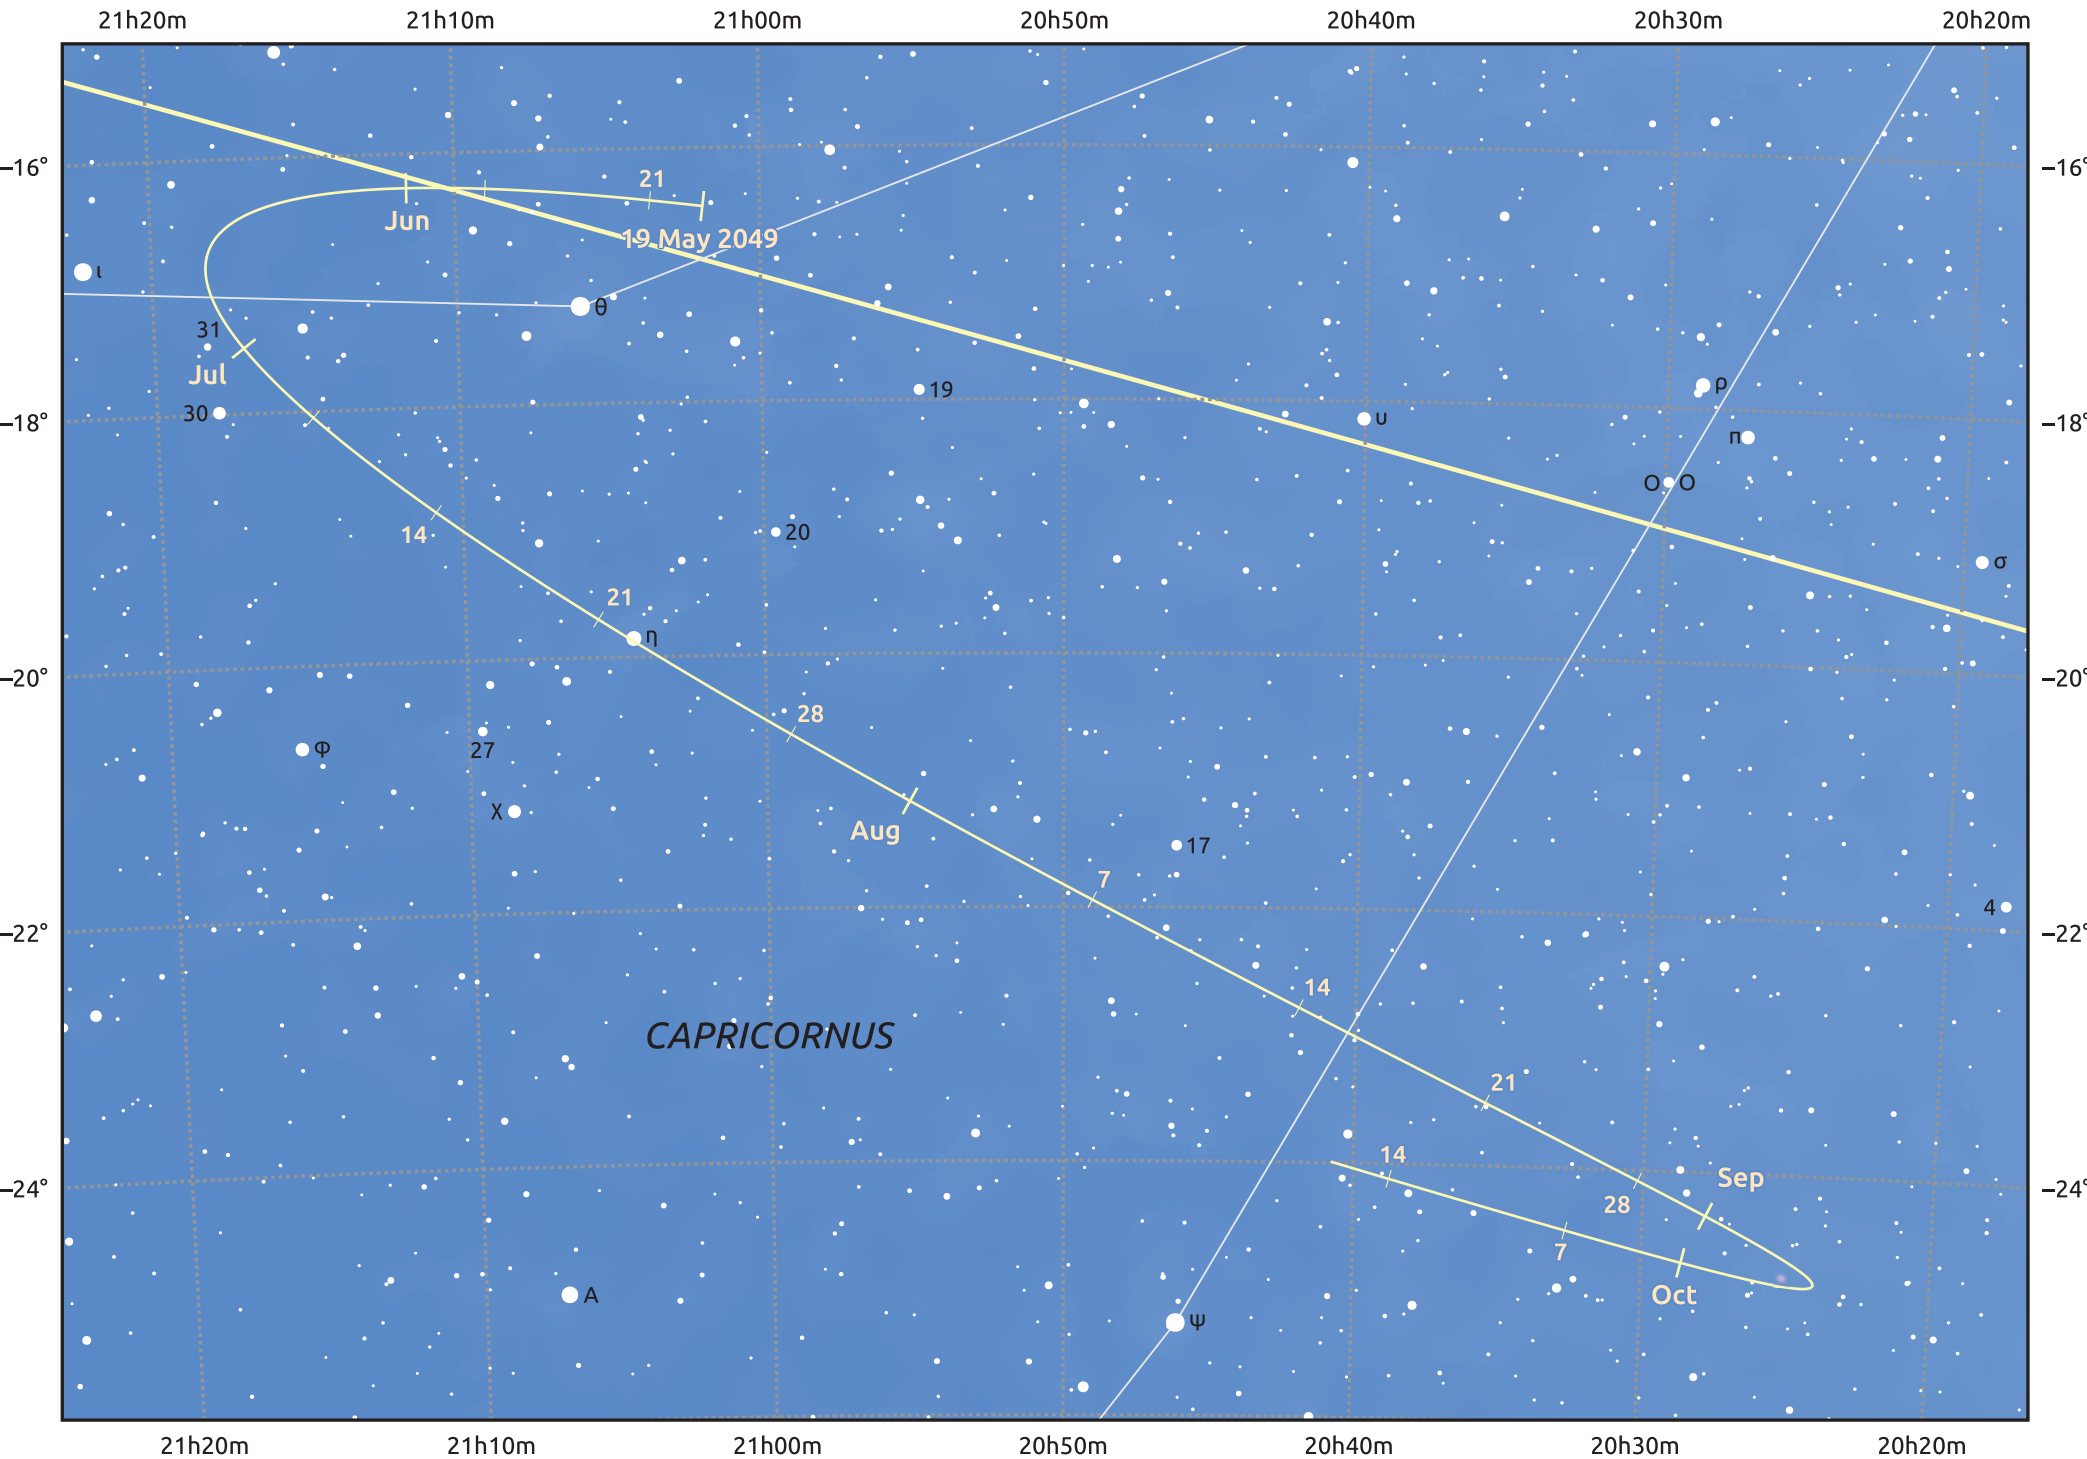

The path of Asteroid 8 Flora around opposition on 2 Aug 2049

© Dominic Ford 2011–2025. Date markers placed at midnight UTC. Downloaded from <https://in-the-sky.org>

Magnitude scale: • 10.0 • 9.0 • 8.0 • 7.0 • 6.0 • 5.0 • 4.0

— Ecliptic Plane

Galaxy Bright nebula Open cluster Globular cluster Planetary nebula

Date	Mag	Phase
2049 Jun 1	10.5	96%
2049 Jun 29	9.8	98%
2049 Jul 1	9.7	98%
2049 Jul 30	8.8	100%
2049 Aug 1	8.7	100%
2049 Sep 1	9.4	98%
2049 Sep 18	9.8	96%
2049 Oct 1	10.0	95%