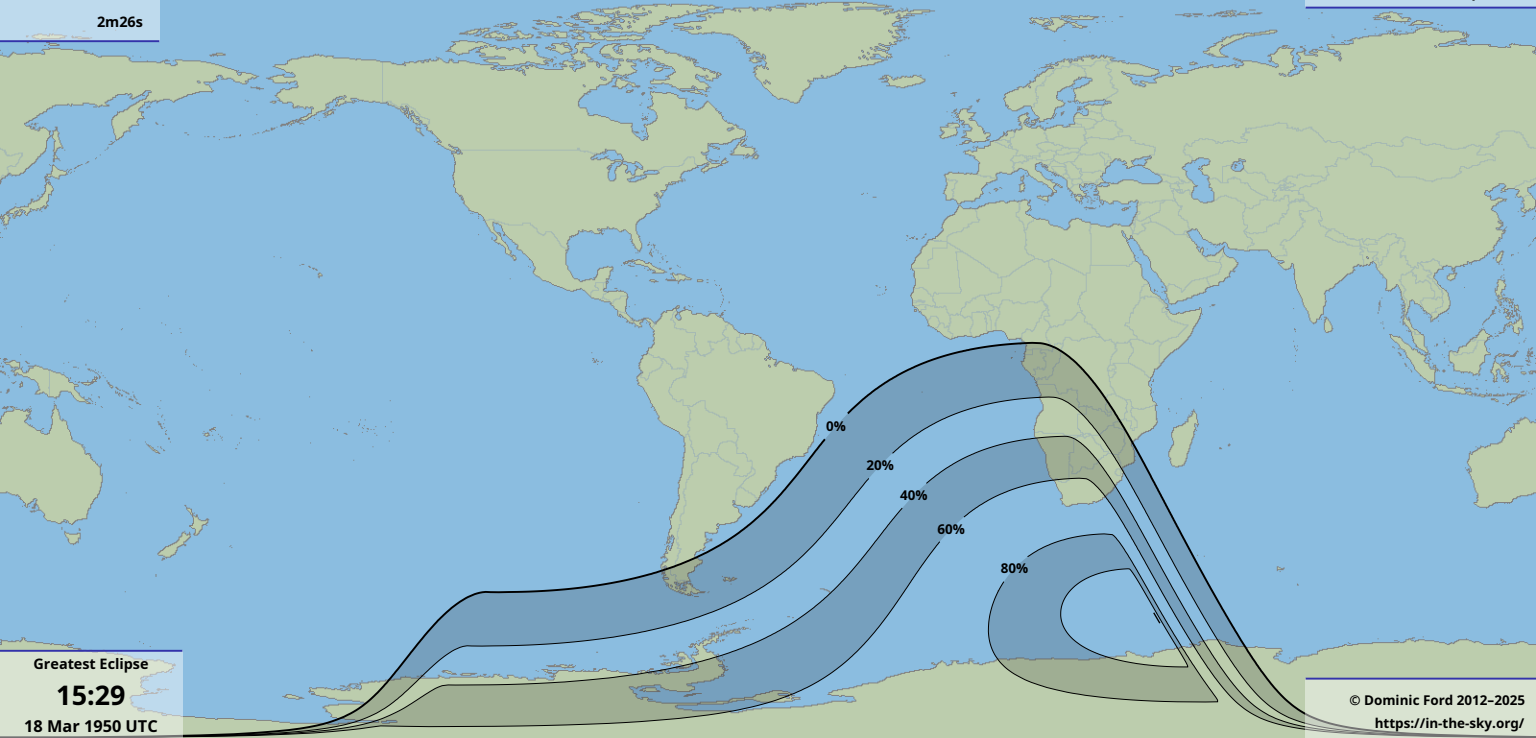

Greatest duration  
2m26s

Greatest Eclipse  
15:29  
18 Mar 1950 UTC