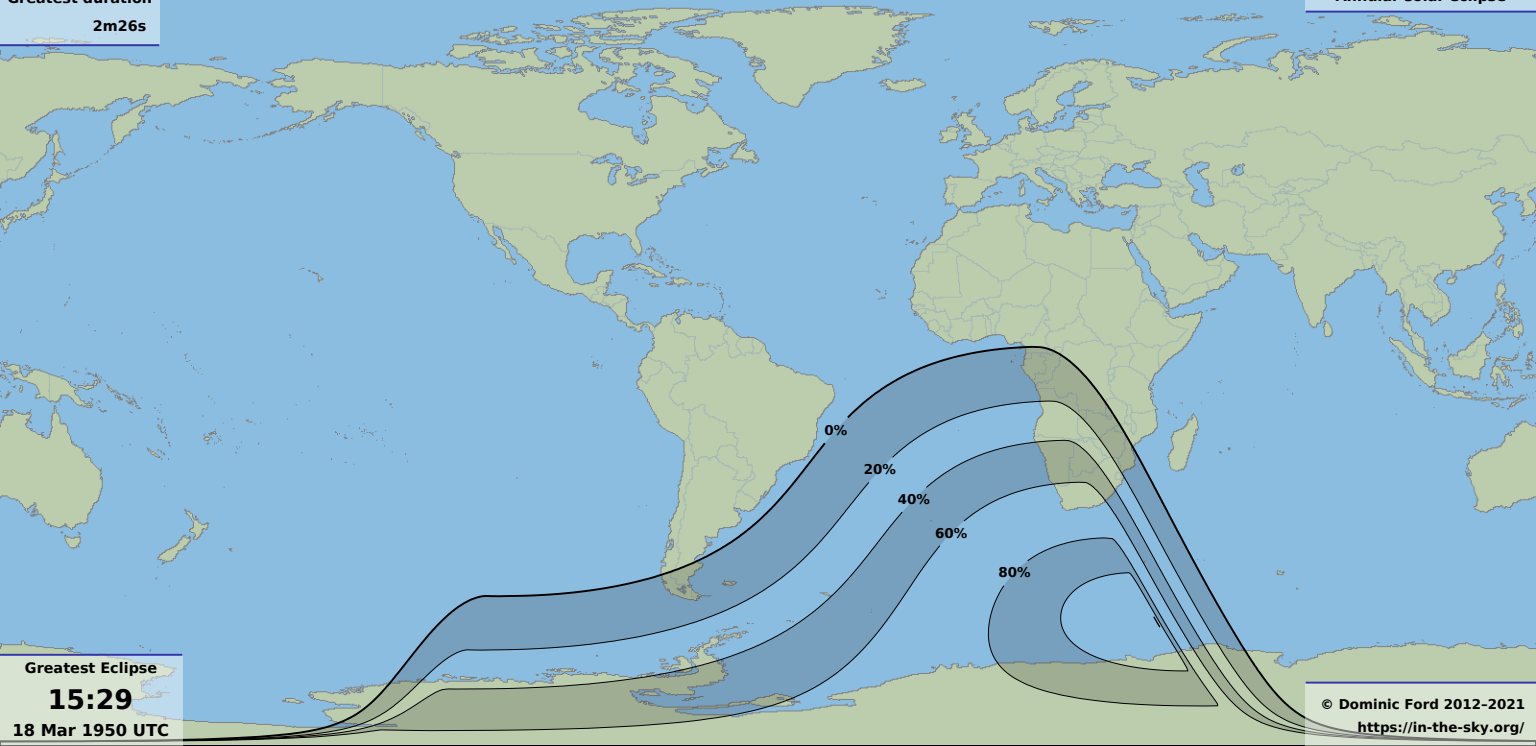

Greatest duration

2m26s

Annular solar eclipse

Greatest Eclipse

15:29

18 Mar 1950 UTC

© Dominic Ford 2012-2021

<https://in-the-sky.org/>