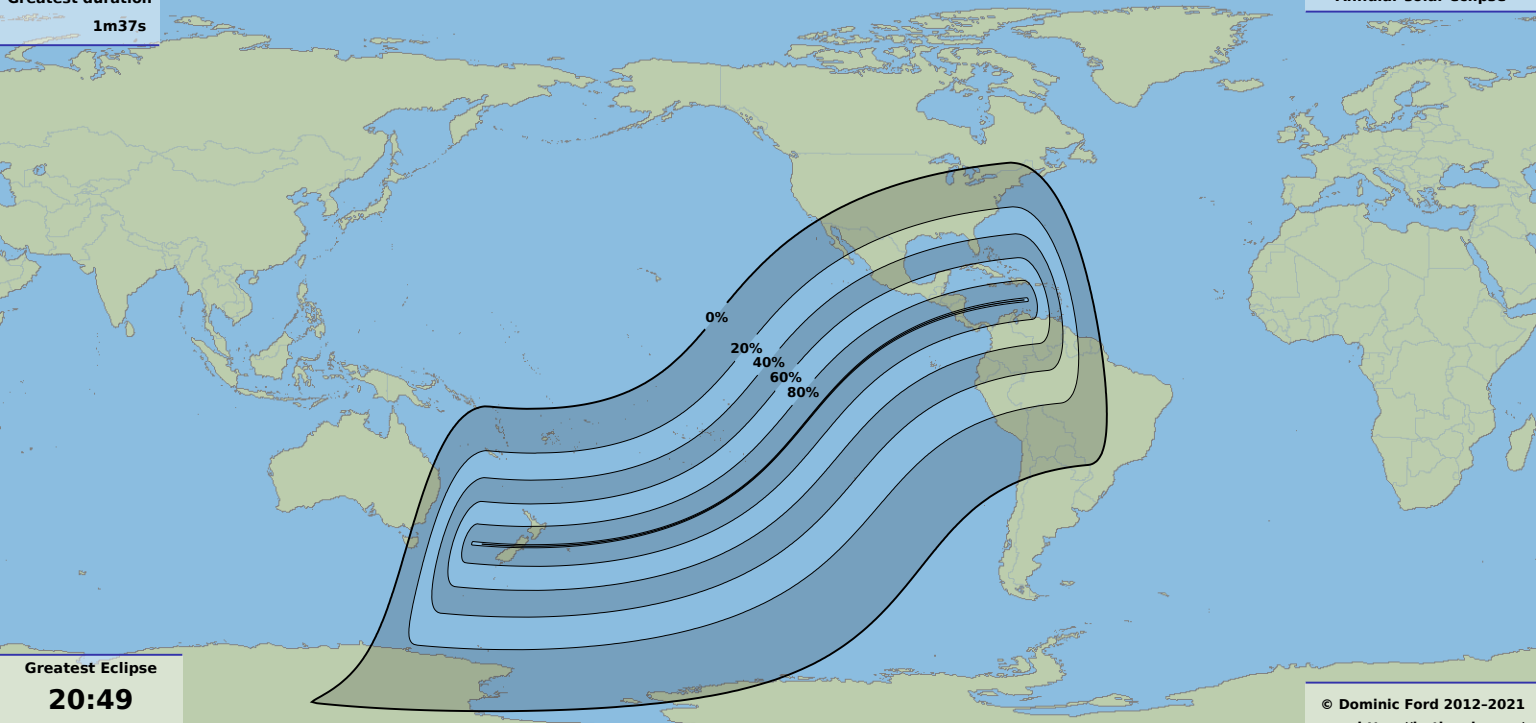

Greatest duration

1m37s

Annular solar eclipse

Greatest Eclipse

20:49

7 Mar 1951 UTC

© Dominic Ford 2012-2021

<https://in-the-sky.org/>