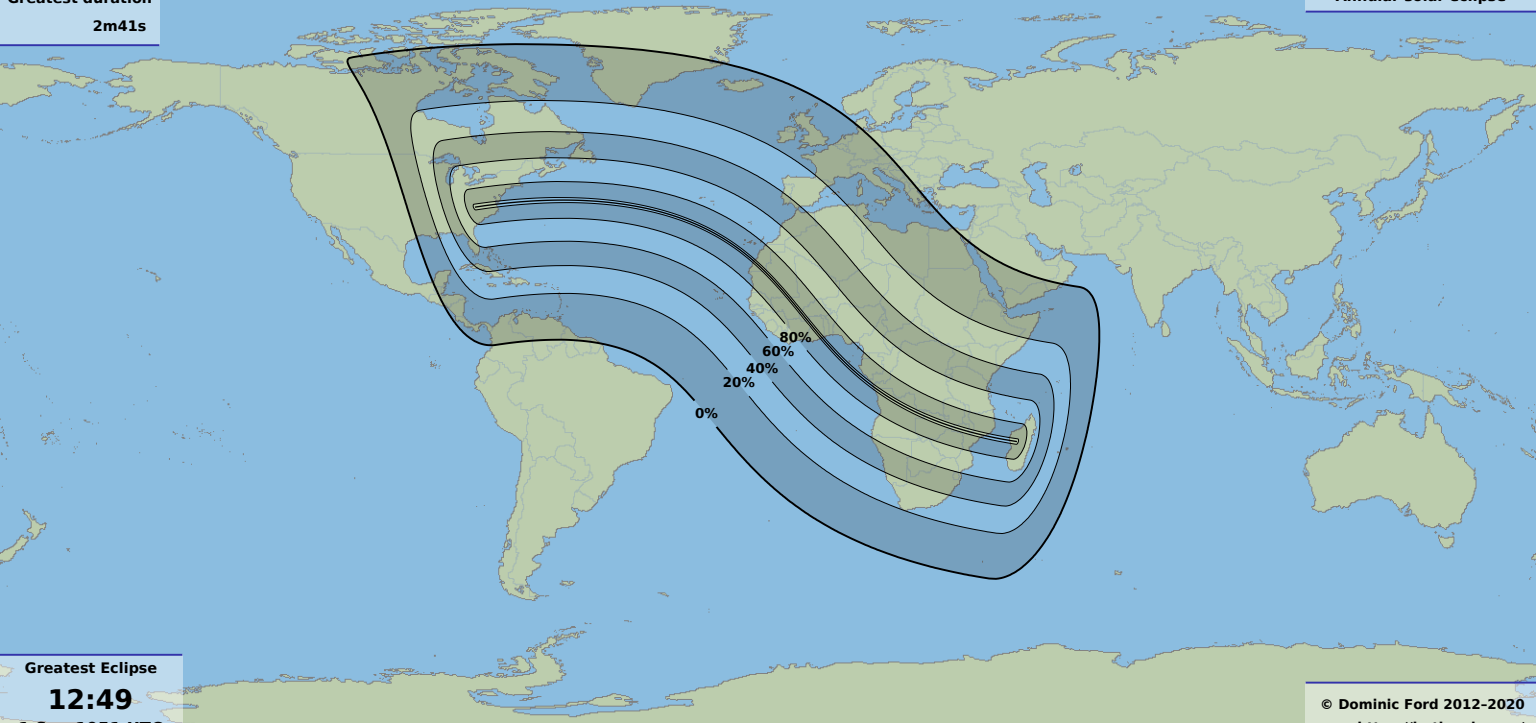

Greatest duration

2m41s

Annular solar eclipse

Greatest Eclipse

12:49

1 Sep 1951 UTC

© Dominic Ford 2012-2020

<https://in-the-sky.org/>