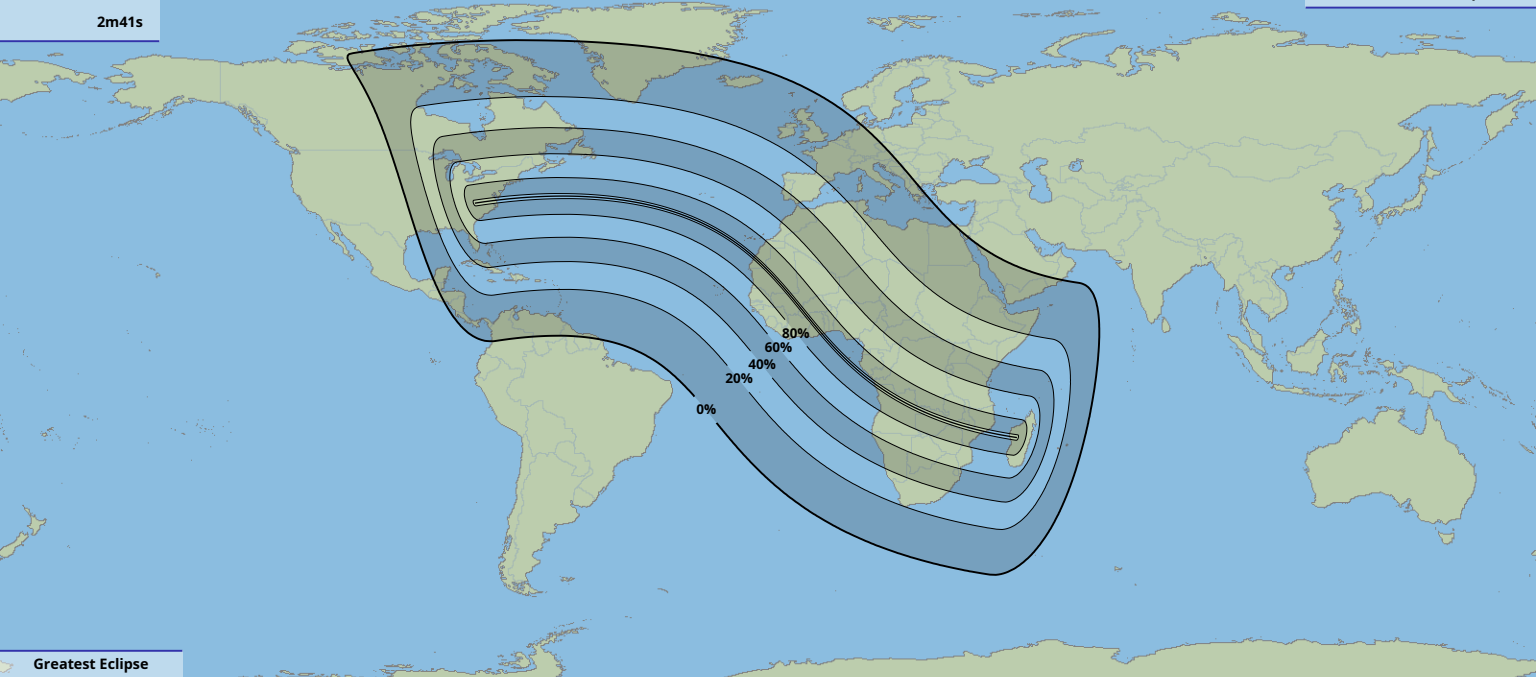

Greatest duration
2m41s

Greatest Eclipse
12:49
1 Sep 1951 UTC