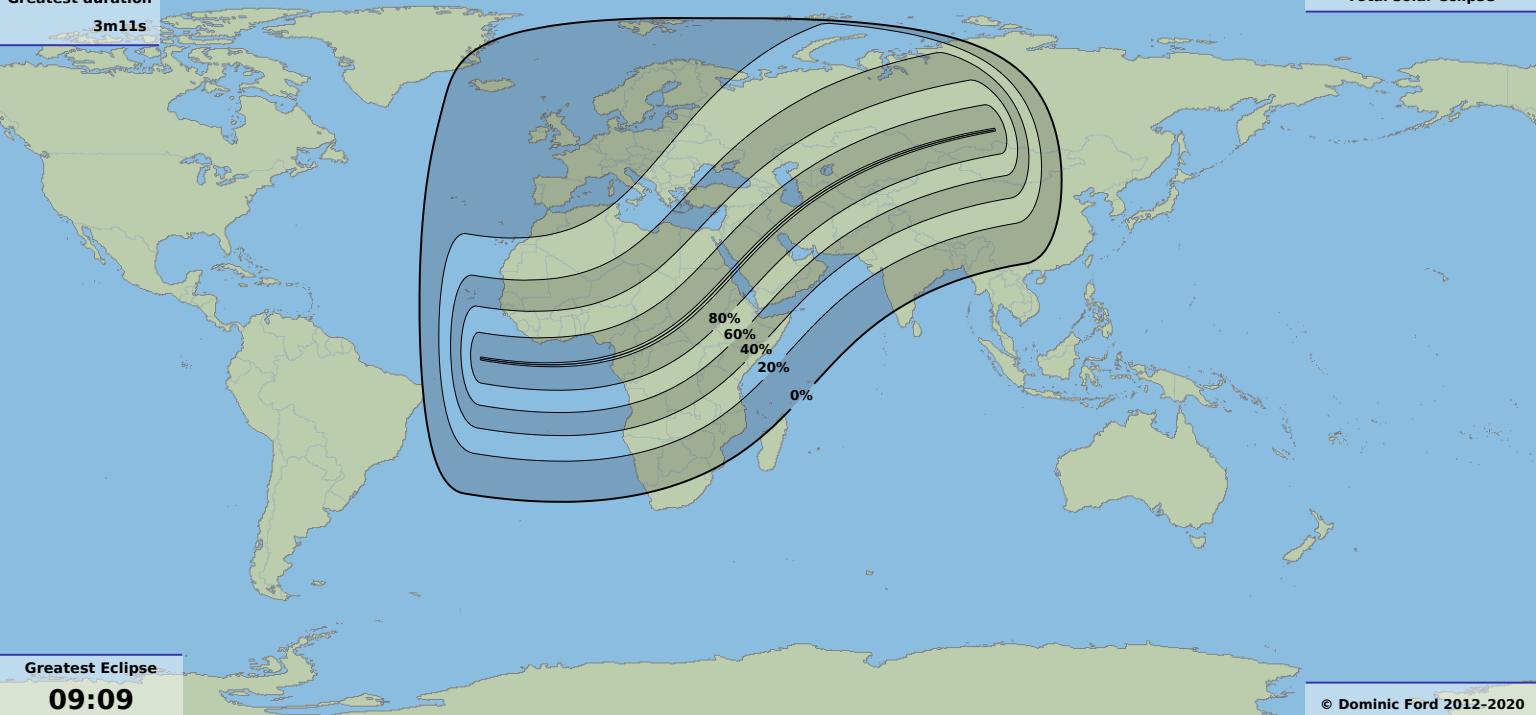

Greatest duration

3m11s

Total solar eclipse

Greatest Eclipse

09:09

25 Feb 1952 UTC

© Dominic Ford 2012-2020

<https://in-the-sky.org/>