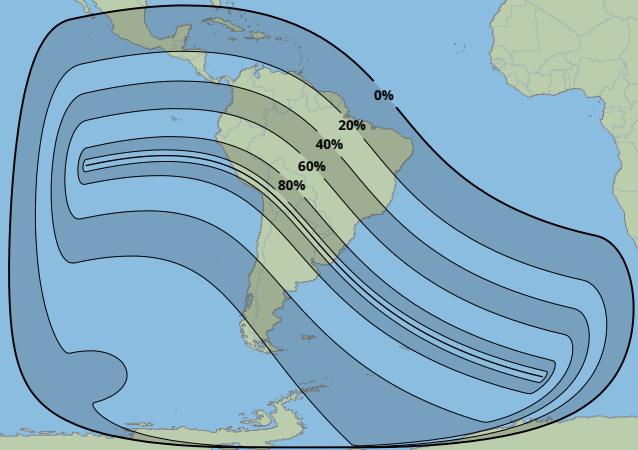

Greatest duration
6m38s

Greatest Eclipse
15:09
20 Aug 1952 UTC