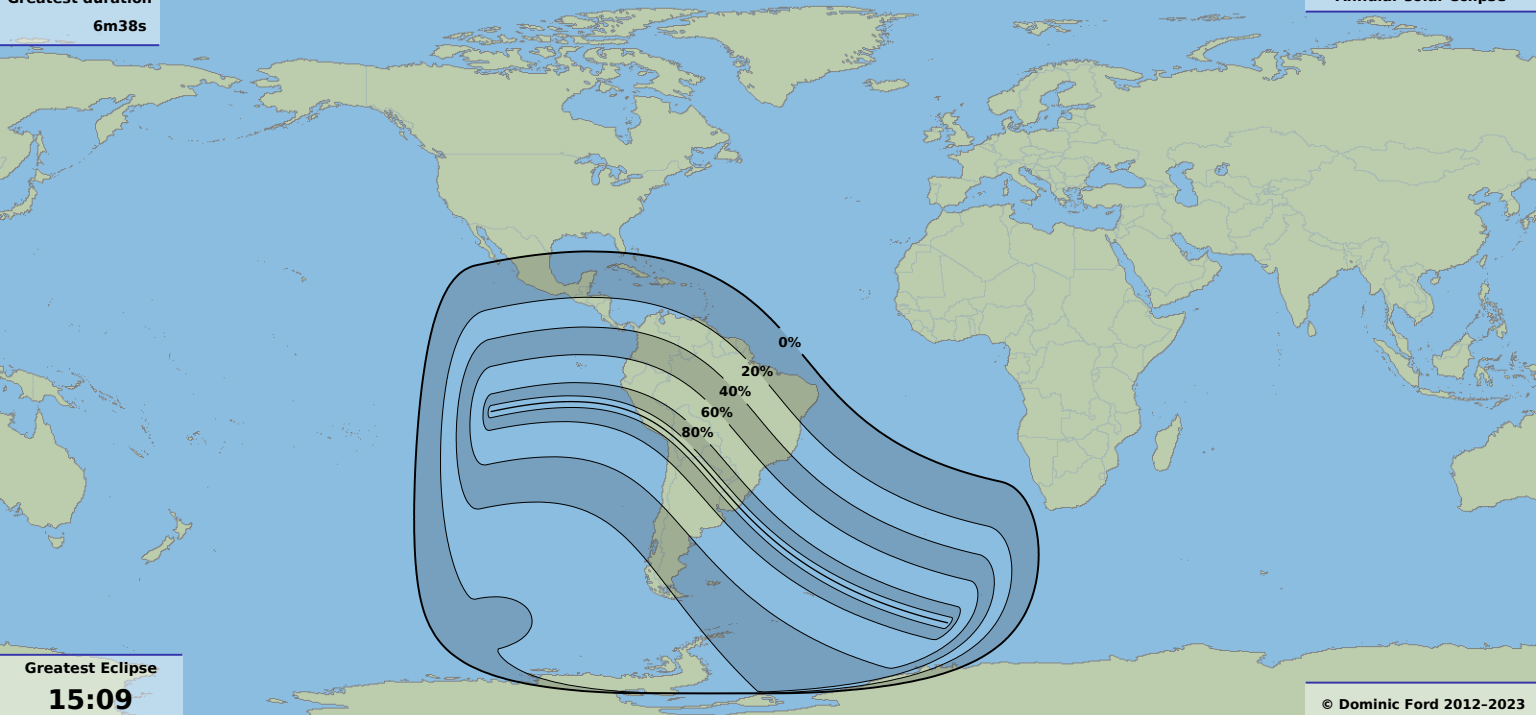

Greatest duration

6m38s

Annular solar eclipse

Greatest Eclipse

15:09

20 Aug 1952 UTC

© Dominic Ford 2012-2023

<https://in-the-sky.org/>