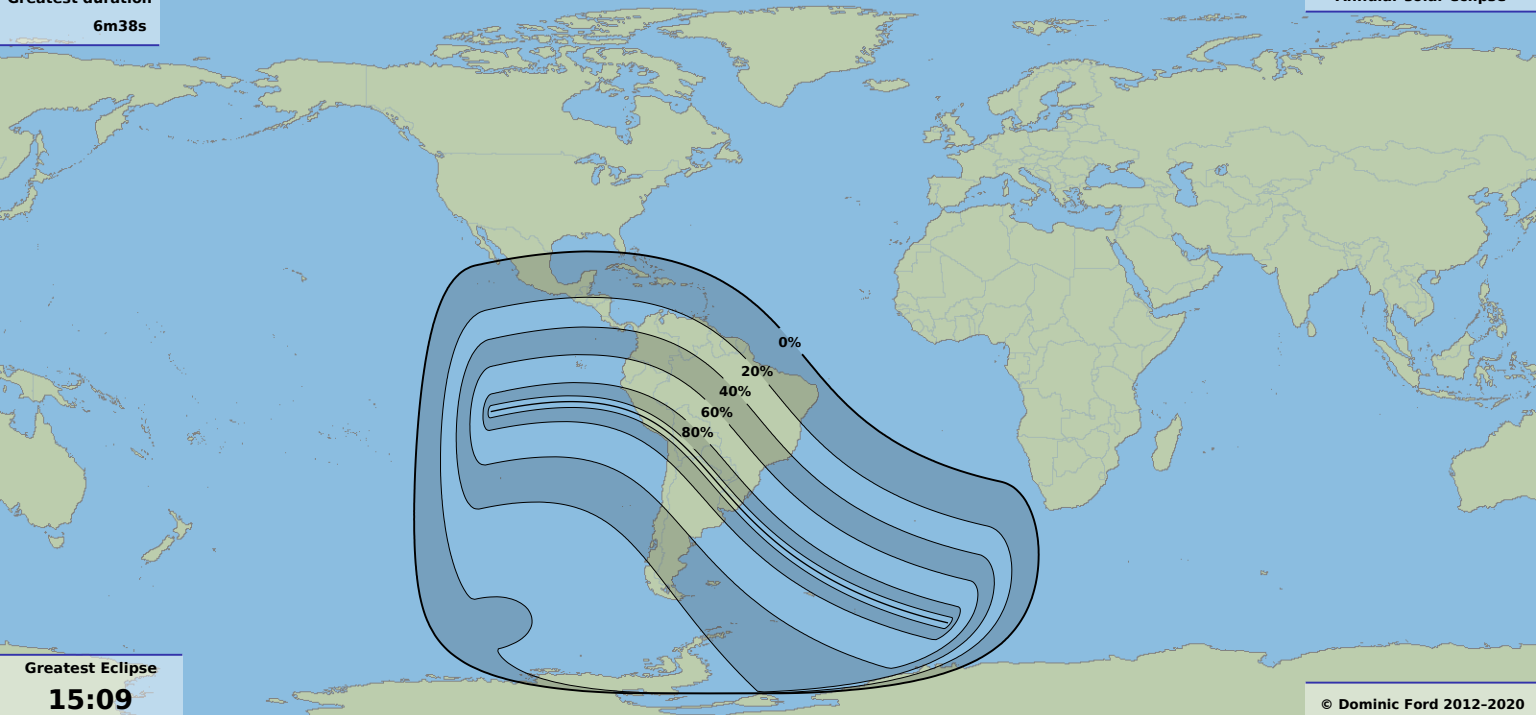

Greatest duration

6m38s

Annular solar eclipse

Greatest Eclipse

15:09

20 Aug 1952 UTC

© Dominic Ford 2012-2020

<https://in-the-sky.org/>