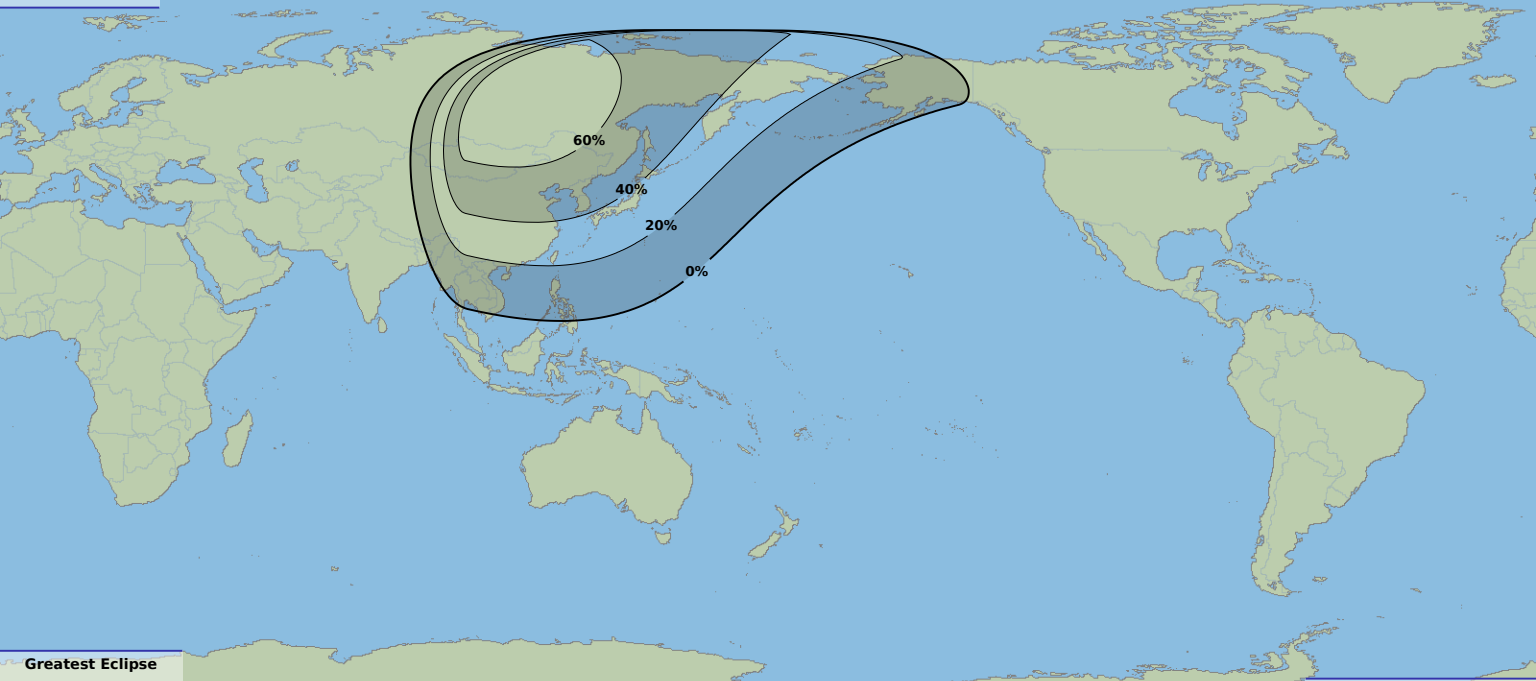

Partial eclipse

Greatest Eclipse

00:49

14 Feb 1953 UTC