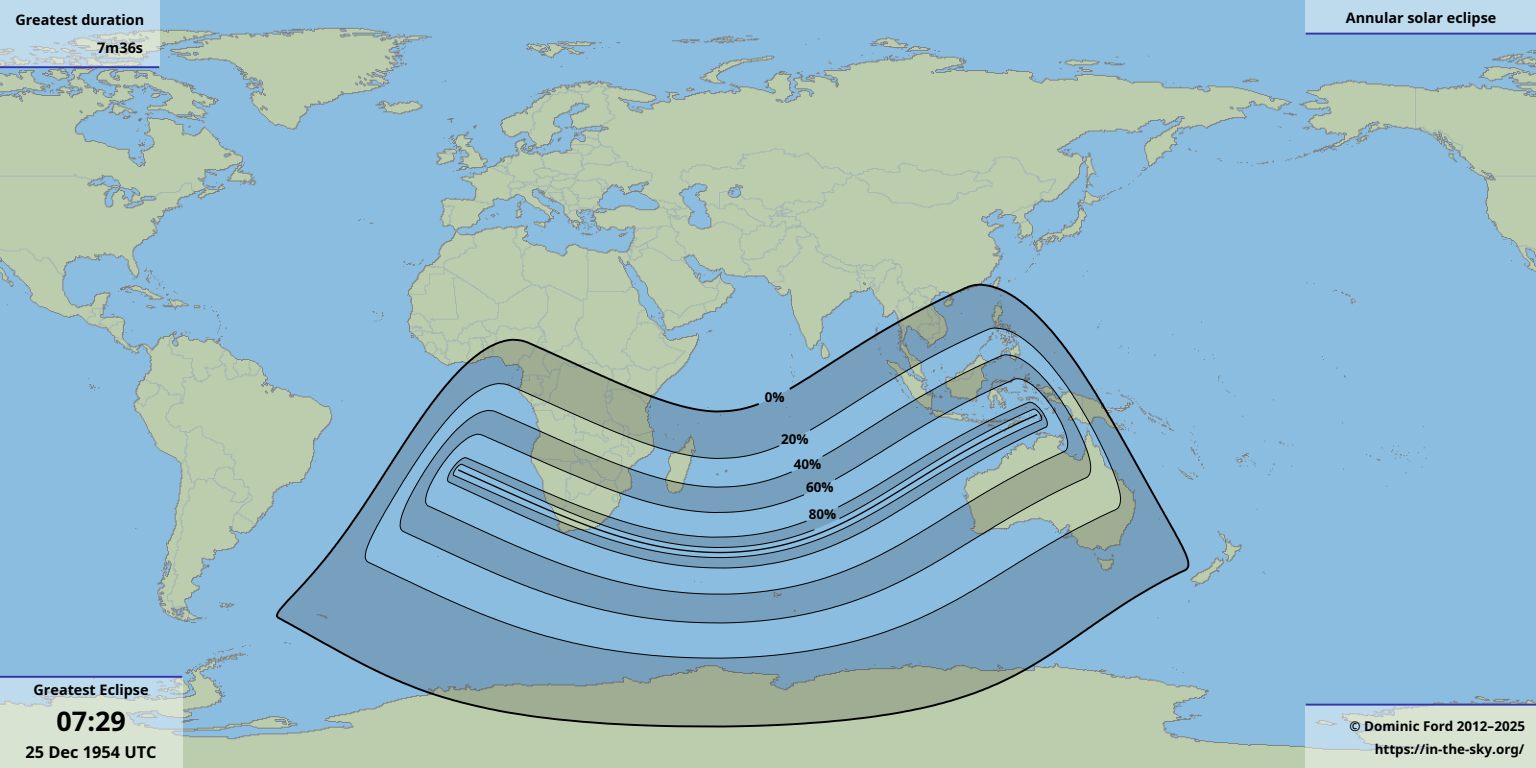

Greatest duration

7m36s

Greatest Eclipse

07:29

25 Dec 1954 UTC