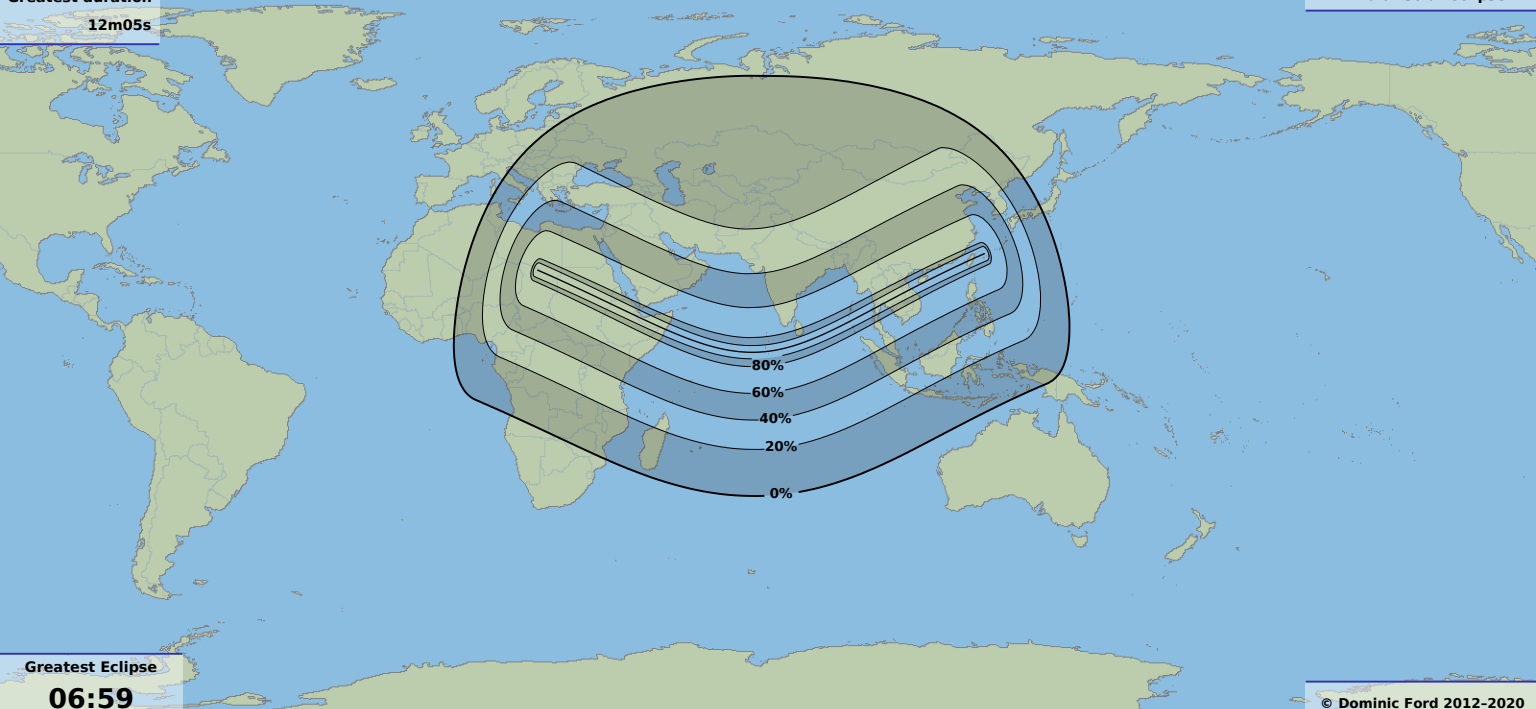

Greatest duration

12m05s

Annular solar eclipse

Greatest Eclipse

06:59

14 Dec 1955 UTC

© Dominic Ford 2012-2020

<https://in-the-sky.org/>