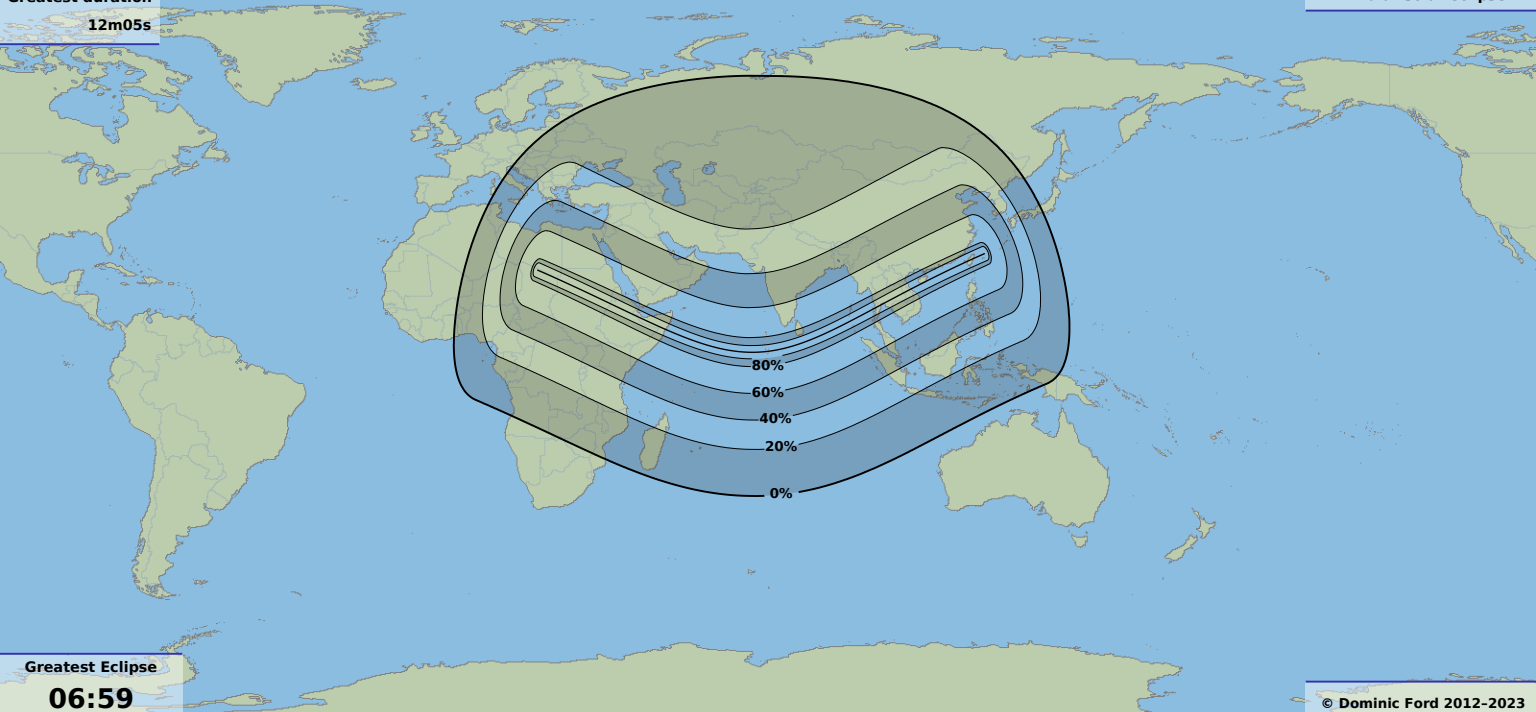

Greatest duration

12m05s

Annular solar eclipse

Greatest Eclipse

06:59

14 Dec 1955 UTC

© Dominic Ford 2012-2023

<https://in-the-sky.org/>