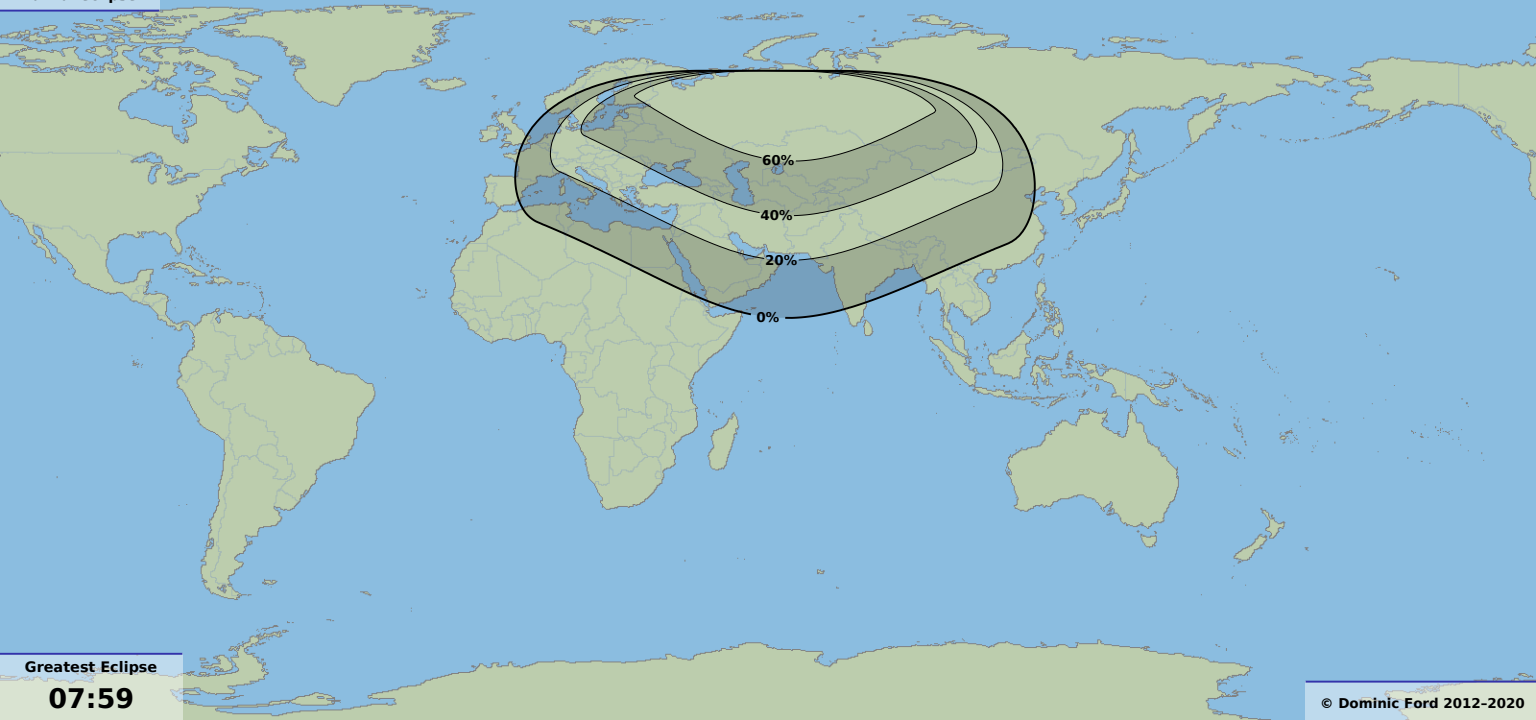

Partial eclipse

Greatest Eclipse

07:59

2 Dec 1956 UTC