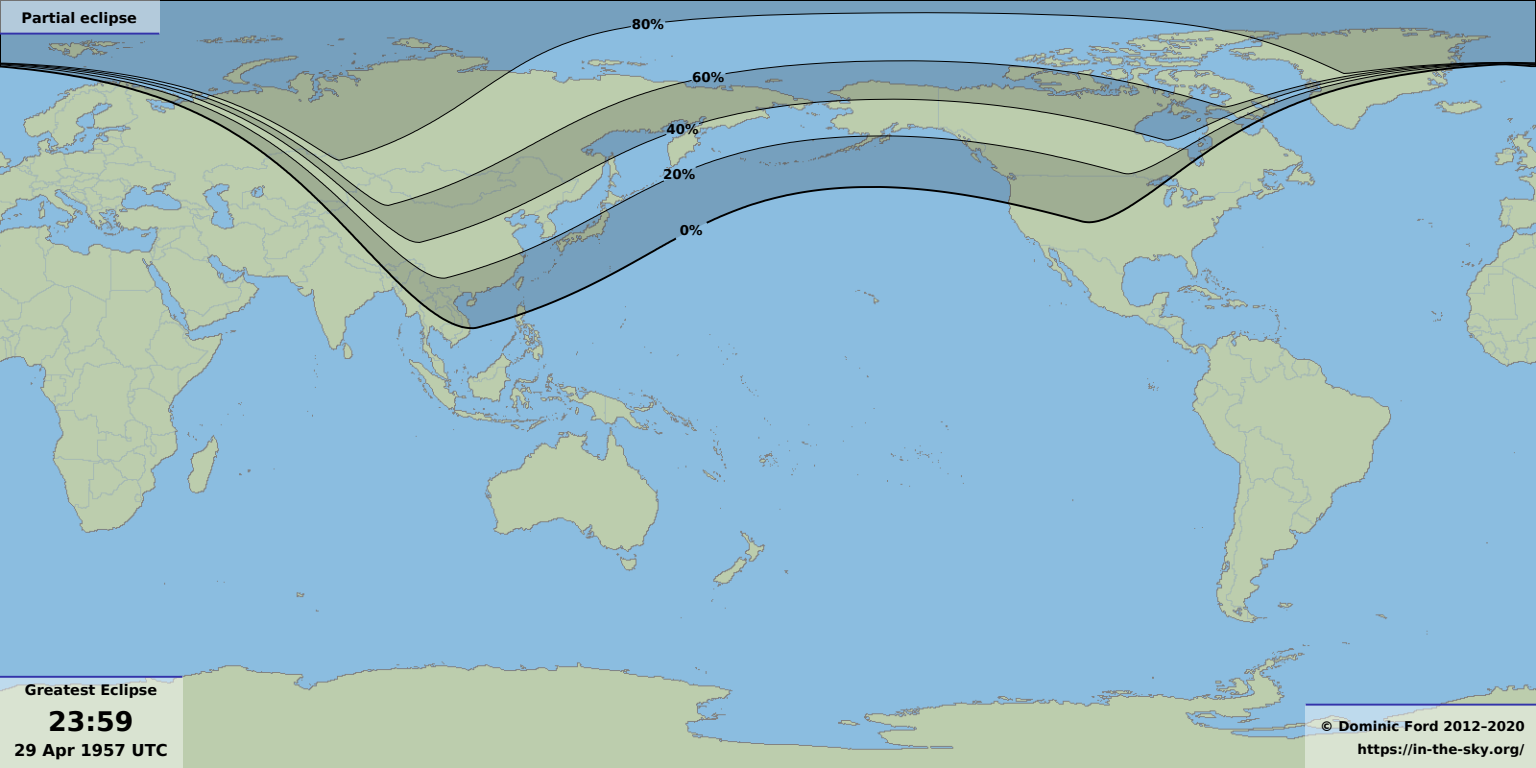

Partial eclipse

80%

60%

40%

20%

0%

Greatest Eclipse

23:59

29 Apr 1957 UTC

© Dominic Ford 2012-2020

<https://in-the-sky.org/>