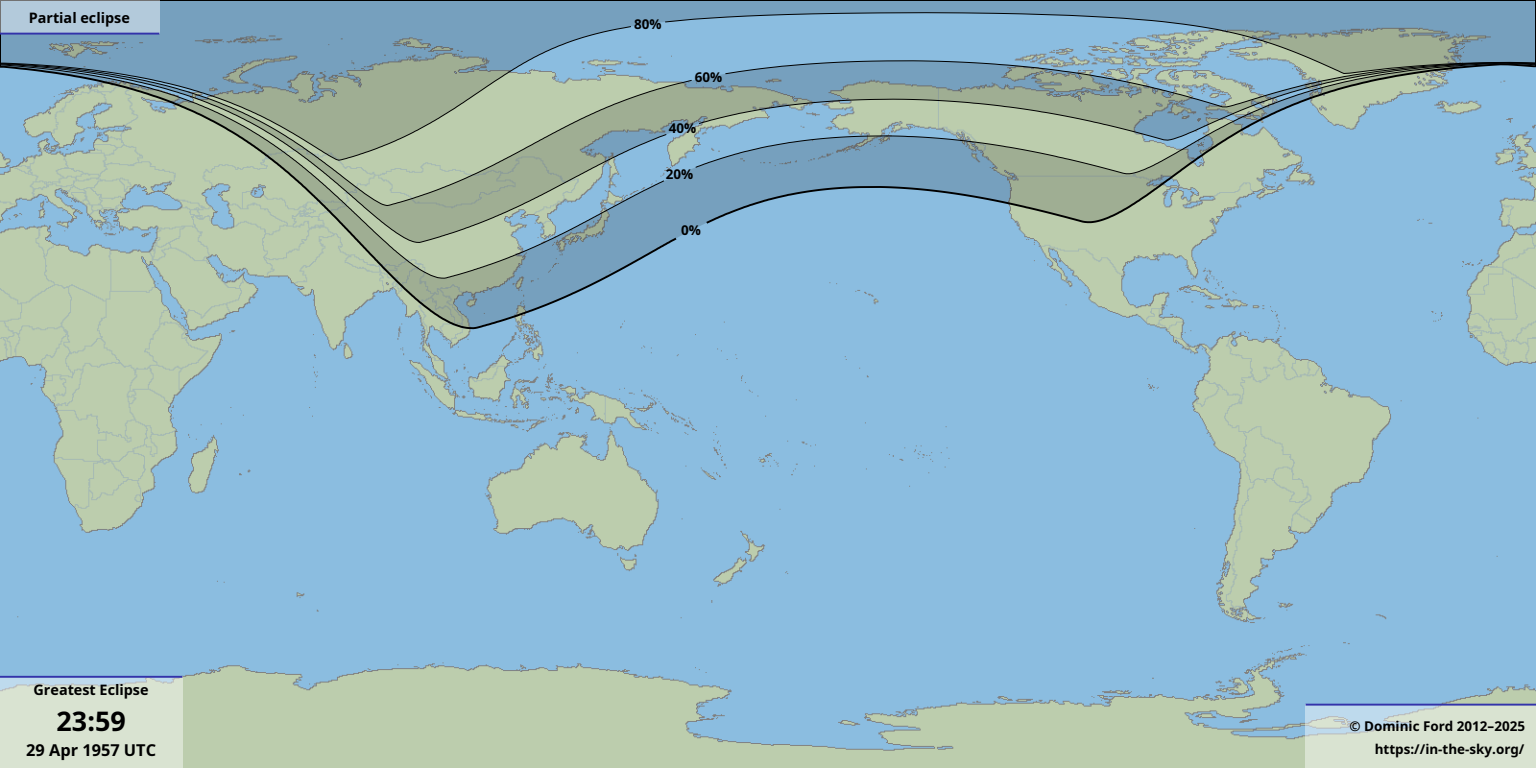

Partial eclipse

Greatest Eclipse

23:59

29 Apr 1957 UTC

© Dominic Ford 2012–2025

<https://in-the-sky.org/>