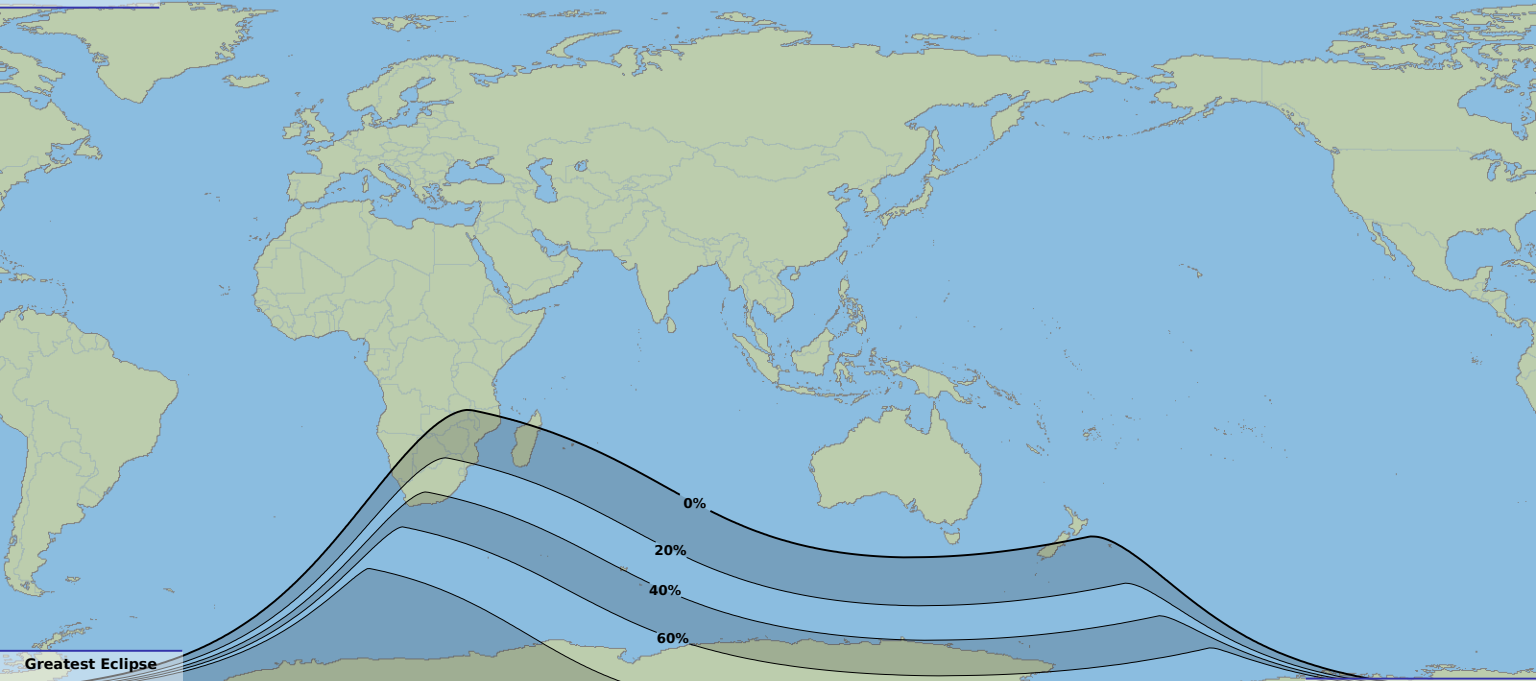

Partial eclipse

Greatest Eclipse

04:49

23 Oct 1957 UTC