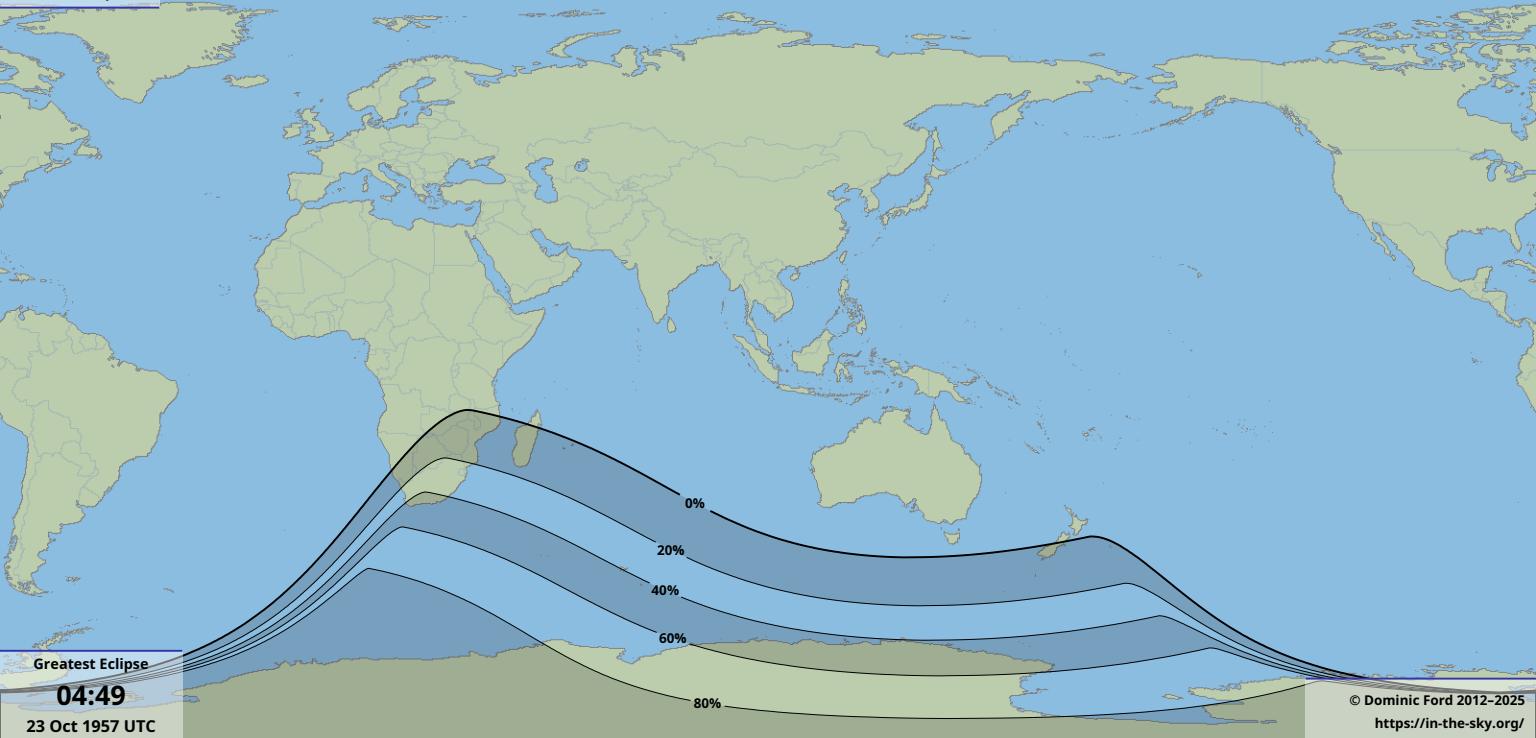

Partial eclipse

Greatest Eclipse

04:49

23 Oct 1957 UTC

© Dominic Ford 2012–2025

<https://in-the-sky.org/>