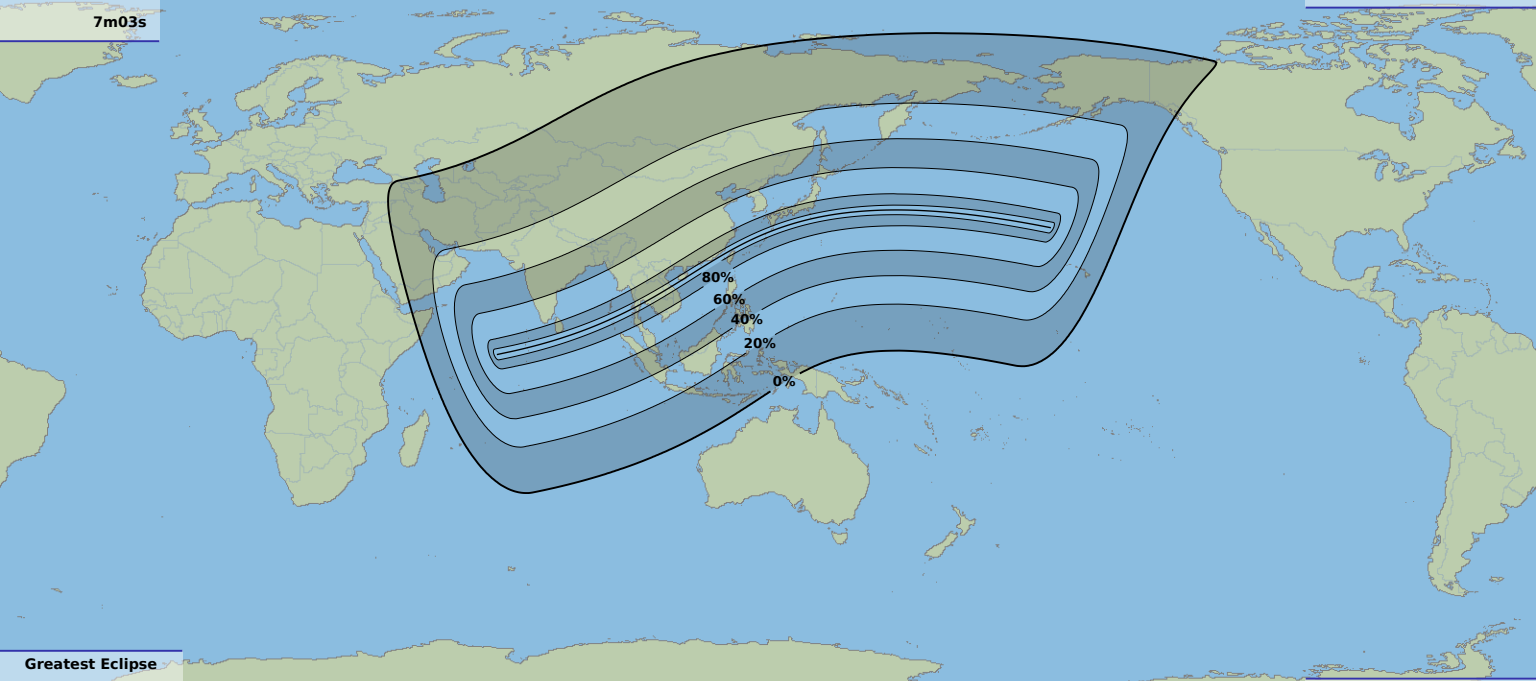

Greatest duration

7m03s

Annular solar eclipse

Greatest Eclipse

03:19

19 Apr 1958 UTC

© Dominic Ford 2012-2021

<https://in-the-sky.org/>