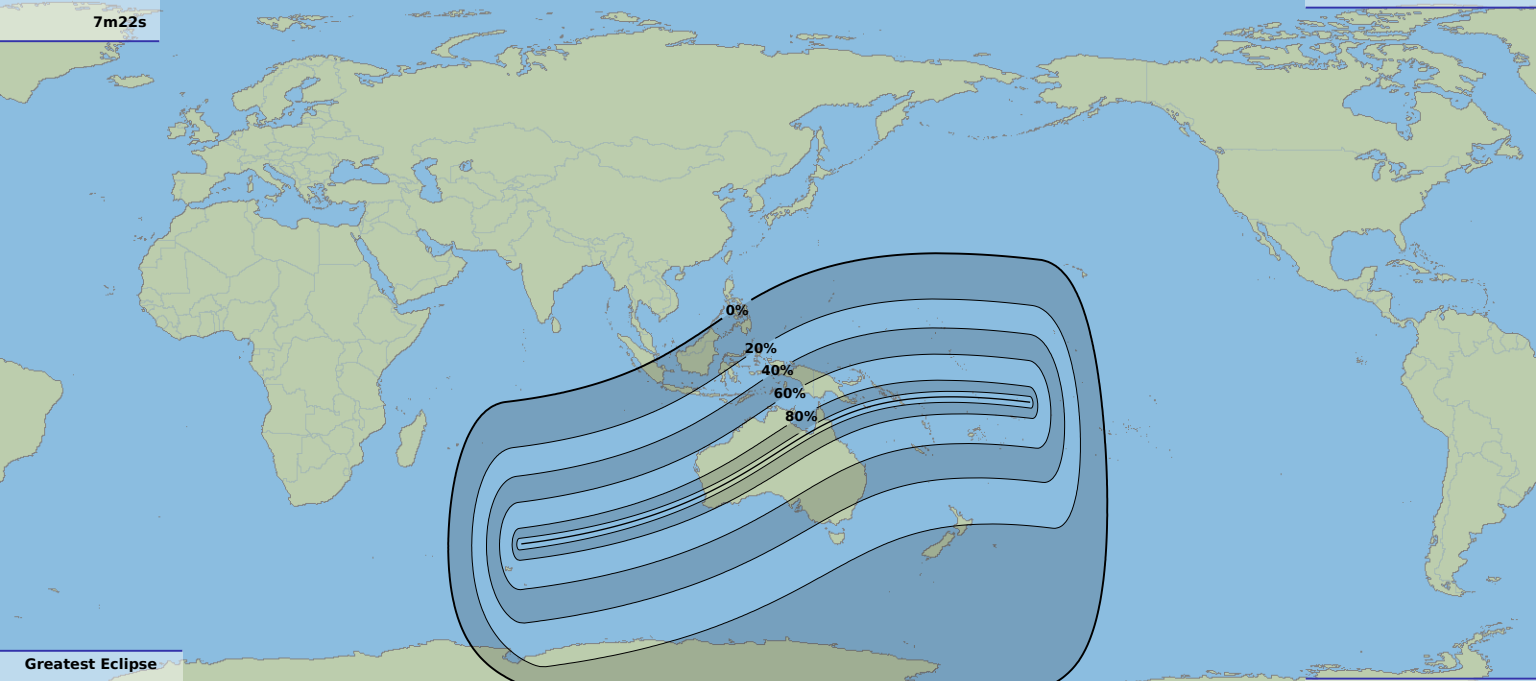

Greatest duration

7m22s

Annular solar eclipse

Greatest Eclipse

03:19

8 Apr 1959 UTC

© Dominic Ford 2012-2021

<https://in-the-sky.org/>