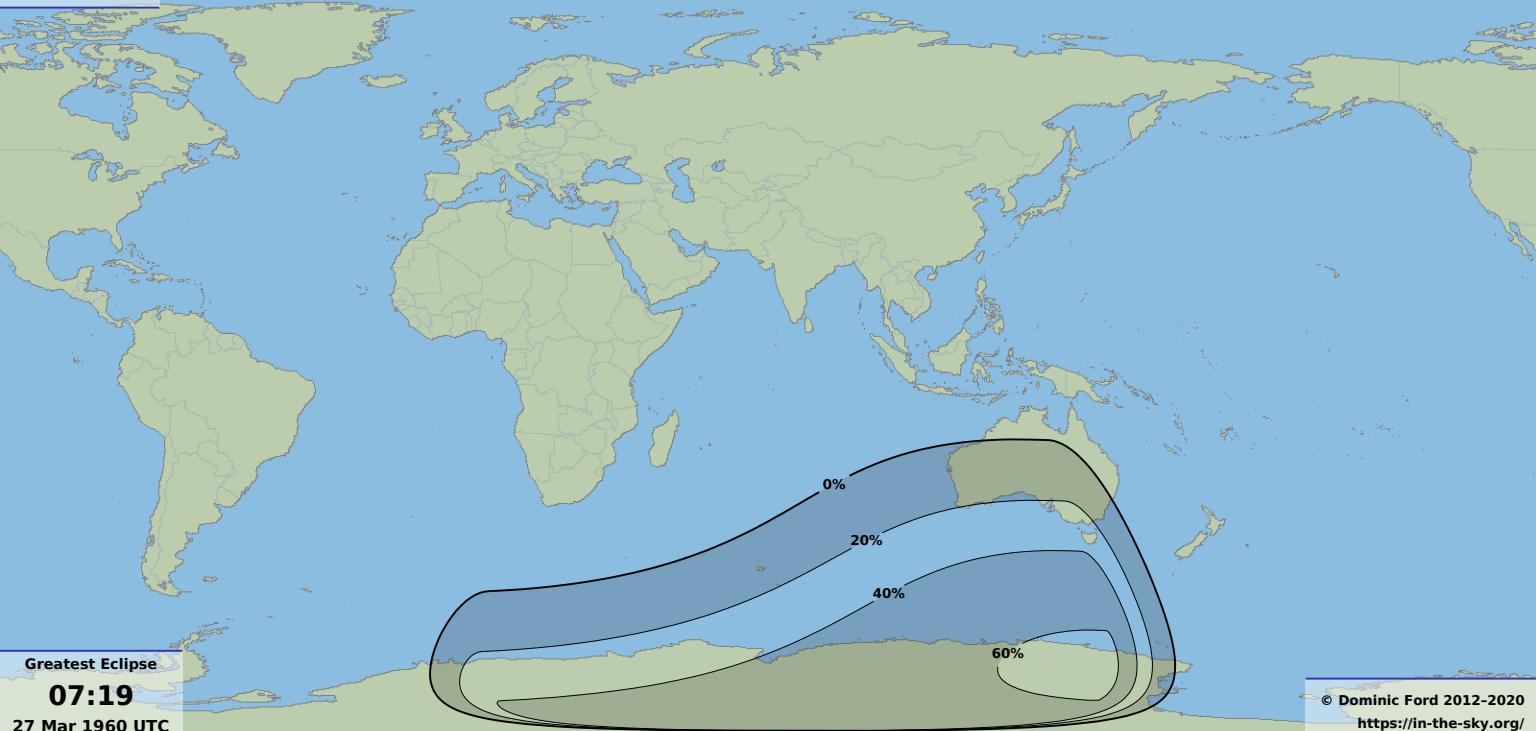

Partial eclipse

Greatest Eclipse

07:19

27 Mar 1960 UTC