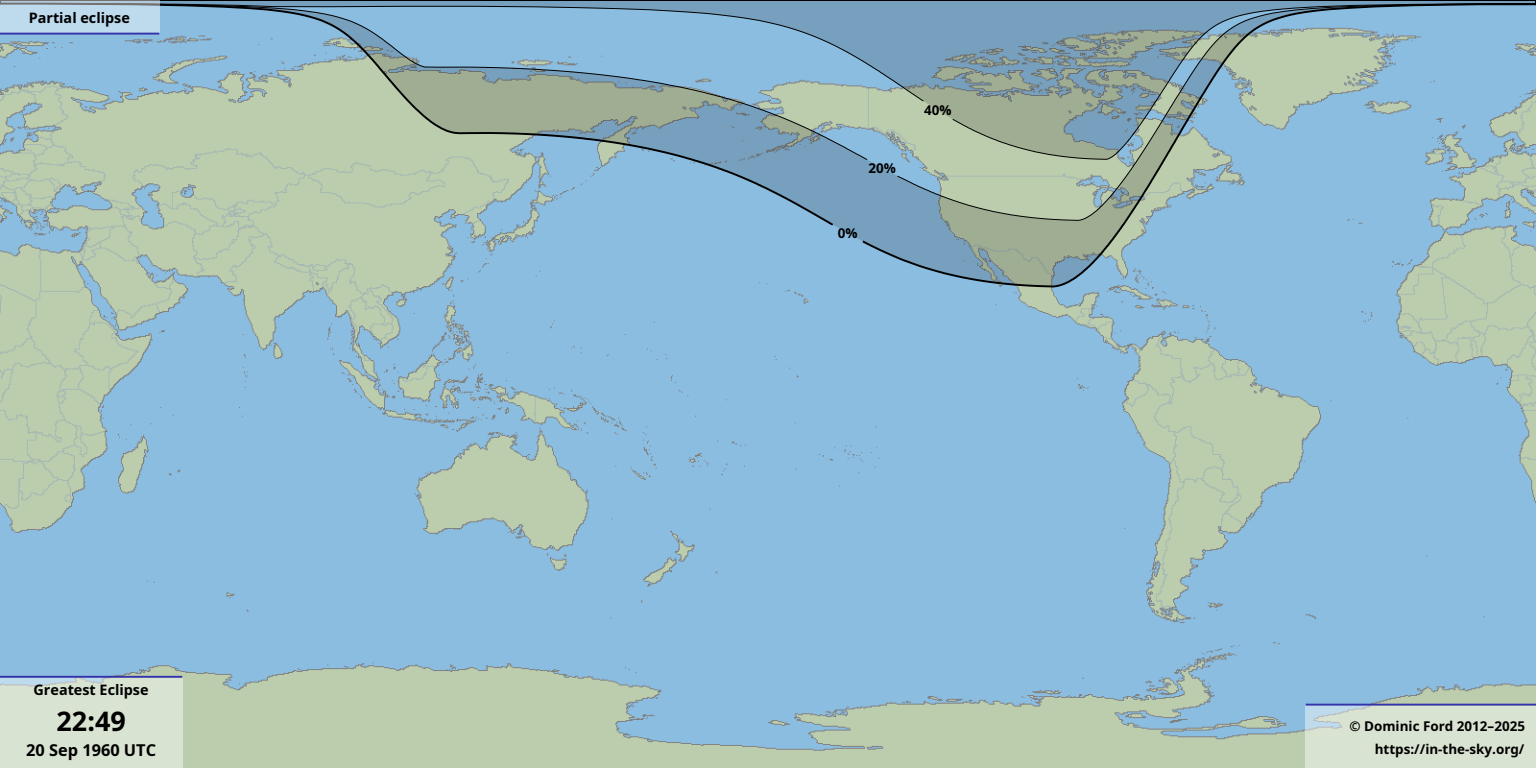

Partial eclipse

Greatest Eclipse

22:49

20 Sep 1960 UTC

© Dominic Ford 2012–2025

<https://in-the-sky.org/>