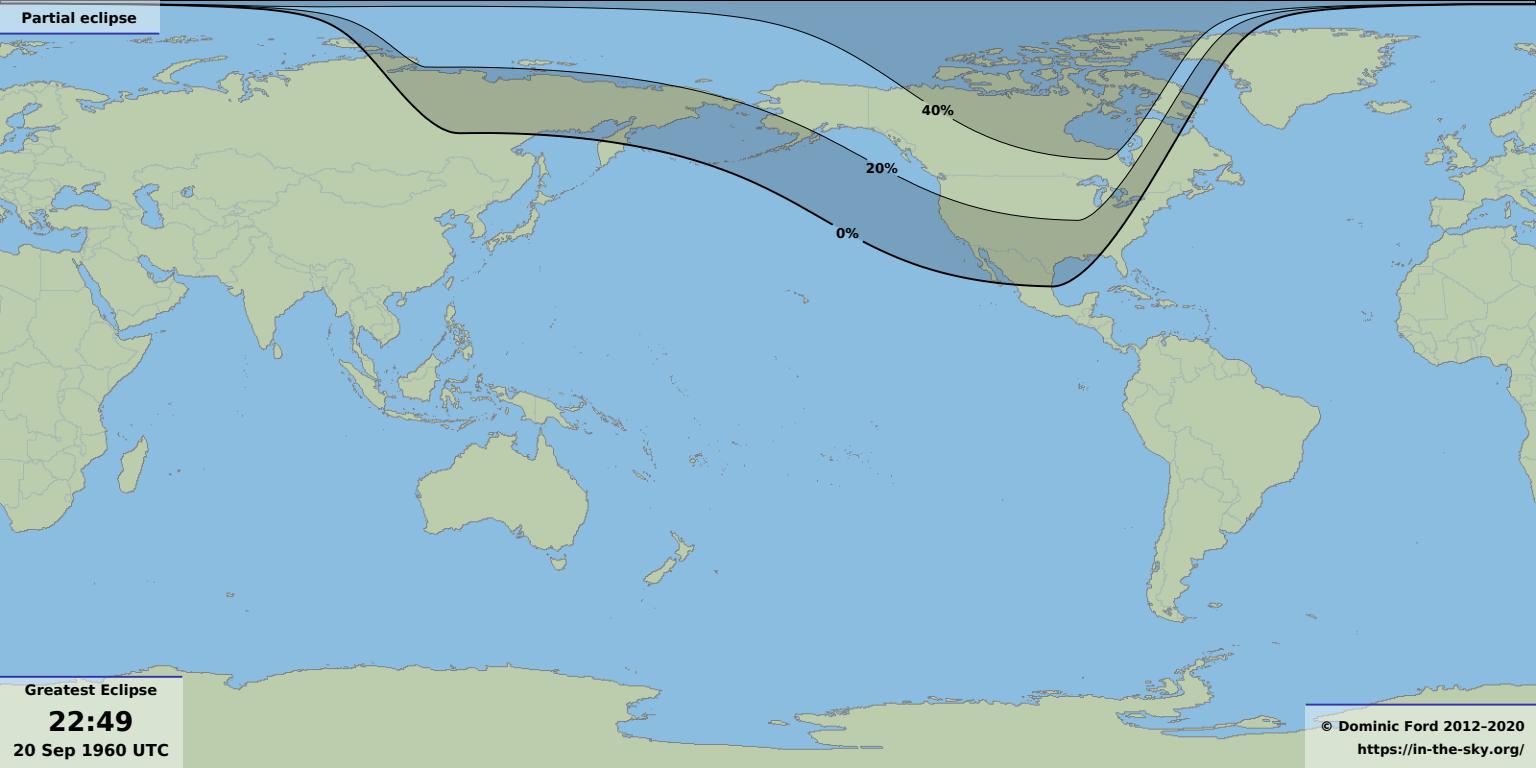

Partial eclipse

40%

20%

0%

Greatest Eclipse

22:49

20 Sep 1960 UTC

© Dominic Ford 2012-2020