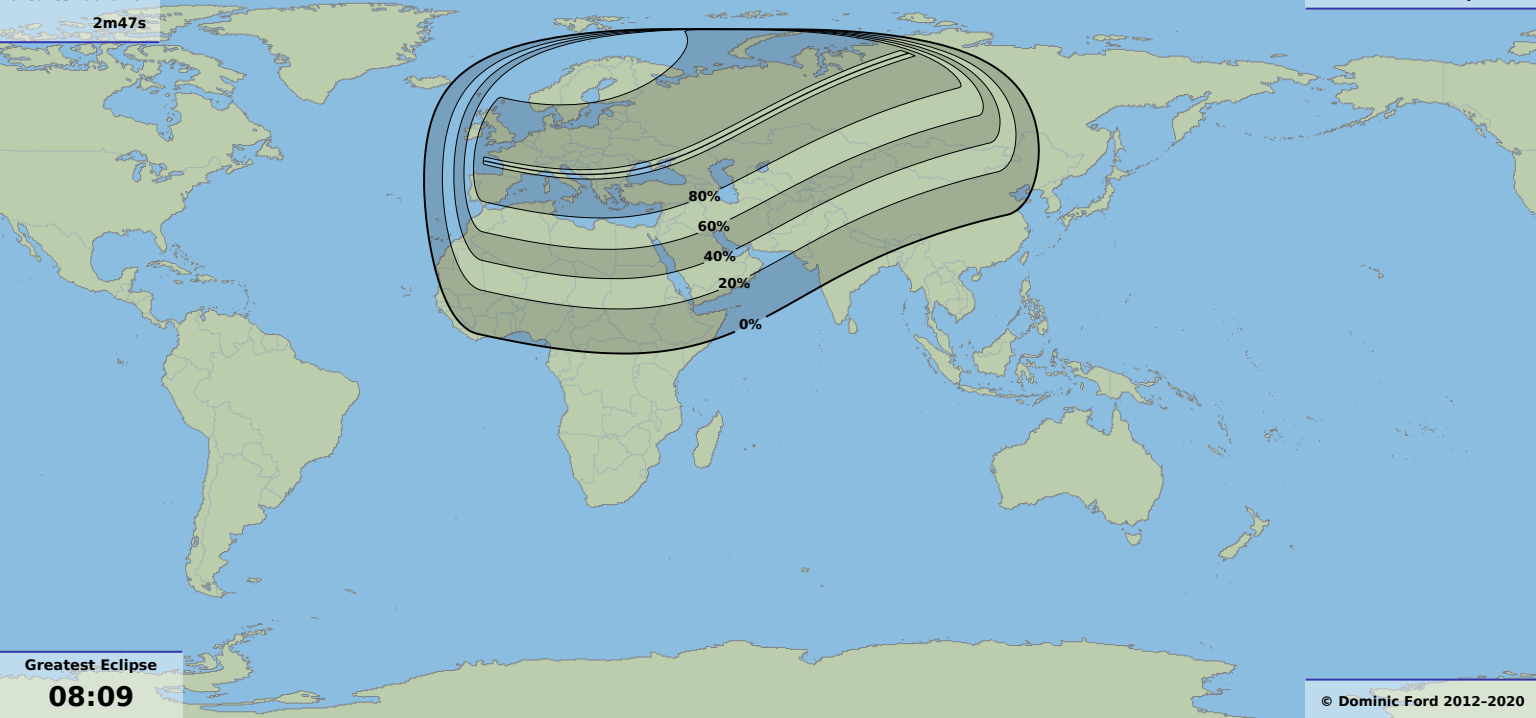

Greatest duration

2m47s

Total solar eclipse

Greatest Eclipse

08:09

15 Feb 1961 UTC

© Dominic Ford 2012-2020

<https://in-the-sky.org/>