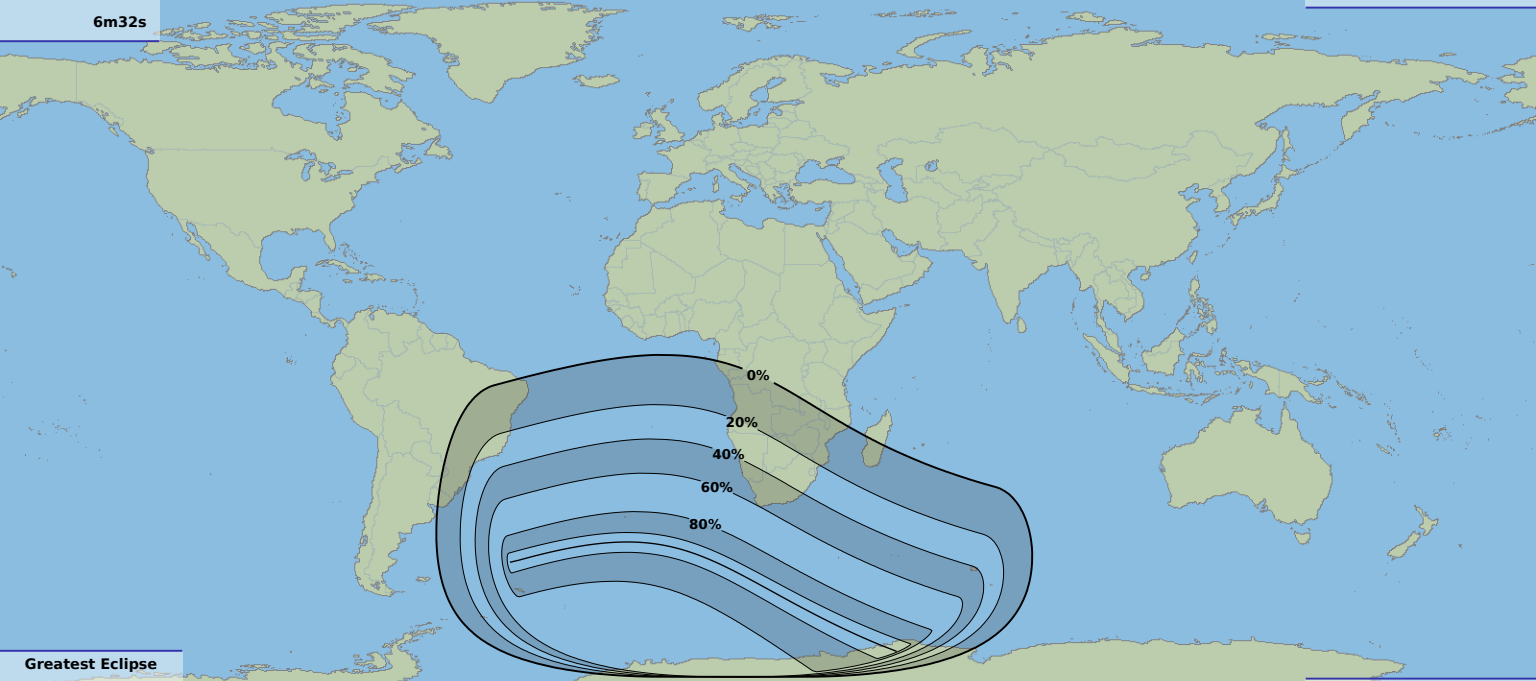

Greatest duration

6m32s

Annular solar eclipse

Greatest Eclipse

10:39

11 Aug 1961 UTC

© Dominic Ford 2012-2020

<https://in-the-sky.org/>