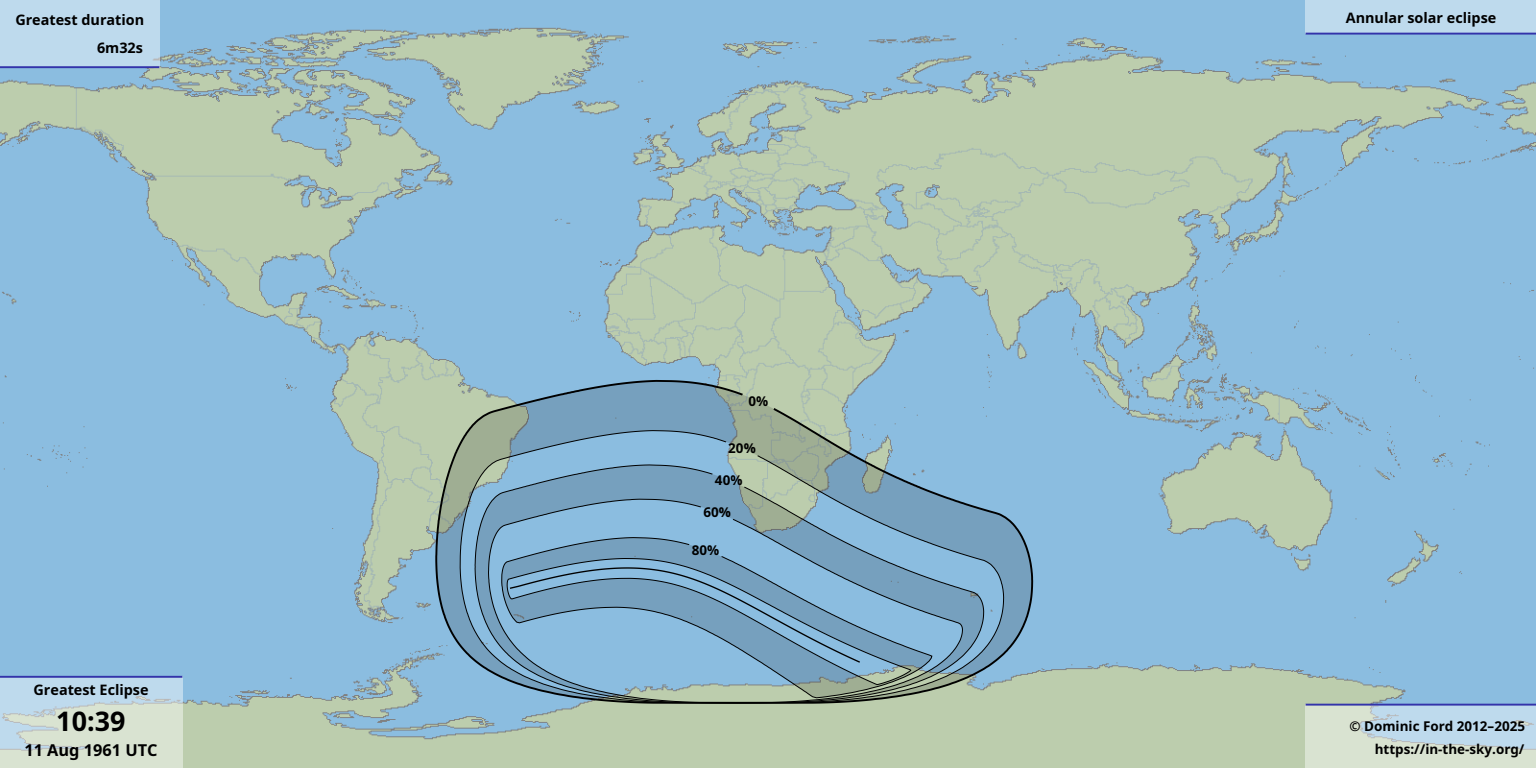

Greatest duration
6m32s

Greatest Eclipse
10:39
11 Aug 1961 UTC